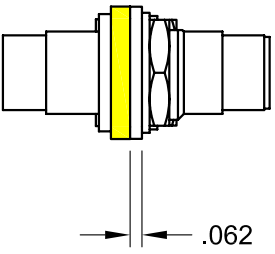

# Touchboards

205 Westwood Ave, Long Branch, NJ 07740  
 Phone: 866-94 BOARDS (26273) / (732)-222-1511  
 Fax: (732)-222-7088 | E-mail: sales@touchboards.com

BNC (YELLOW) BULKHEAD / S-VIDEO (YELLOW) BULKHEAD

<b>FSR</b> inc. 244 BERGEN BLVD. W. PATERSON, NJ 07424 TEL. (973) 785-4347 FAX (973) 785-3318	TITLE: IPS VIDEO INSERT IPS-V922S		
	DRAWN BY: JRE	DATE: 05/08/07	REV: -
	DWG#: IPS-V922S	SCALE: 1:1	