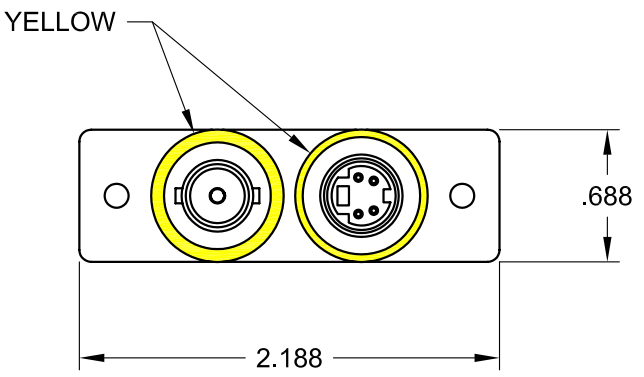

# Touchboards

205 Westwood Ave, Long Branch, NJ 07740  
 Phone: 866-94 BOARDS (26273) / (732)-222-1511  
 Fax: (732)-222-7088 | E-mail: sales@touchboards.com

BNC (YELLOW) BULKHEAD / S-VIDEO (YELLOW) BULKHEAD

<b>FSR</b> inc. 244 BERGEN BLVD. W. PATERSON, NJ 07424 TEL. (973) 785-4347 FAX (973) 785-3318	TITLE: IPS VIDEO INSERT IPS-V922S		
	DRAWN BY: JRE	DATE: 05/08/07	REV: -
	DWG#: IPS-V922S	SCALE: 1:1	