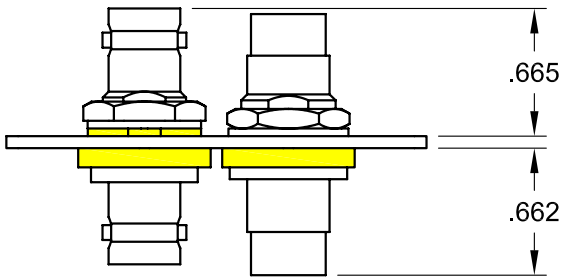

# Touchboards

205 Westwood Ave, Long Branch, NJ 07740  
 Phone: 866-94 BOARDS (26273) / (732)-222-1511  
 Fax: (732)-222-7088 | E-mail: sales@touchboards.com

BNC (YELLOW) BULKHEAD / S-VIDEO (YELLOW) BULKHEAD