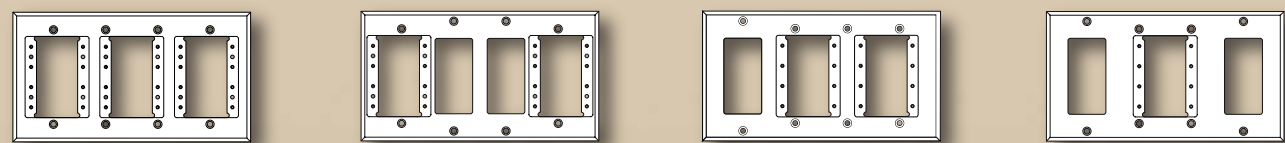

## Under Table Enclosures

**IPS-UT11**  
1 W x 1 H Under Table IPS Enclosure

**IPT-UT21**  
2 W x 1 H Under Table IPS Enclosure

**IPS-UT12**  
1 W x 2 H Under Table IPS Enclosure

**IPS-UT22**  
2 W x 2 H Under Table IPS Enclosure

## Machined 1/4" Aluminum Wall Plates

**IPS-WP1S**  
1 Gang Plate w/ 1 IPS

**IPS-WP1D**  
2 Gang Plate w/ 1 IPS

**IPS-WP2D**  
2 Gang Plate w/1 IPS and 1 Decora

**IPS-WP1T**  
3 Gang Plate w/ 2 IPS

**IPS-WP2T**  
3 Gang Plate w/ 2 IPS and 1 Decora

**IPS-WP3T**  
3 Gang Plate w/ 1 IPS and 2 Decora

**IPS-WP1Q**  
4 Gang Plate w/ 3 IPS

**IPS-WP2Q**  
4 Gang Plate w/ 2 IPS and 2 Decora

**IPS-WP3Q**  
4 Gang Plate w/ 2 IPS and 1 Decora

**IPS-WP4Q**  
4 Gang Plate w/ 1 IPS and 2 Decora