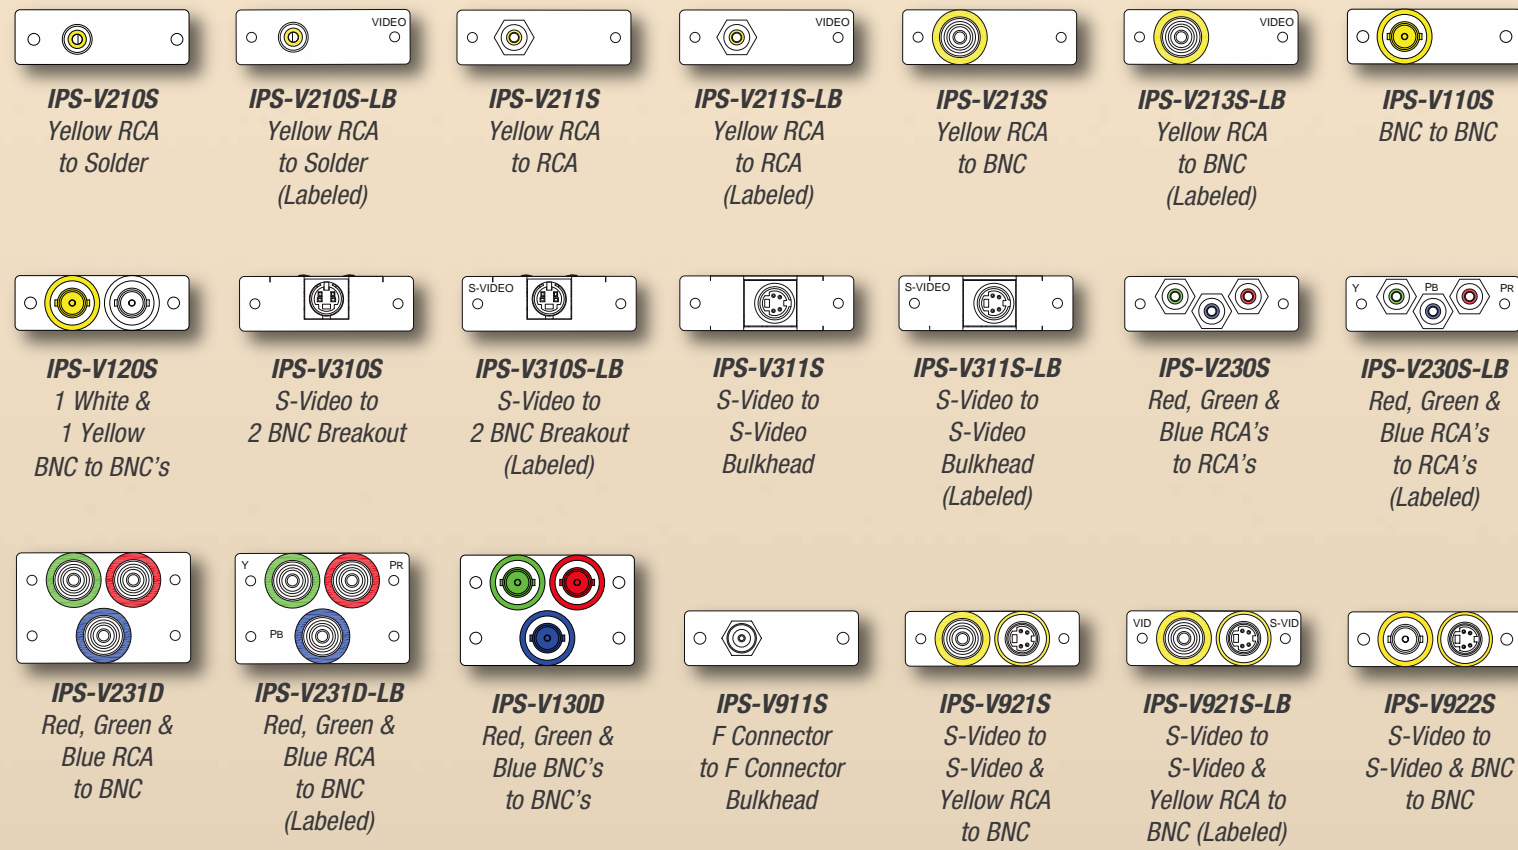

The insert connectors are mounted to steel plates again insuring a lifetime of service. The inserts are available with no labeling, standard labeling or we will custom label them for you.

To make design work easier, visit our web site and try out the IPS Planner. It's a simple drag and drop tool for building wall plates and provides finished drawings as well as a bill of materials.

# Intelligent Plate Solutions

## Video Connector Inserts

## Ordering Notes

All inserts are available in White, Ivory or Black unless otherwise noted. Specify color by adding the color suffix to the part numbers above.

White=WHT  
Black=BLK  
Ivory=IVO  
Example; IPS-A510S-LB-WHT