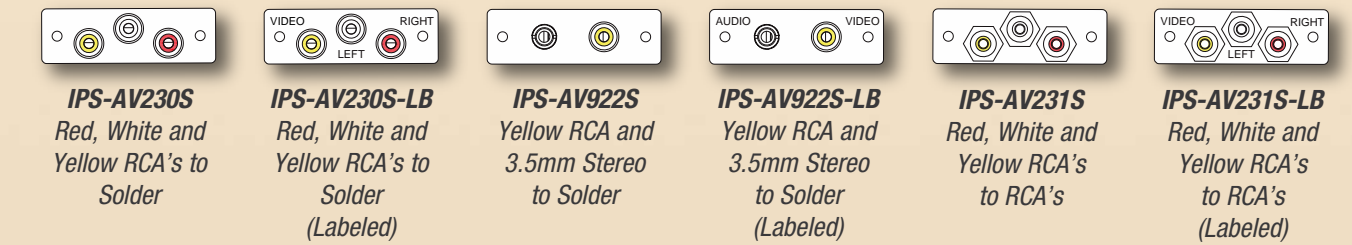

Audio and Video Connector Inserts