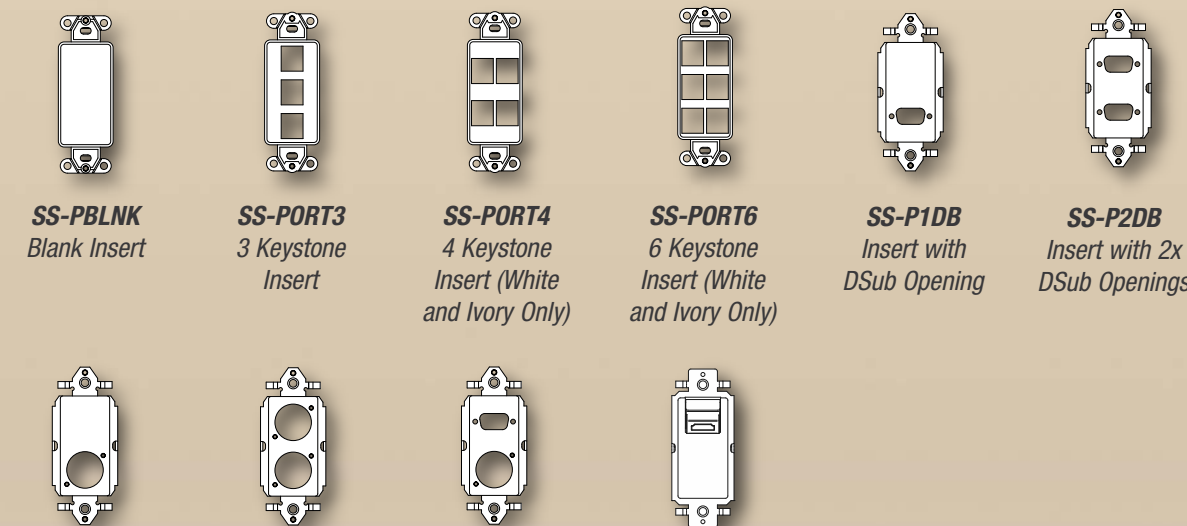

Decora Inserts

SS-P1XLR
Decora 1 XLR hole for Neutrik D series (White, Black, Ivory)

SS-P2XLR
Decora 2 XLR hole for Neutrik D series (White, Black, Ivory)

SS-PDSXL
Decora 1D-SUB, 1 D series XLR (White, Black, Ivory)

SS-PHDMI
Right Angle HDMI Pass-Thru (White, Black, Ivory)

244 Bergen Boulevard · Woodland Park, NJ 07424
800.332.FSR1 · 973.785.4347 · F: 973.785.3318
W: fsrinc.com · E: sales@fsrinc.com LIT1443B

© 2015 FSR, Inc. All Rights Reserved

Touchboards

205 Westwood Ave, Long Branch, NJ 07740
Phone: 866-94 BOARDS (26273) / (732)-222-1511
Fax: (732)-222-7088 | E-mail: sales@touchboards.com

FSR has the solution for custom AV and Data Plates. The IPS connectivity family is in stock, priced competitively and works well in walls, under table and floor box applications.

The Wall plates are machined from 1/4" aircraft grade aluminum for a lifetime of service. Our plates are available from single gang up to 6 gangs and mix standard decora openings with IPS openings, an FSR exclusive.

The insert connectors are mounted to steel plates again insuring a lifetime of service. The inserts are available with no labeling, standard labeling or we will custom label them for you.

To make design work easier, visit our web site and try out the IPS Planner. It's a simple drag and drop tool for building wall plates and provides finished drawings as well as a bill of materials.

Additionally, our IPS inserts can be changed at any time for easy upgrade-ability.

All IPS wall plates and inserts carry a limited lifetime warranty.