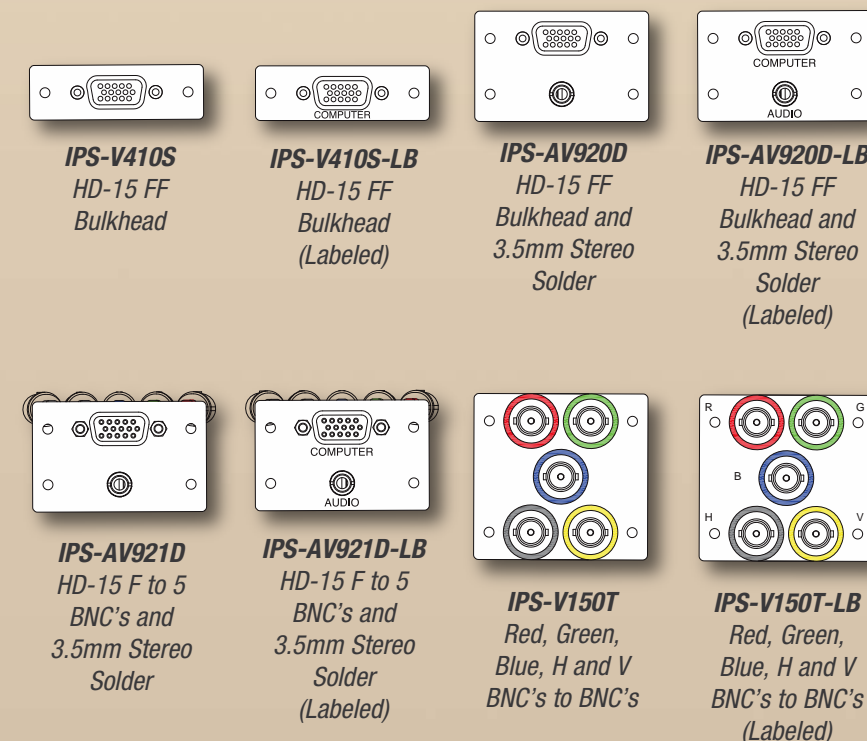

Video Connector Inserts

Audio Connector Inserts

Voice and Data Connector Inserts

*Rear of connector is slightly larger than the mounting plate on these models. Allow extra room while stacking.

*Rear of connector is slightly larger than the mounting plate on these models. Allow extra room while stacking.

Digital Video Connector Inserts

Computer Video Connector Inserts

Ordering Notes

All inserts are available in White, Ivory or Black unless otherwise noted. Specify color by adding the color suffix to the part numbers above.

White=WHT
Black=BLK
Ivory=IVO
Example; IPS-A510S-LB-WHT

Custom Labeling Available on All Inserts and Plates

All IPS Inserts and Plates have a Limited Lifetime Warranty.

Use $2000 of our IPS Solutions and receive free custom printing!

Audio and Video Connector Inserts

Specialty Inserts

Cable Pass-Through Inserts

Keystone Inserts

Blank Inserts

AC Outlet