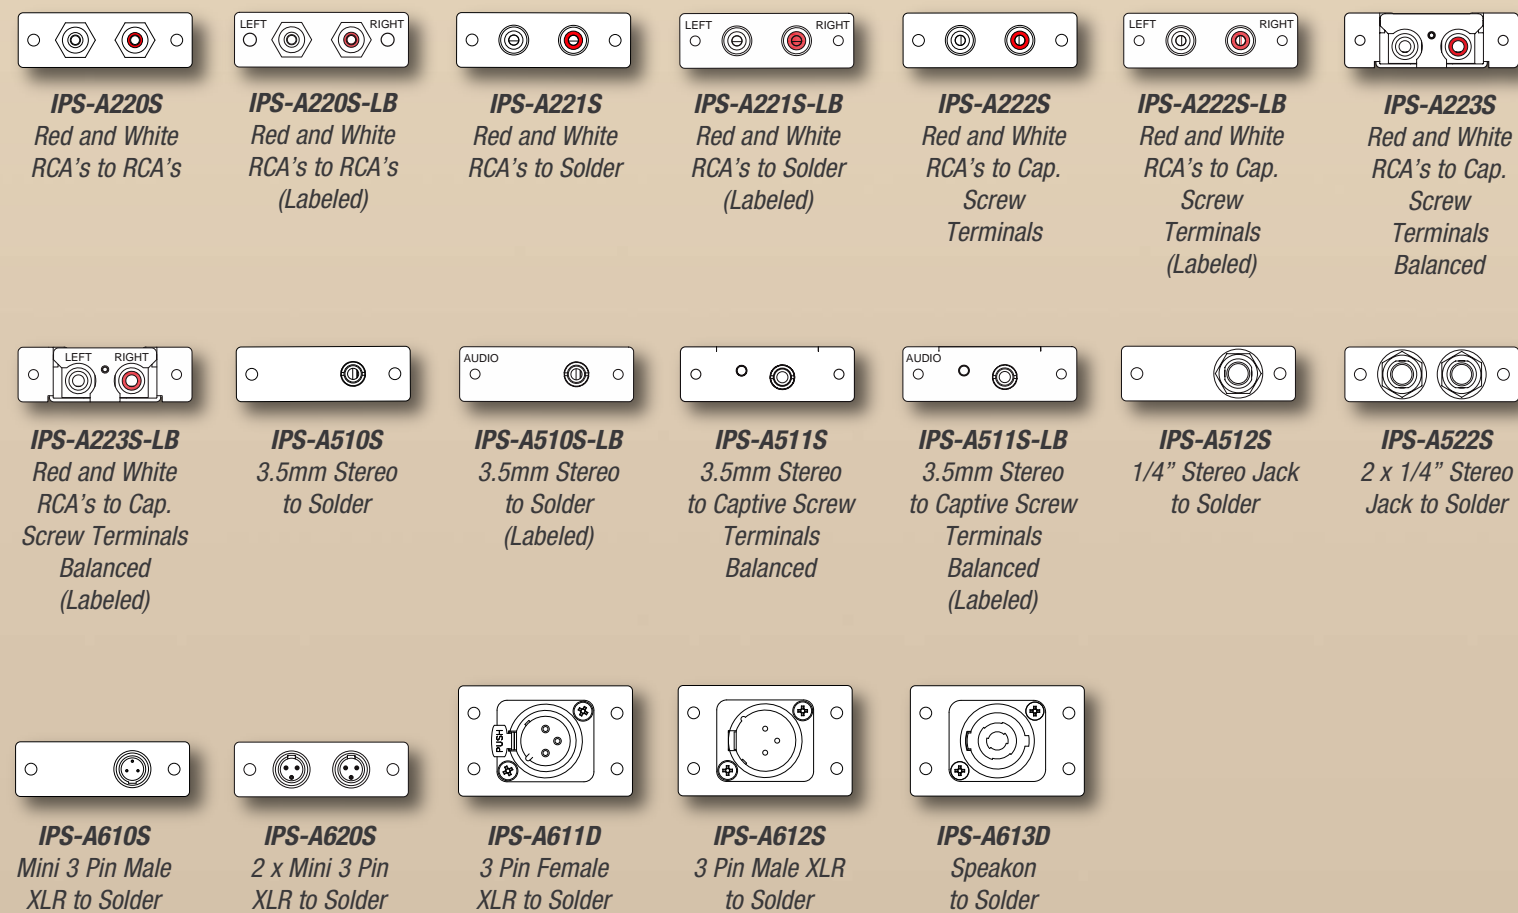

Audio Connector Inserts