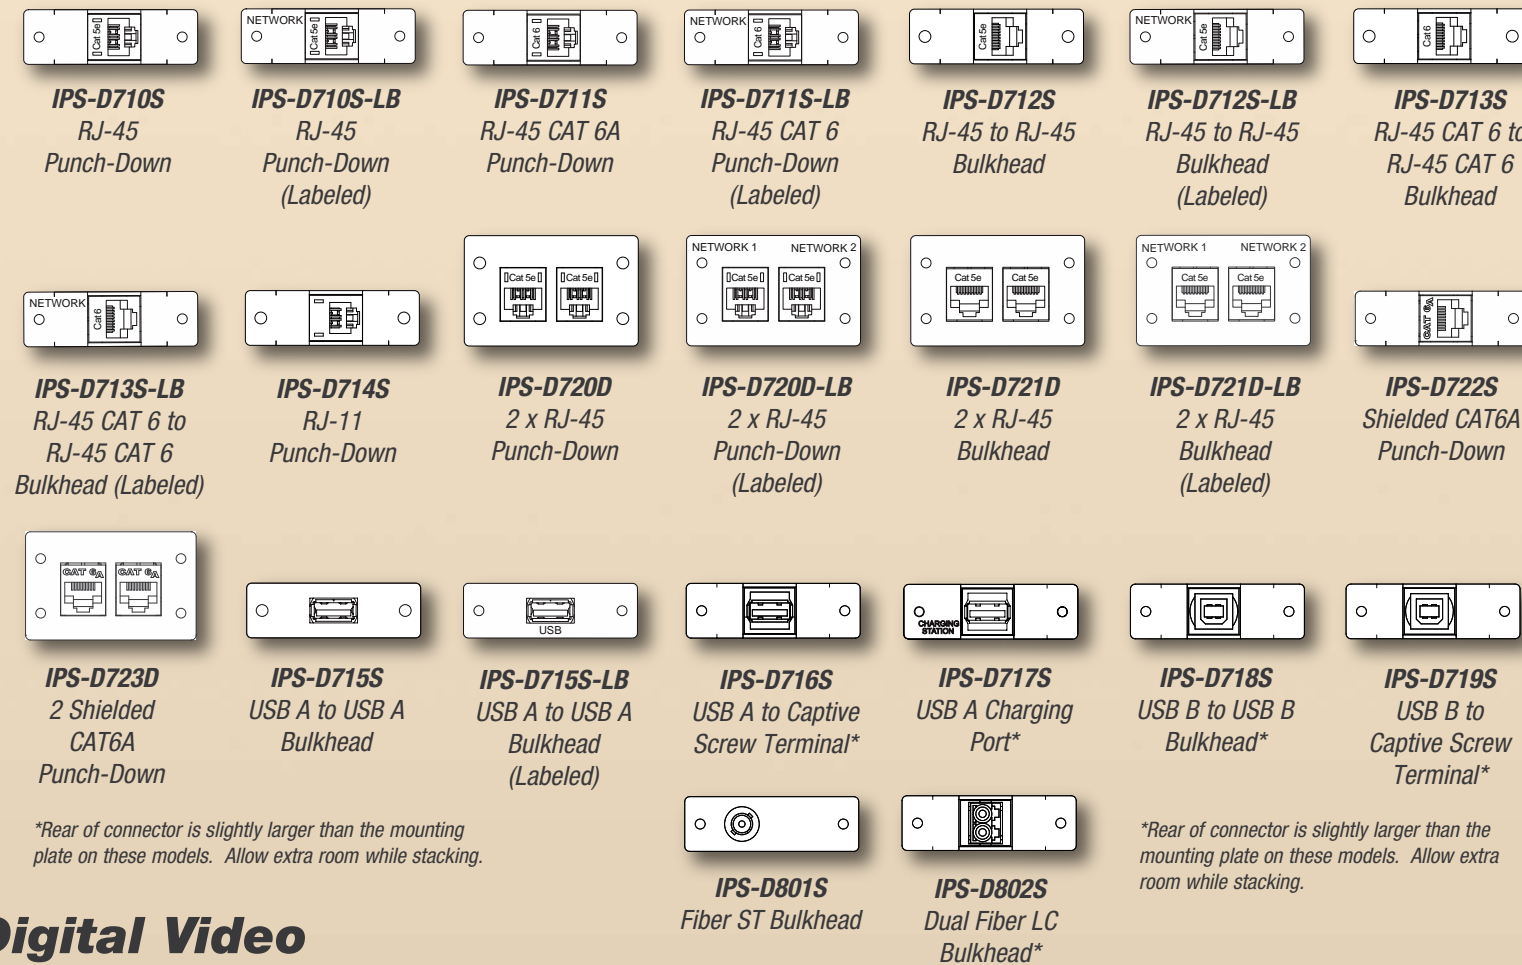

Voice and Data Connector Inserts

*Rear of connector is slightly larger than the mounting plate on these models. Allow extra room while stacking.

*Rear of connector is slightly larger than the mounting plate on these models. Allow extra room while stacking.

Digital Video Connector Inserts

Computer Video Connector Inserts