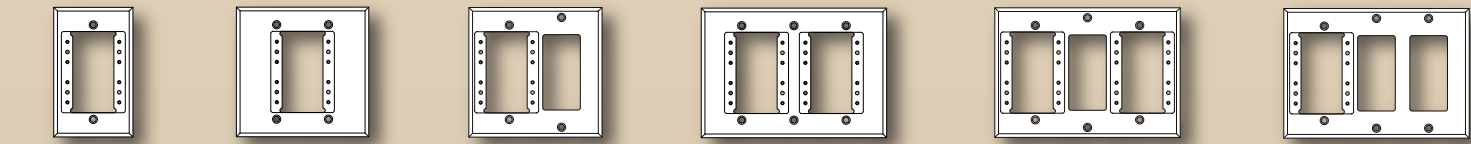

## Under Table Enclosures

**IPS-UT11**  
1 W x 1 H Under Table IPS Enclosure

**IPT-UT21**  
2 W x 1 H Under Table IPS Enclosure

**IPS-UT12**  
1 W x 2 H Under Table IPS Enclosure

**IPS-UT22**  
2 W x 2 H Under Table IPS Enclosure

**IPS-UT31**  
3 W x 1 H Under Table IPS Enclosure

**IPS-UT32**  
3 W x 2 H Under Table IPS Enclosure

**IPS-RK12**  
Bracket with 6 2 Slot IPS Openings

## Machined 1/4" Aluminum Wall Plates

**IPS-WP1S**  
1 Gang Plate w/ 1 IPS

**IPS-WP1D**  
2 Gang Plate w/ 1 IPS

**IPS-WP2D**  
2 Gang Plate w/1 IPS and 1 Decora

**IPS-WP1T**  
3 Gang Plate w/ 2 IPS

**IPS-WP2T**  
3 Gang Plate w/ 2 IPS and 1 Decora