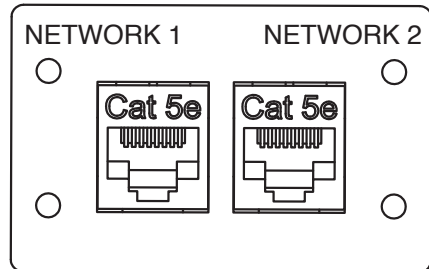

IPS-D721D-LB

ITEM #: 17309LB, 17310LB, 17311LB

RJ45 BULKHD DOUBLE-CAT5-e- WHT, IVORY, BLK