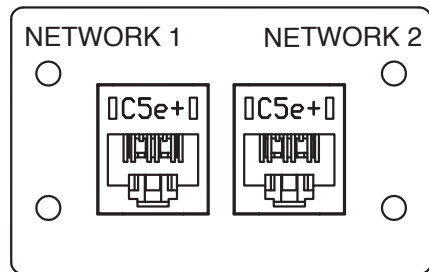

LABELLED

IPS-D720D-LB