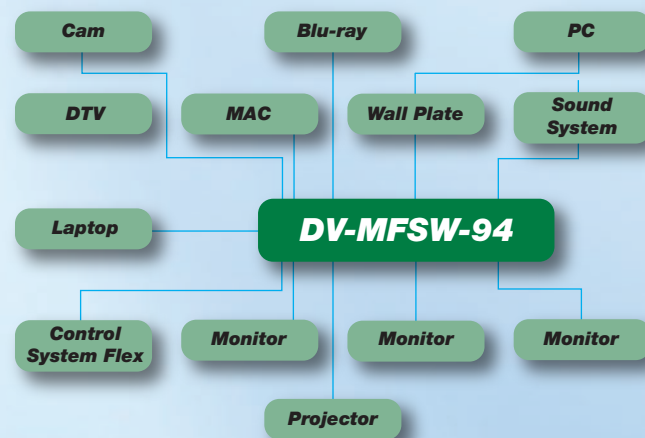

FSR has a full line of enclosures for the iPad2, New iPad and iPad Mini for both the table and wall. These enclosures are sleek, elegant and durable. They are designed to meet the needs of constant daily use.

The DV-MFSW-94 is the perfect solution to make all of these pieces work together. It has 9 inputs that can accept composite, component, computer, HDMI and DVI, and 4 outputs that support DVI and HDMI. Each output can be set to a different resolution, color space, and aspect ratio to support nearly any type of display.

## Informational Displays

Informational Displays are an integral part of most Houses of Worship. They carry reminders and updates of upcoming activities, service schedules, clips of prior services, and more.