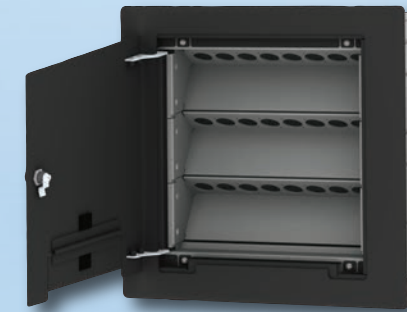

## Stage Boxes

The goal is to have a stage as free of cables and clutter as possible. Wireless microphones handle vocals, but instruments, especially those with effects packs, still need places to plug into.

Stage boxes provide locations to plug-in power as well as audio. They can also be used to provide power and DMX connections in locations where intelligent lights are needed for a specific event or series.

## Wall Boxes

Wall boxes can be placed backstage and provide audio, video, data, power and DMX connections.

They provide higher density connections than a stage box and since they are on a wall backstage, they are invisible to the audience.