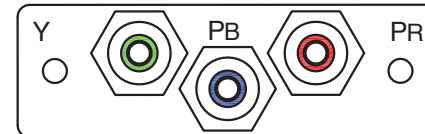

LABELLED

IPS-V230S-LB