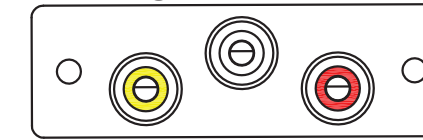

UNLABELED

IPS-AV230S