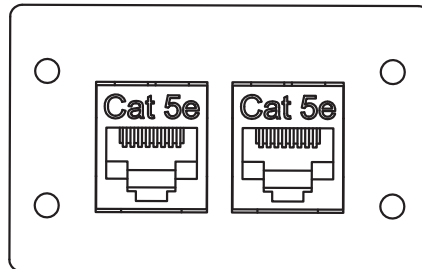

LABELLED

ITEM #: 16481LB, 16482LB, 16483LB

RJ45 PNCH DN DOUBLE-CAT5-e- WHT PAINT, IVORY PAINT, BLK PAINT

UNLABELED

LABELLED

ITEM #: 16500LB, 16501LB, 16502LB

5BNC TO 5BNC TRIPLE-BULKHEAD TYPE WHT, IVORY, BLK

UNLABELED

ITEM #: 17309LB, 17310LB, 17311LB

RJ45 BULKHD DOUBLE-CAT5-e- WHT, IVORY, BLK

IPS-D721D

ITEM #: 16381LB, 16382LB, 16383LB

HD-FF/3.5S DOUBLE-WHT PAINT, IVORY PAINT, BLK PAINT

LABELLED

ITEM #: 16867LB, 16868LB, 16869LB

RCA, BNC BULKHEAD DOUBLE-BULKHEAD TYPE WHT, IVORY, BLK

ITEM #: 16378LB, 16379LB, 16380LB

HD-BNC/3.5SDBL - 6" TAILS, M, SLDR- WHT, IVORY, BLK

LABELLED

ITEM #: 16408LB, 16409LB, 16410LB

RCA (R,G,B) BH SINGLE-BULKHEAD TYPE - WHT, IVORY, BLK

ITEM #: 16375LB, 16376LB, 16377LB

HD15 FF SINGLE - BULKHEAD D-SUB- WHT, IVORY, BLK

ITEM #: 16694LB, 16695LB, 16696LB

USB A BLKHD SINGLE - BULKHEAD - WHT, IVORY, BLK