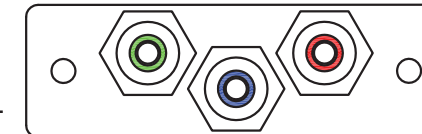

ITEM #: 16408LB, 16409LB, 16410LB

RCA (R,G,B) BH SINGLE-BULKHEAD TYPE - WHT, IVORY, BLK

IPS-V230S