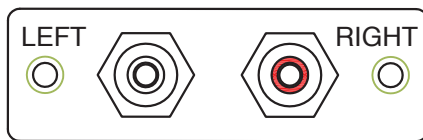

LABELLED

IPS-A220S-LB

ITEM #: 16417LB, 16418LB, 16419LB
RCA(RW) BLK HD SINGLE -
BULKHEAD TYPE- WHT, IVORY,
BLK