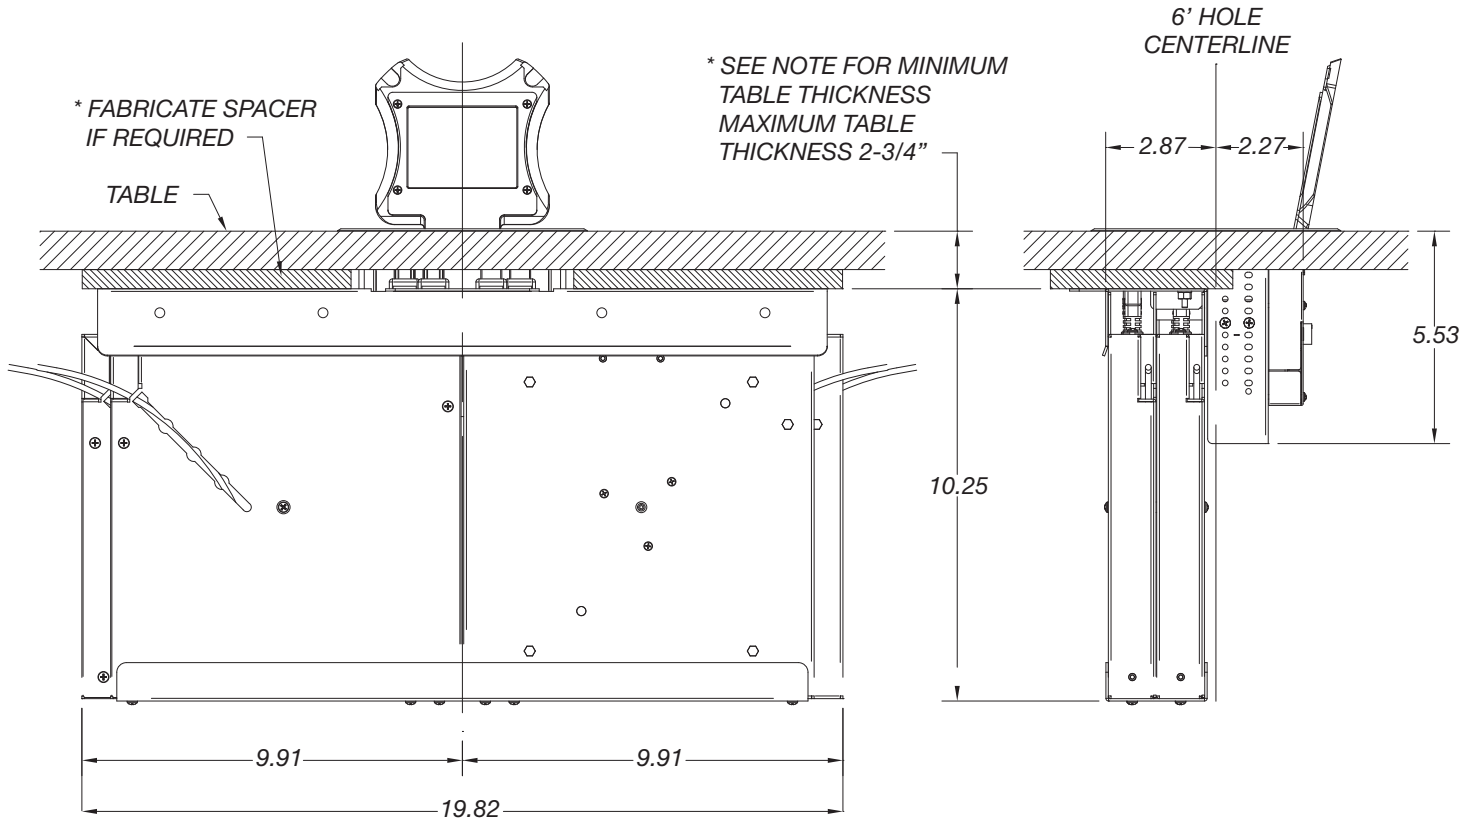

LP-T6 FLEX DIMENSIONS

CAUTION: IF DESK/TABLE IS LESS THAN MINIMUM THICKNESS SPECIFICATION, SPACERS MUST BE FABRICATED AND USED, OR SCREEN DAMAGE MAY RESULT.

* MINIMUM THICKNESS FOR ALL LP RETRACTORS EXPECT FOR DISPLAY PORT: 1-1/8"

* MINIMUM THICKNESS FOR DISPLAY PORT LP RETRACTORS: 1-1/2"

LP-TBRT BLANK can be used to cover any one or two unused retractor openings on the front row.