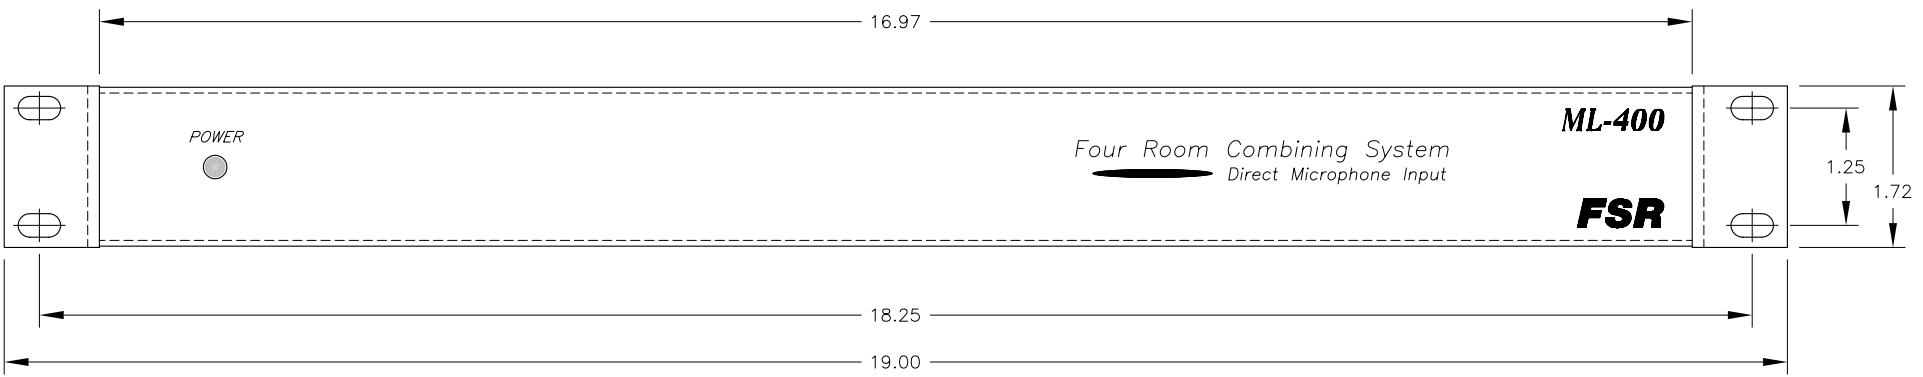

8 7 6 5 4 3 2 1

F
E
D
C
B
A

DEPTH INSIDE RACK IS APPROXIMATELY 10.50"

8 7 6 5 4 3 2 1

FSR <i>inc.</i> 244 BERGEN BLVD. W. PATERSON, NJ 07424 TEL. (973) 785-4347 FAX (973) 785-3318	TITLE: BALLROOM COMBINING SYSTEM ML-400		
	DRAWN BY: JRE	DATE: 06/14/05	REV: -
	DWG#: ML-400	SCALE: 1:1	