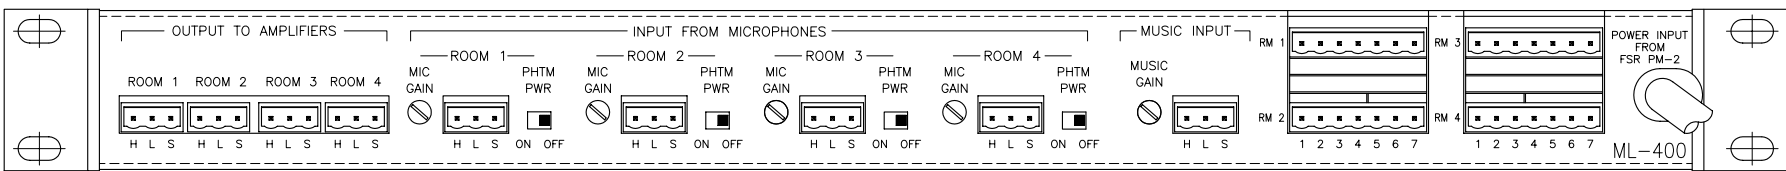

8 7 6 5 4 3 2 1

F
E
D
C
B
A

DEPTH INSIDE RACK IS APPROXIMATELY 10.50"

8 7 6 5 4 3 2 1

FSR <i>inc.</i> 244 BERGEN BLVD. W. PATERSON, NJ 07424 TEL. (973) 785-4347 FAX (973) 785-3318	TITLE: BALLROOM COMBINING SYSTEM ML-400		
	DRAWN BY: JRE	DATE: 06/14/05	REV: -
	DWG#: ML-400	SCALE: 1:1	