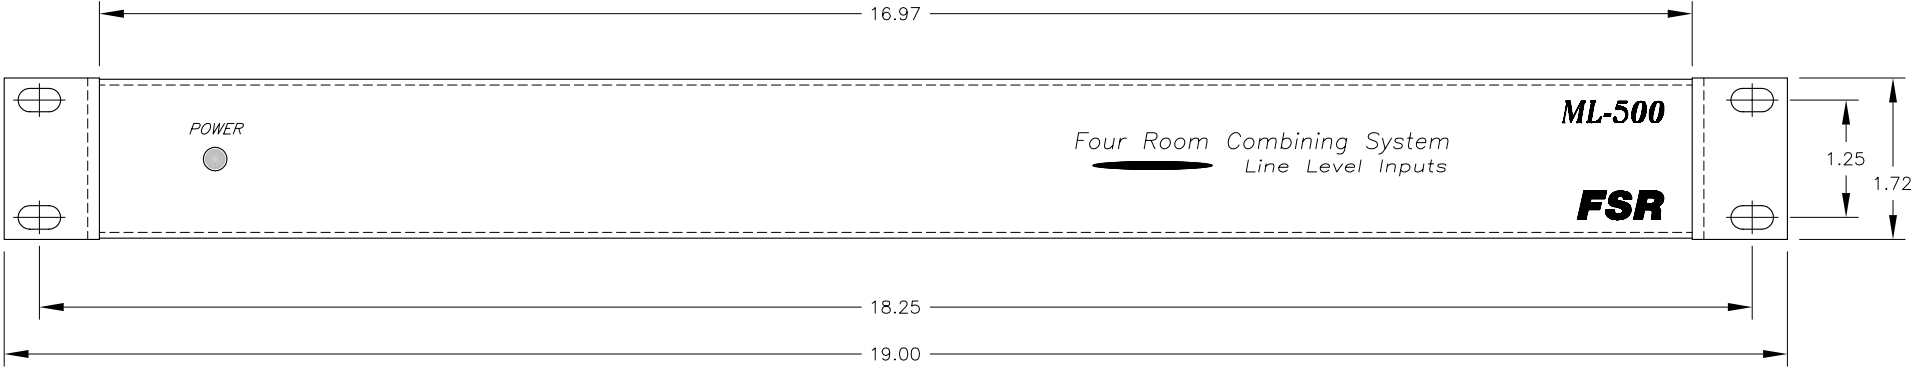

8 7 6 5 4 3 2 1

F
E
D
C
B
A

DEPTH INSIDE RACK IS APPROXIMATELY 10.50"

8 7 6 5 4 3 2 1

<p>FSR <i>inc.</i> 244 BERGEN BLVD. W. PATERSON, NJ 07424 TEL. (973) 785-4347 FAX (973) 785-3318</p>	<p>TITLE: BALLROOM COMBINING SYSTEM ML-500</p>		
	<p>DRAWN BY: JRE</p>	<p>DATE: 06/15/05</p>	<p>REV: -</p>
	<p>DWG#: ML-500</p>	<p>SCALE: 1:1</p>	