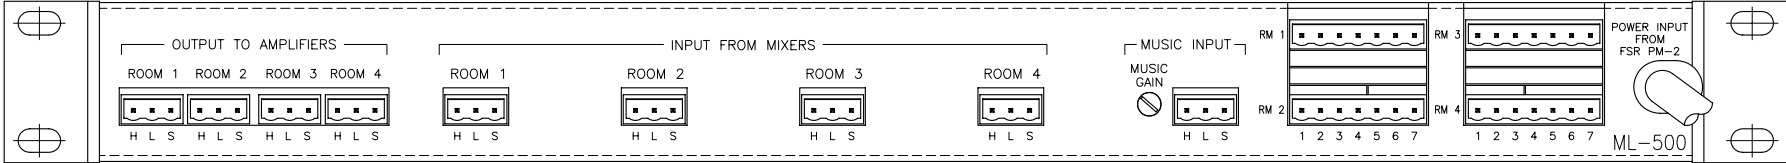

8 7 6 5 4 3 2 1

F
E
D
C
B
A

DEPTH INSIDE RACK IS APPROXIMATELY 10.50"

8 7 6 5 4 3 2 1

<p>FSR <i>inc.</i> 244 BERGEN BLVD. W. PATERSON, NJ 07424 TEL. (973) 785-4347 FAX (973) 785-3318</p>	<p>TITLE: BALLROOM COMBINING SYSTEM ML-500</p>		
	<p>DRAWN BY: JRE</p>	<p>DATE: 06/15/05</p>	<p>REV: -</p>
	<p>DWG#: ML-500</p>	<p>SCALE: 1:1</p>	