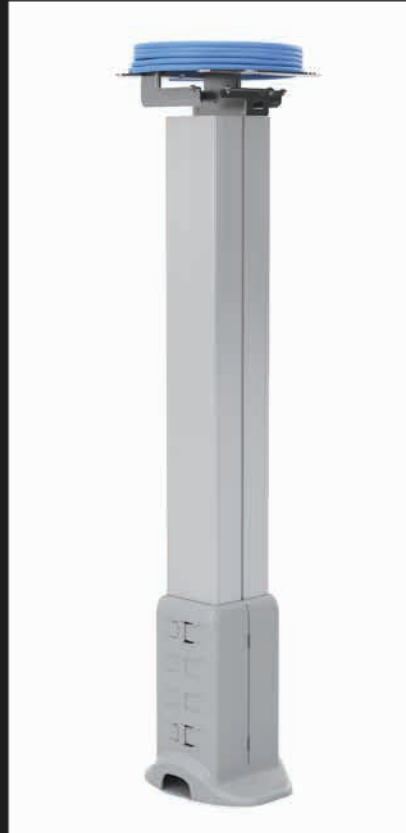

# CONCERTTO CABLE MANAGEMENT

The Concerttto cable management collection provides a simple, economical and elegant solution for cable management. The Concerttto collection organizes cables from table boxes down to the floor. It has an easy to open pathway to add or remove cables as needed and is simple to install. The Concerttto is a great solution for a conference room, huddle rooms, classrooms and collaboration applications.