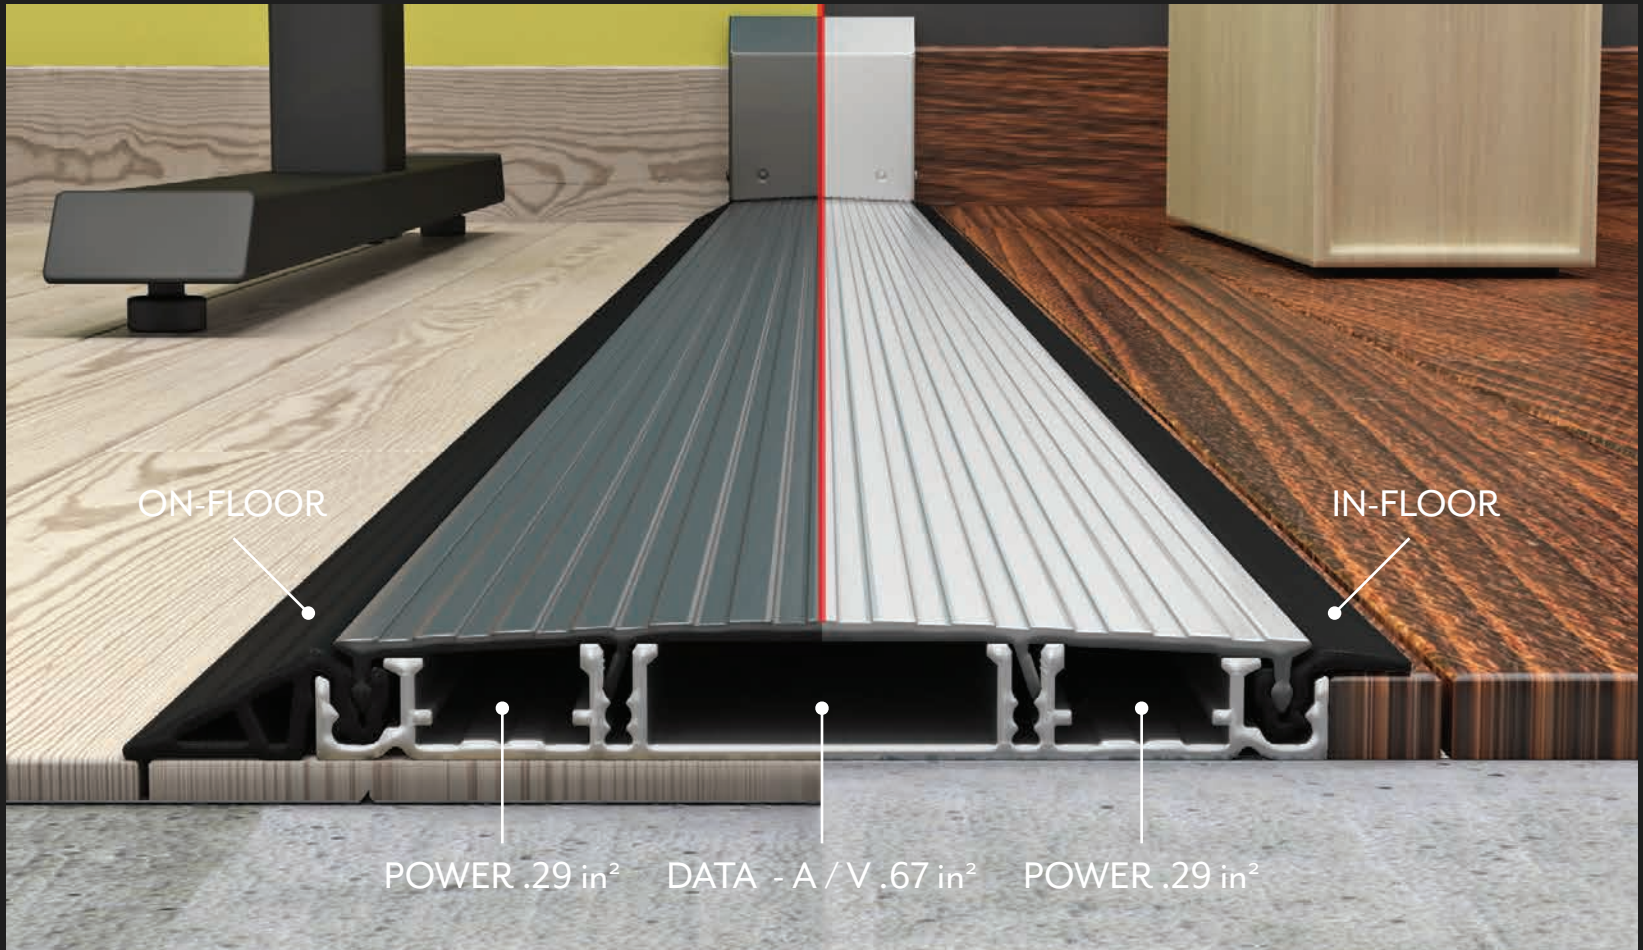

ONE RACEWAY, DUAL PURPOSE

The Smart-Way Raceway can now be used as an in-floor solution with the provided edging. The in-floor edging allows you to install the raceway in any flooring (carpet, wood, tile, laminate). Each raceway will be shipped with two pairs of edging, allowing it to go either on- (for vinyl, carpet, wood) or in-floor, without purchasing additional parts.