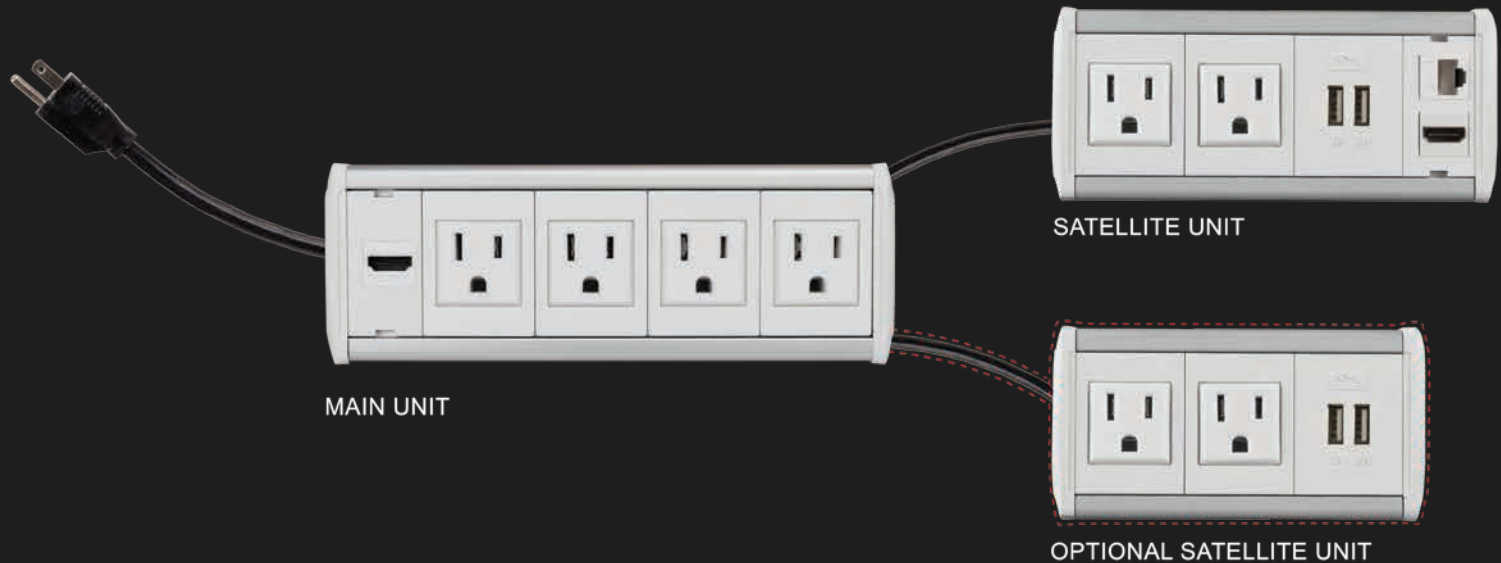

# SYMPHONY LINX

Symphony Linx simplifies your power and data needs on and under a single work surface area. The system provides ease of accessibility combined with an attractive design, to power the devices we use at the places where we work and learn. Symphony Linx are hardwired at the factory. The main table box powers up to two satellite units from the main unit AC power cord. Designed with reconfiguration in mind, Symphony Linx helps make any workspace a technology-rich environment for your team.