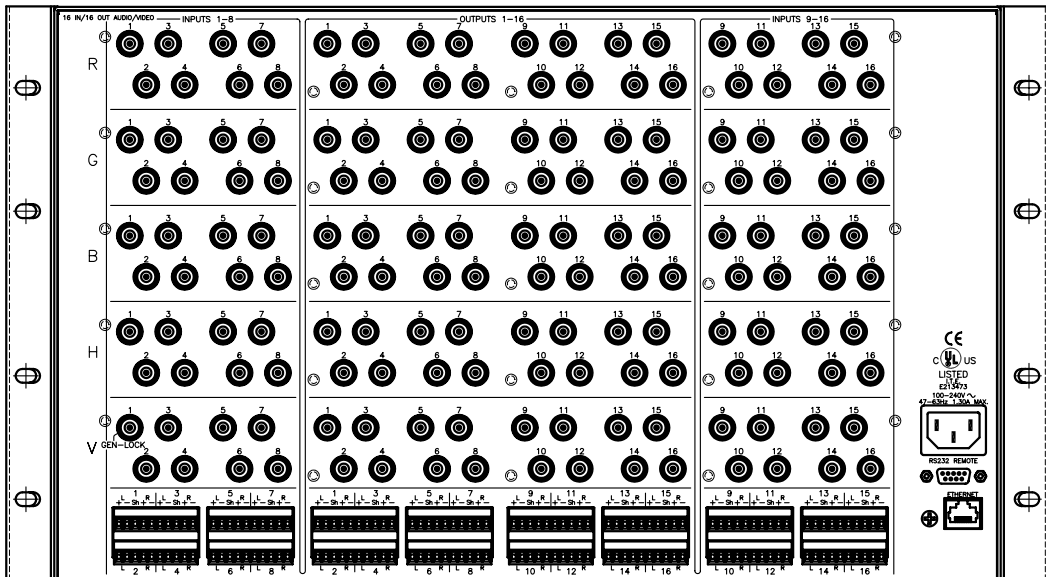

MAX. CHASSIS WIDTH 17.37

REAR VIEW SHOWS CONNECTORS INSTALLED FOR AUDIO VERSION (RGBA/RGBAEQ) – NON-AUDIO VERSION (RGB/RGBEQ) HAS CONNECTOR HOLES BLANKED OFF
DEPTH INSIDE RACK IS APPROXIMATELY 13.00”

<p>FSR inc. 244 BERGEN BLVD. W. PATERSON, NJ 07424 TEL. (973) 785-4347 FAX (973) 785-3318</p>	TITLE: PFD-16x16-RGB/RGBEQ/RGBA/RGBAEQ		
	DRAWN BY: JRE	DATE: 10/09/06	REV: -
	DWG#: PFD-16x16-RGBEQ (RGB,RGBEQ,RGBA) SCALE: 1:3.5		