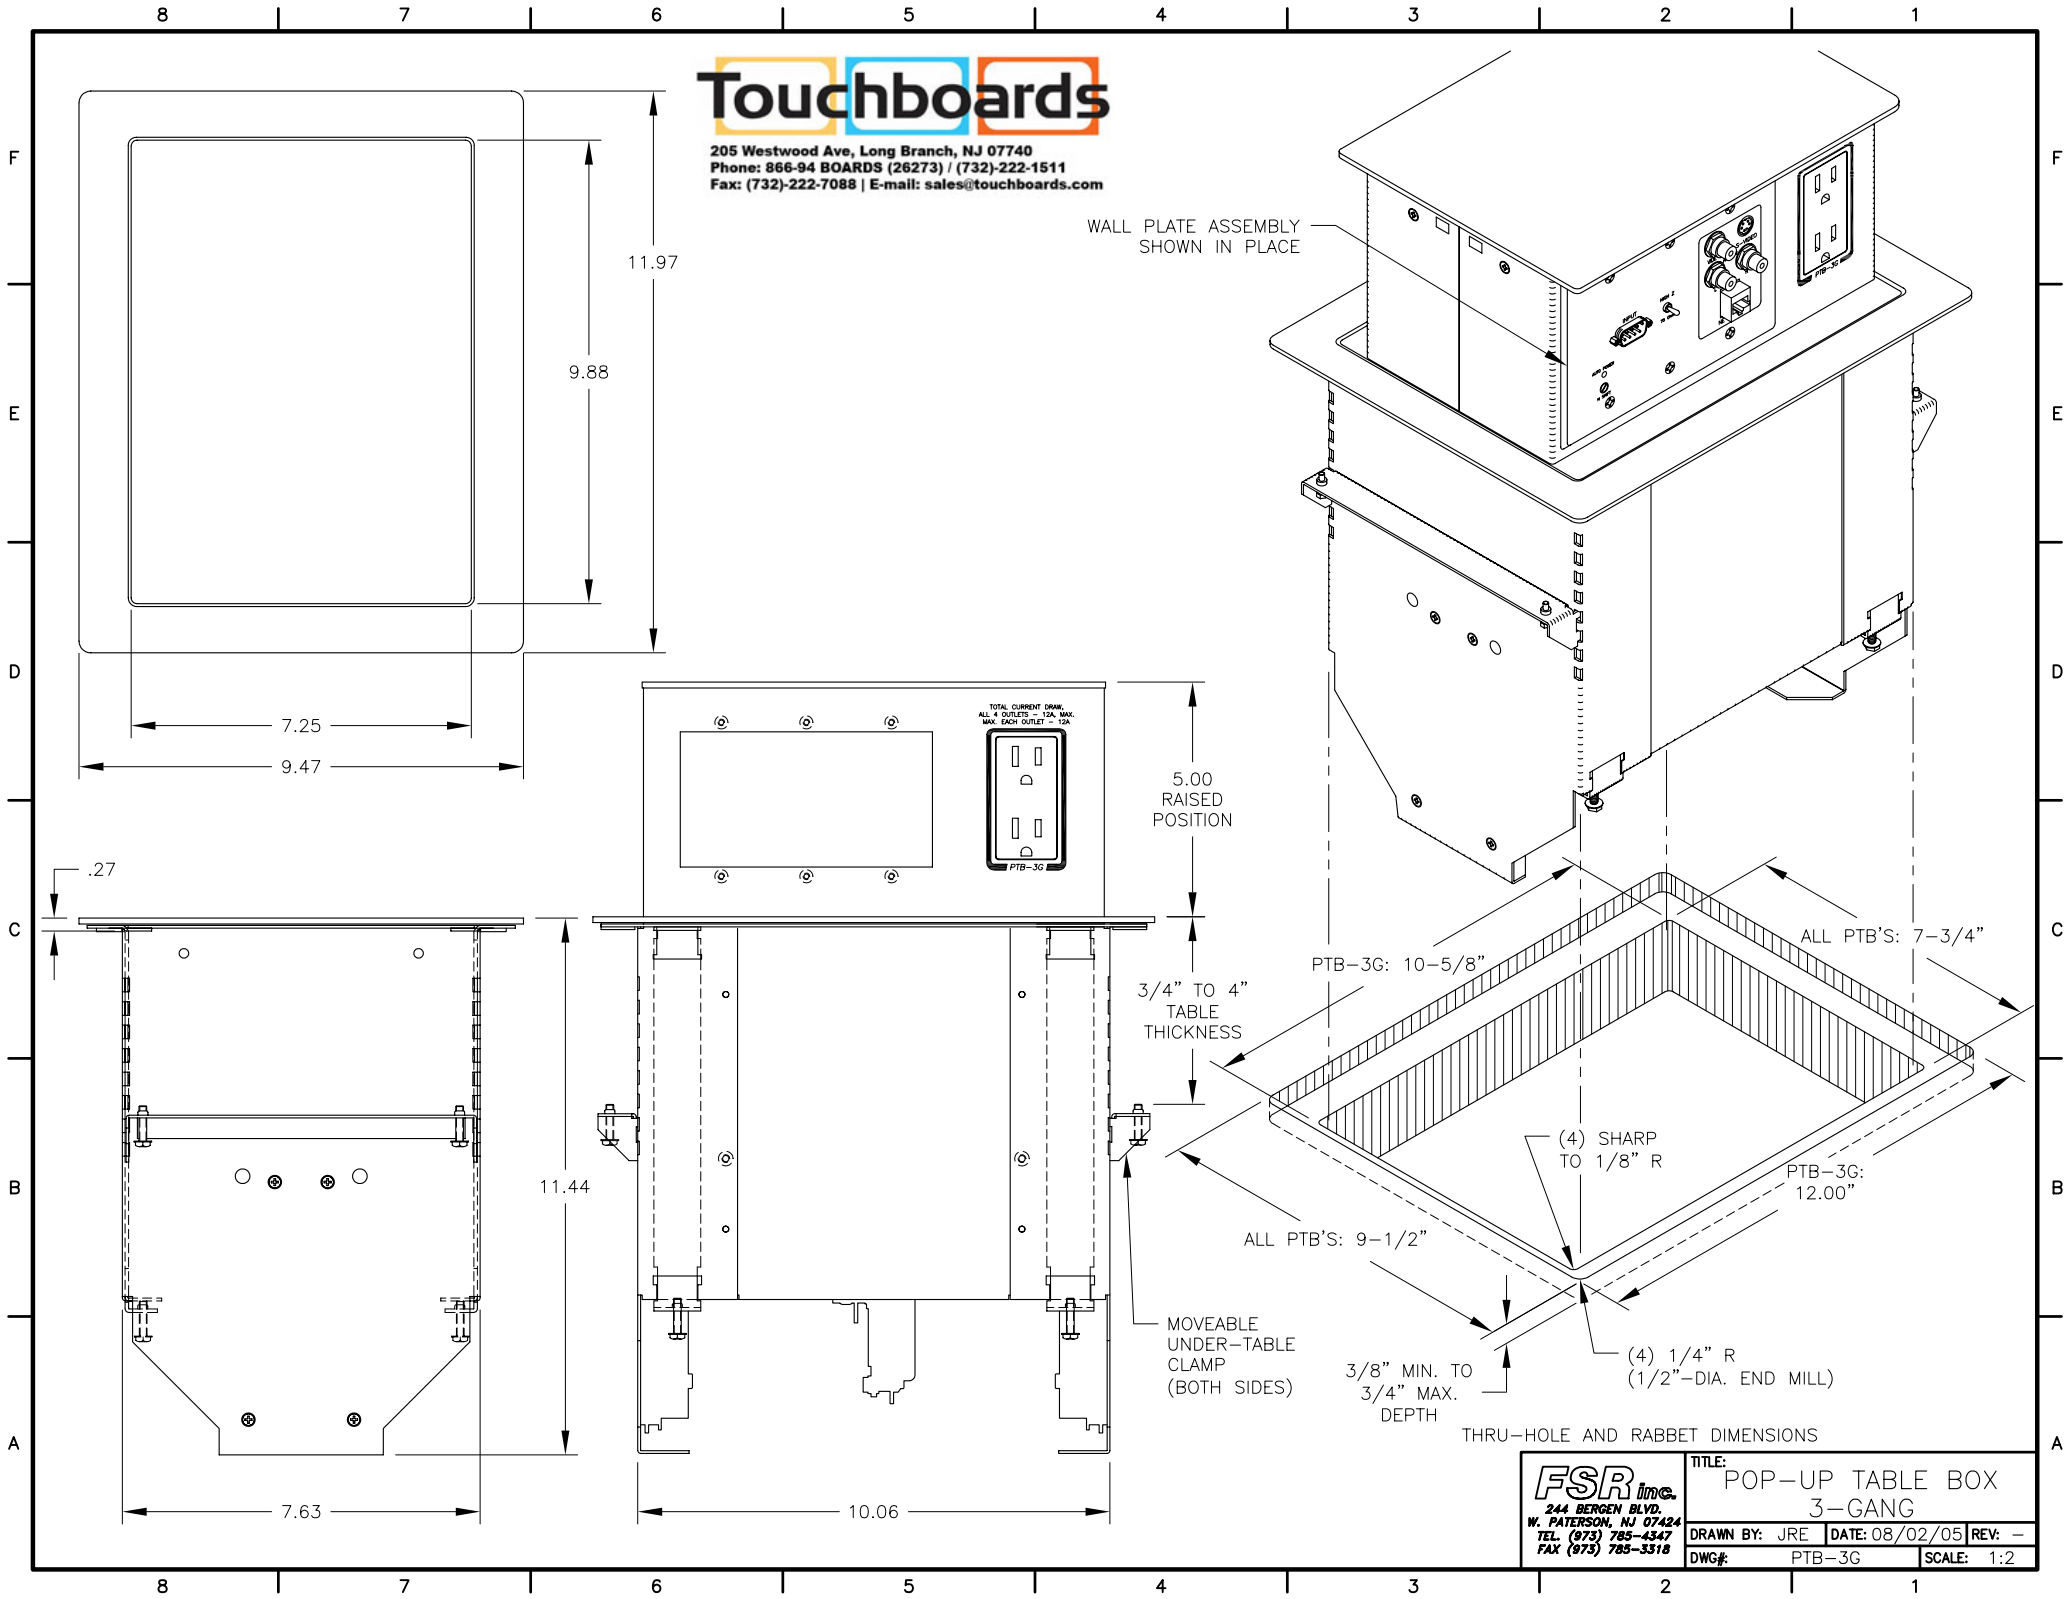

# Touchboards

205 Westwood Ave, Long Branch, NJ 07740  
 Phone: 866-94 BOARDS (26273) / (732)-222-1511  
 Fax: (732)-222-7088 | E-mail: sales@touchboards.com

WALL PLATE ASSEMBLY  
 SHOWN IN PLACE

<b>FSR</b> <i>inc.</i> 244 BERGEN BLVD. W. PATERSON, NJ 07424 TEL. (973) 785-4347 FAX (973) 785-3318	TITLE: POP-UP TABLE BOX 3-GANG		
	DRAWN BY: JRE	DATE: 08/02/05	REV: -
	DWG#: PTB-3G	SCALE: 1:2	