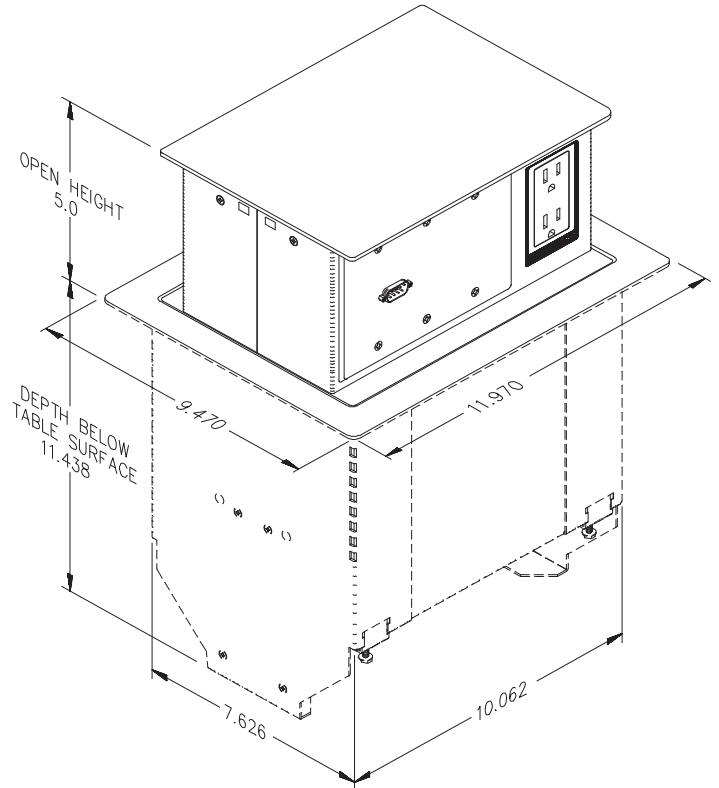

Typical Assembly

PTB-3G

Specifications are subject to change without notice.

244 Bergen Boulevard, Woodland Park, NJ 07424
Phone: 973.785.4347 · Fax: 973.785.4207
Web: www.fsrinc.com · E-mail: sales@fsrinc.com