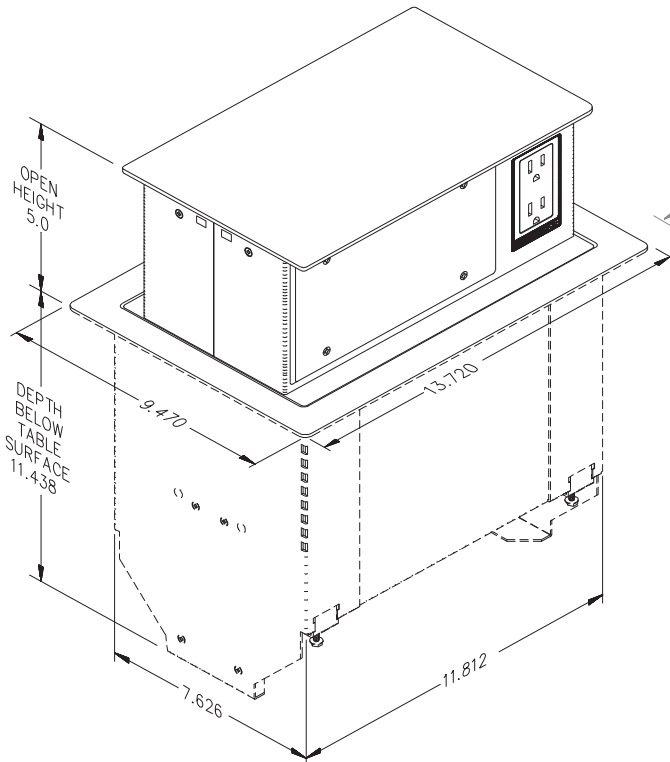

PTB-4G

Specifications are subject to change without notice.

244 Bergen Boulevard, Woodland Park, NJ 07424
Phone: 973.785.4347 · Fax: 973.785.4207
Web: www.fsrinc.com · E-mail: sales@fsrinc.com