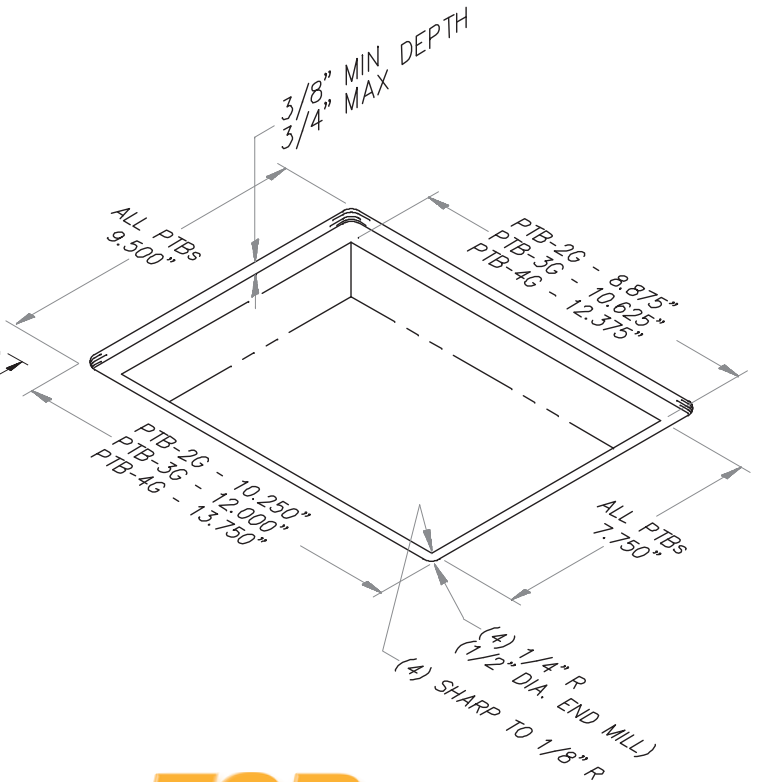

PTB-4G

Specifications are subject to change without notice.

244 Bergen Boulevard, Woodland Park, NJ 07424
Phone: 973.785.4347 · Fax: 973.785.4207
Web: www.fsrinc.com · E-mail: sales@fsrinc.com