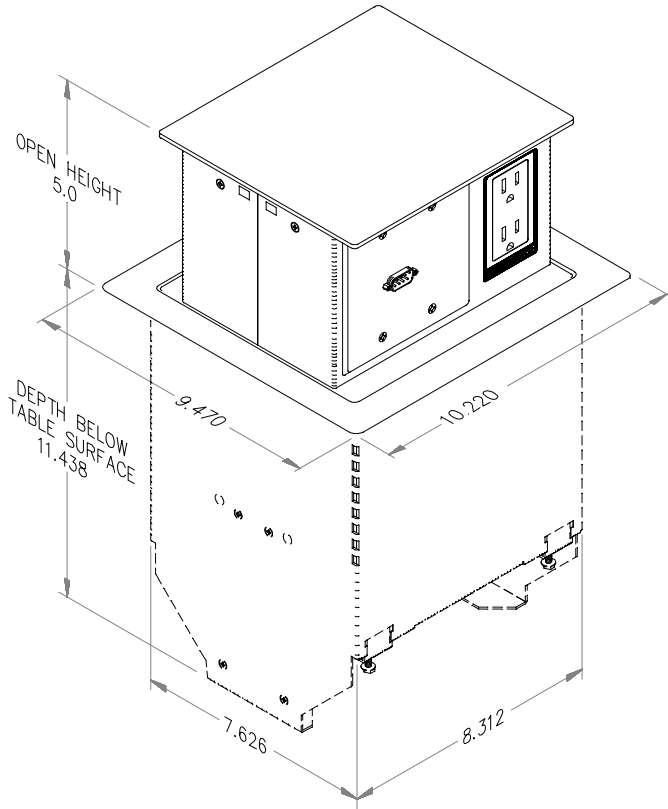

Typical Assembly

PTB-2G