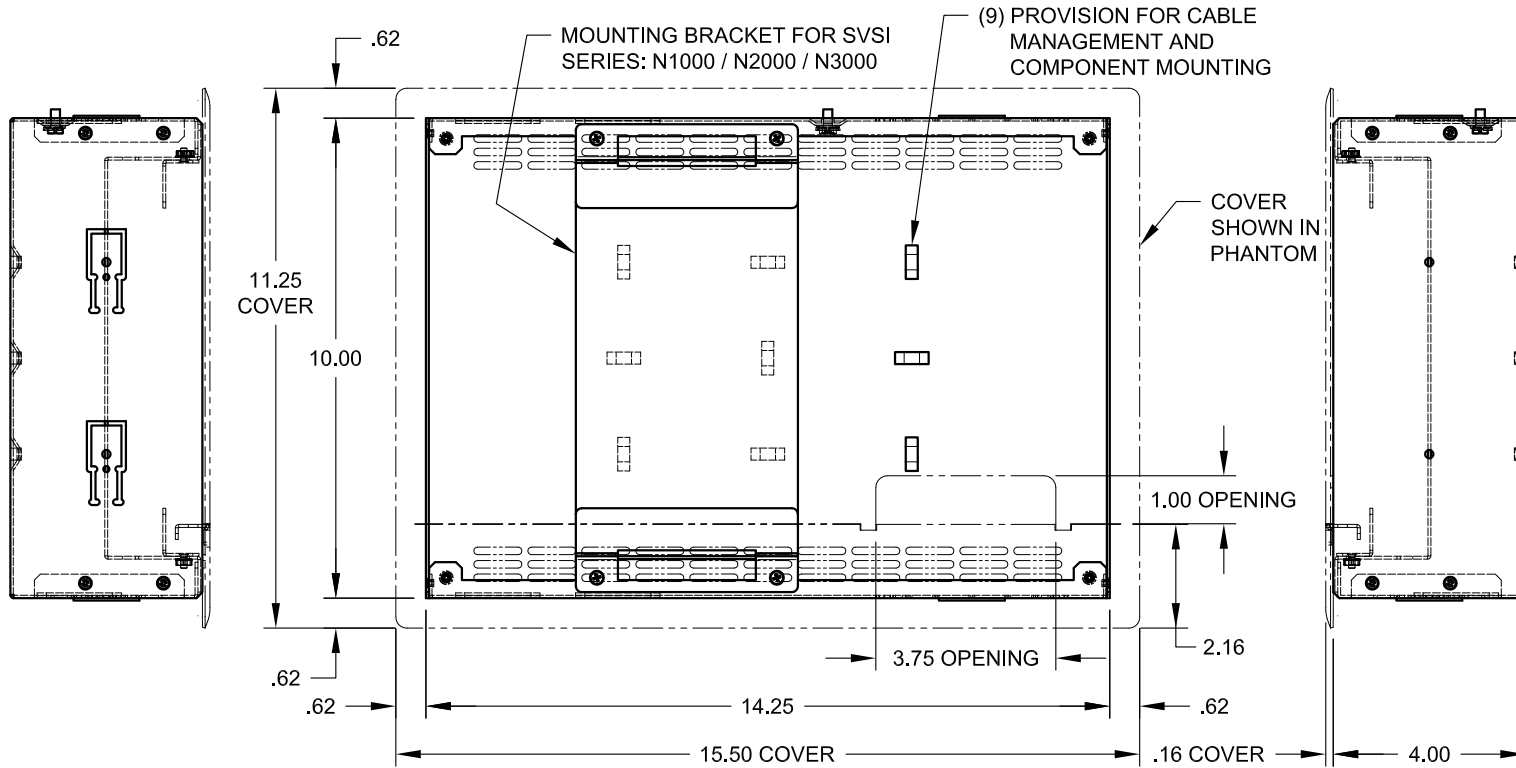

Touchboards

205 Westwood Ave, Long Branch, NJ 07740
 Phone: 866-94 BOARDS (26273) / (732)-222-1511
 Fax: (732)-222-7088 | E-mail: sales@touchboards.com

(4) 1" / 1-1/4" KNOCKOUT
 (2) SINGLE GANG AC BOX KNOCKOUT
 (2) 1" KNOCKOUT