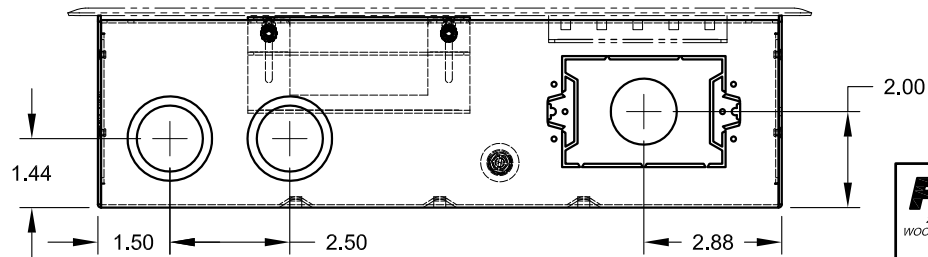

Touchboards

205 Westwood Ave, Long Branch, NJ 07740
 Phone: 866-94 BOARDS (26273) / (732)-222-1511
 Fax: (732)-222-7088 | E-mail: sales@touchboards.com

(4) 1" / 1-1/4" KNOCKOUT
 (2) SINGLE GANG AC BOX KNOCKOUT
 (2) 1" KNOCKOUT