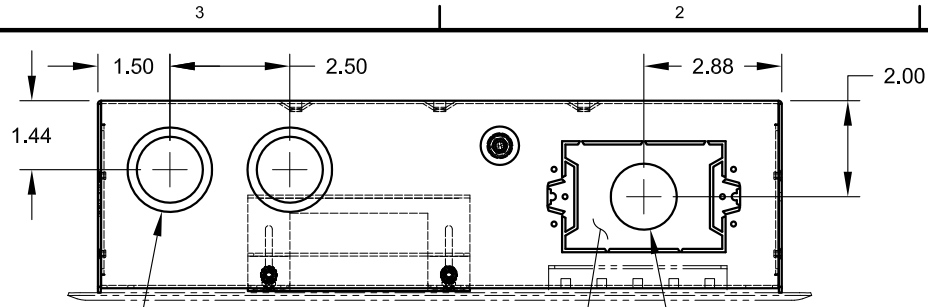

Touchboards

205 Westwood Ave, Long Branch, NJ 07740
 Phone: 866-94 BOARDS (26273) / (732)-222-1511
 Fax: (732)-222-7088 | E-mail: sales@touchboards.com

(4) 1" / 1-1/4" KNOCKOUT
 (2) SINGLE GANG AC BOX KNOCKOUT
 (2) 1" KNOCKOUT