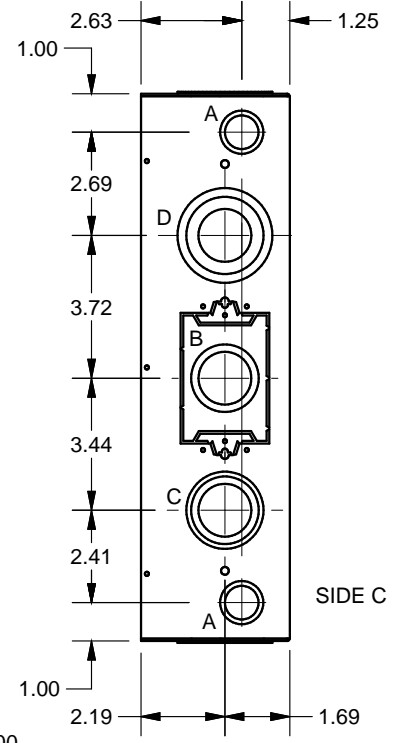

SYM	QTY	KNOCKOUT
A	8	1/2" & 3/4"
B	4	1" & 1-1/4"
C	4	1" & 1-1/4" & 1-1/2"
D	4	1" & 1-1/2" & 2"
E	2	2"

**FSR Inc.**  
 244 BERGEN BLVD.  
 WOODLAND PARK, NJ 07424  
 TEL (973) 785-4347  
 FAX (973) 785-3318

TITLE: PWB-320XL-BX		
DRAWN BY: JRE	DATE: 09/06/18	REV: -
DWG#: PWB-320XL-BX	SCALE: -	