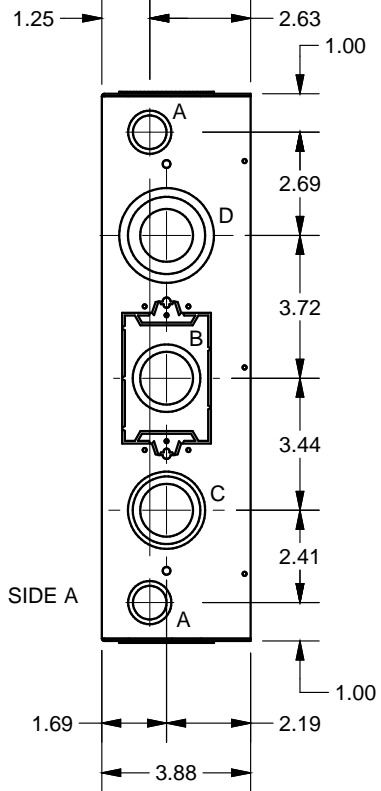

SYM	QTY	KNOCKOUT
A	8	1/2" & 3/4"
B	4	1" & 1-1/4"
C	4	1" & 1-1/4" & 1-1/2"
D	4	1" & 1-1/2" & 2"
E	2	2"

**FSR Inc.**  
 244 BERGEN BLVD.  
 WOODLAND PARK, NJ 07424  
 TEL (973) 785-4347  
 FAX (973) 785-3318

TITLE: PWB-320XL-BX		
DRAWN BY: JRE	DATE: 09/06/18	REV: -
DWG#: PWB-320XL-BX	SCALE: -	