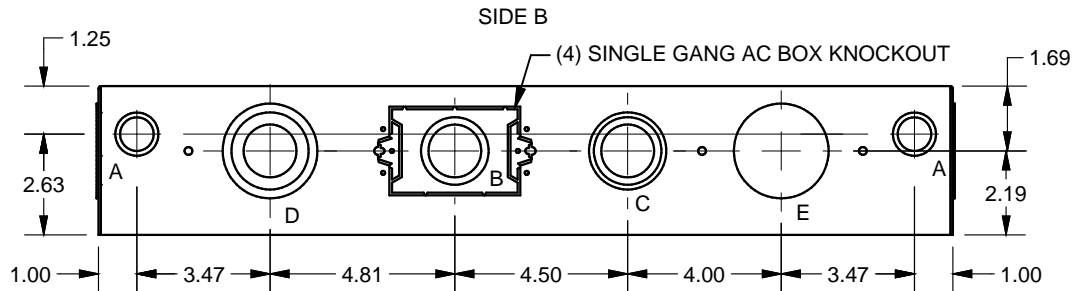

SYM	QTY	KNOCKOUT
A	8	1/2" & 3/4"
B	4	1" & 1-1/4"
C	4	1" & 1-1/4" & 1-1/2"
D	4	1" & 1-1/2" & 2"
E	2	2"

**FSR Inc.**  
 244 BERGEN BLVD.  
 WOODLAND PARK, NJ 07424  
 TEL (973) 785-4347  
 FAX (973) 785-3318

TITLE: PWB-320XL-BX		
DRAWN BY: JRE	DATE: 09/06/18	REV: -
DWG#: PWB-320XL-BX	SCALE: -	