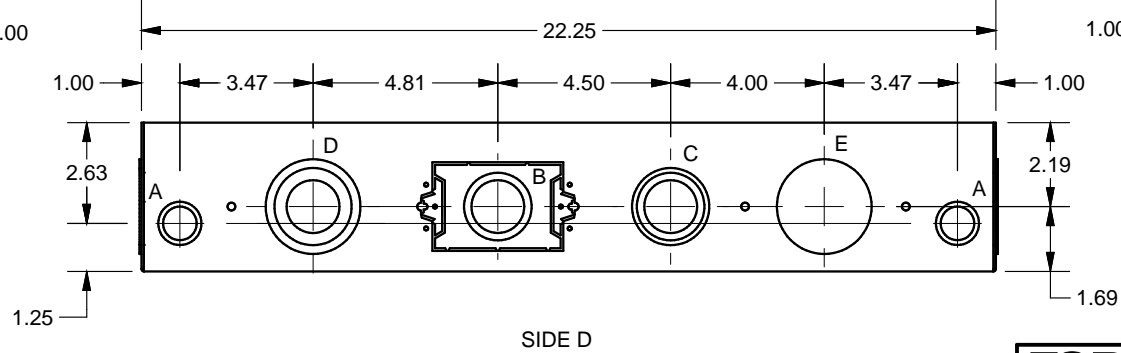

SYM	QTY	KNOCKOUT
A	8	1/2" & 3/4"
B	4	1" & 1-1/4"
C	4	1" & 1-1/4" & 1-1/2"
D	4	1" & 1-1/2" & 2"
E	2	2"

**FSR Inc.**  
 244 BERGEN BLVD.  
 WOODLAND PARK, NJ 07424  
 TEL (973) 785-4347  
 FAX (973) 785-3318

TITLE: PWB-320XL-BX		
DRAWN BY: JRE	DATE: 09/06/18	REV: -
DWG#: PWB-320XL-BX	SCALE: -	