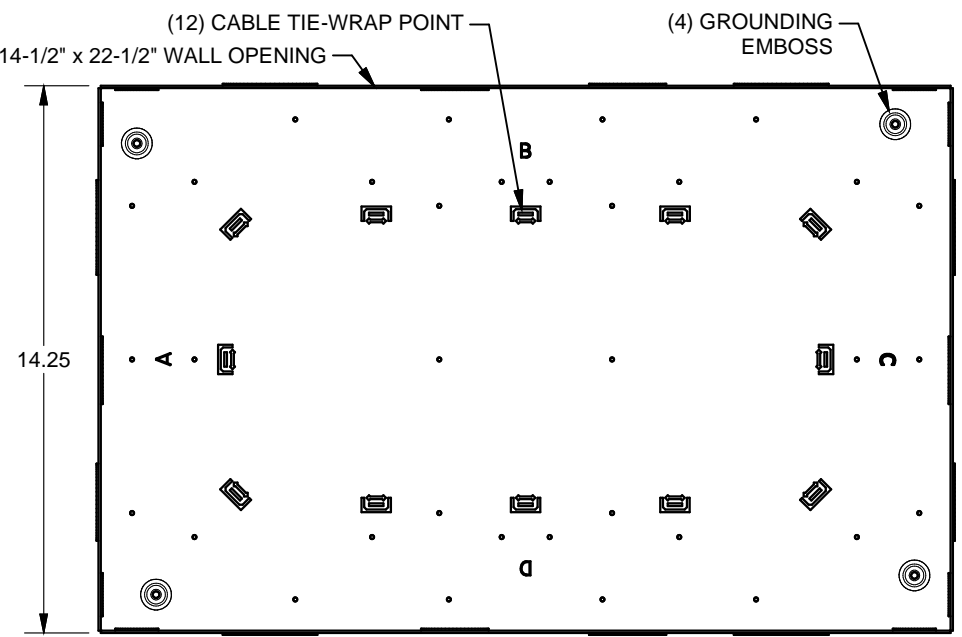

SYM	QTY	KNOCKOUT
A	8	1/2" & 3/4"
B	4	1" & 1-1/4"
C	4	1" & 1-1/4" & 1-1/2"
D	4	1" & 1-1/2" & 2"
E	2	2"

**FSR Inc.**  
 244 BERGEN BLVD.  
 WOODLAND PARK, NJ 07424  
 TEL (973) 785-4347  
 FAX (973) 785-3318