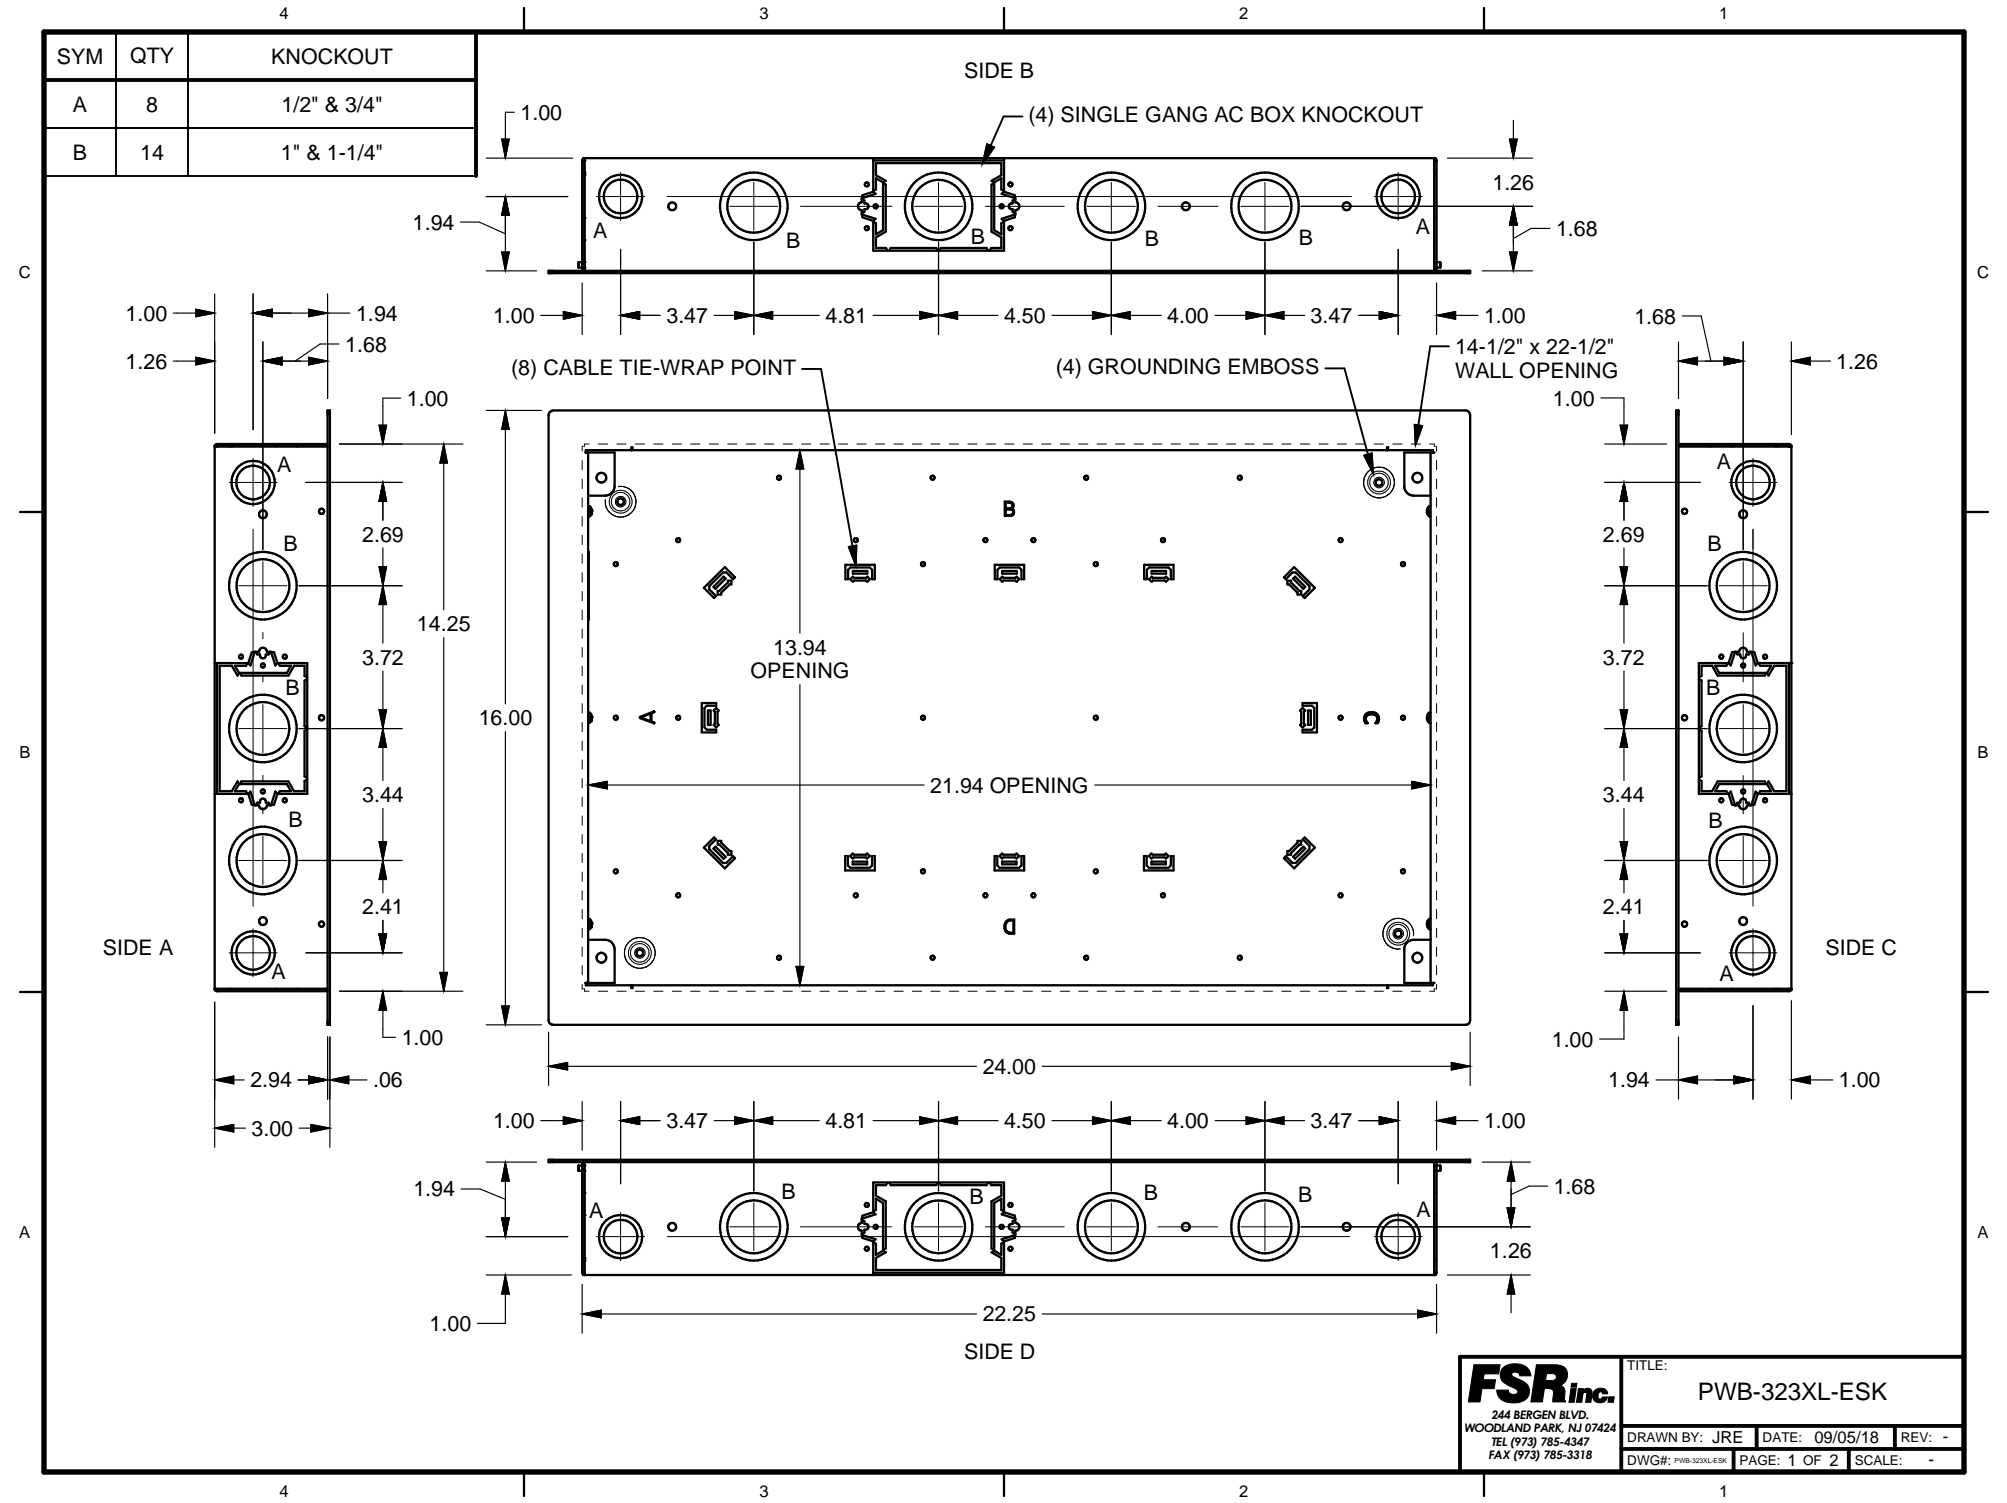

SYM	QTY	KNOCKOUT
A	8	1/2" & 3/4"
B	14	1" & 1-1/4"

FSR Inc. 244 BERGEN BLVD. WOODLAND PARK, NJ 07424 TEL (973) 785-4347 FAX (973) 785-3318	TITLE: PWB-323XL-ESK		
	DRAWN BY: JRE	DATE: 09/05/18	REV: -
	DWG#: PWB-323XL-ESK	PAGE: 1 OF 2	SCALE: -

FSR inc.
 244 BERGEN BLVD.
 WOODLAND PARK, NJ 07424
 TEL (973) 785-4347
 FAX (973) 785-3318

TITLE: PWB-323XL-ESK		
DRAWN BY: JRE	DATE: 09/05/18	REV: -
DWG#: PWB-323XL-ESK	PAGE: 2 OF 2	SCALE: -