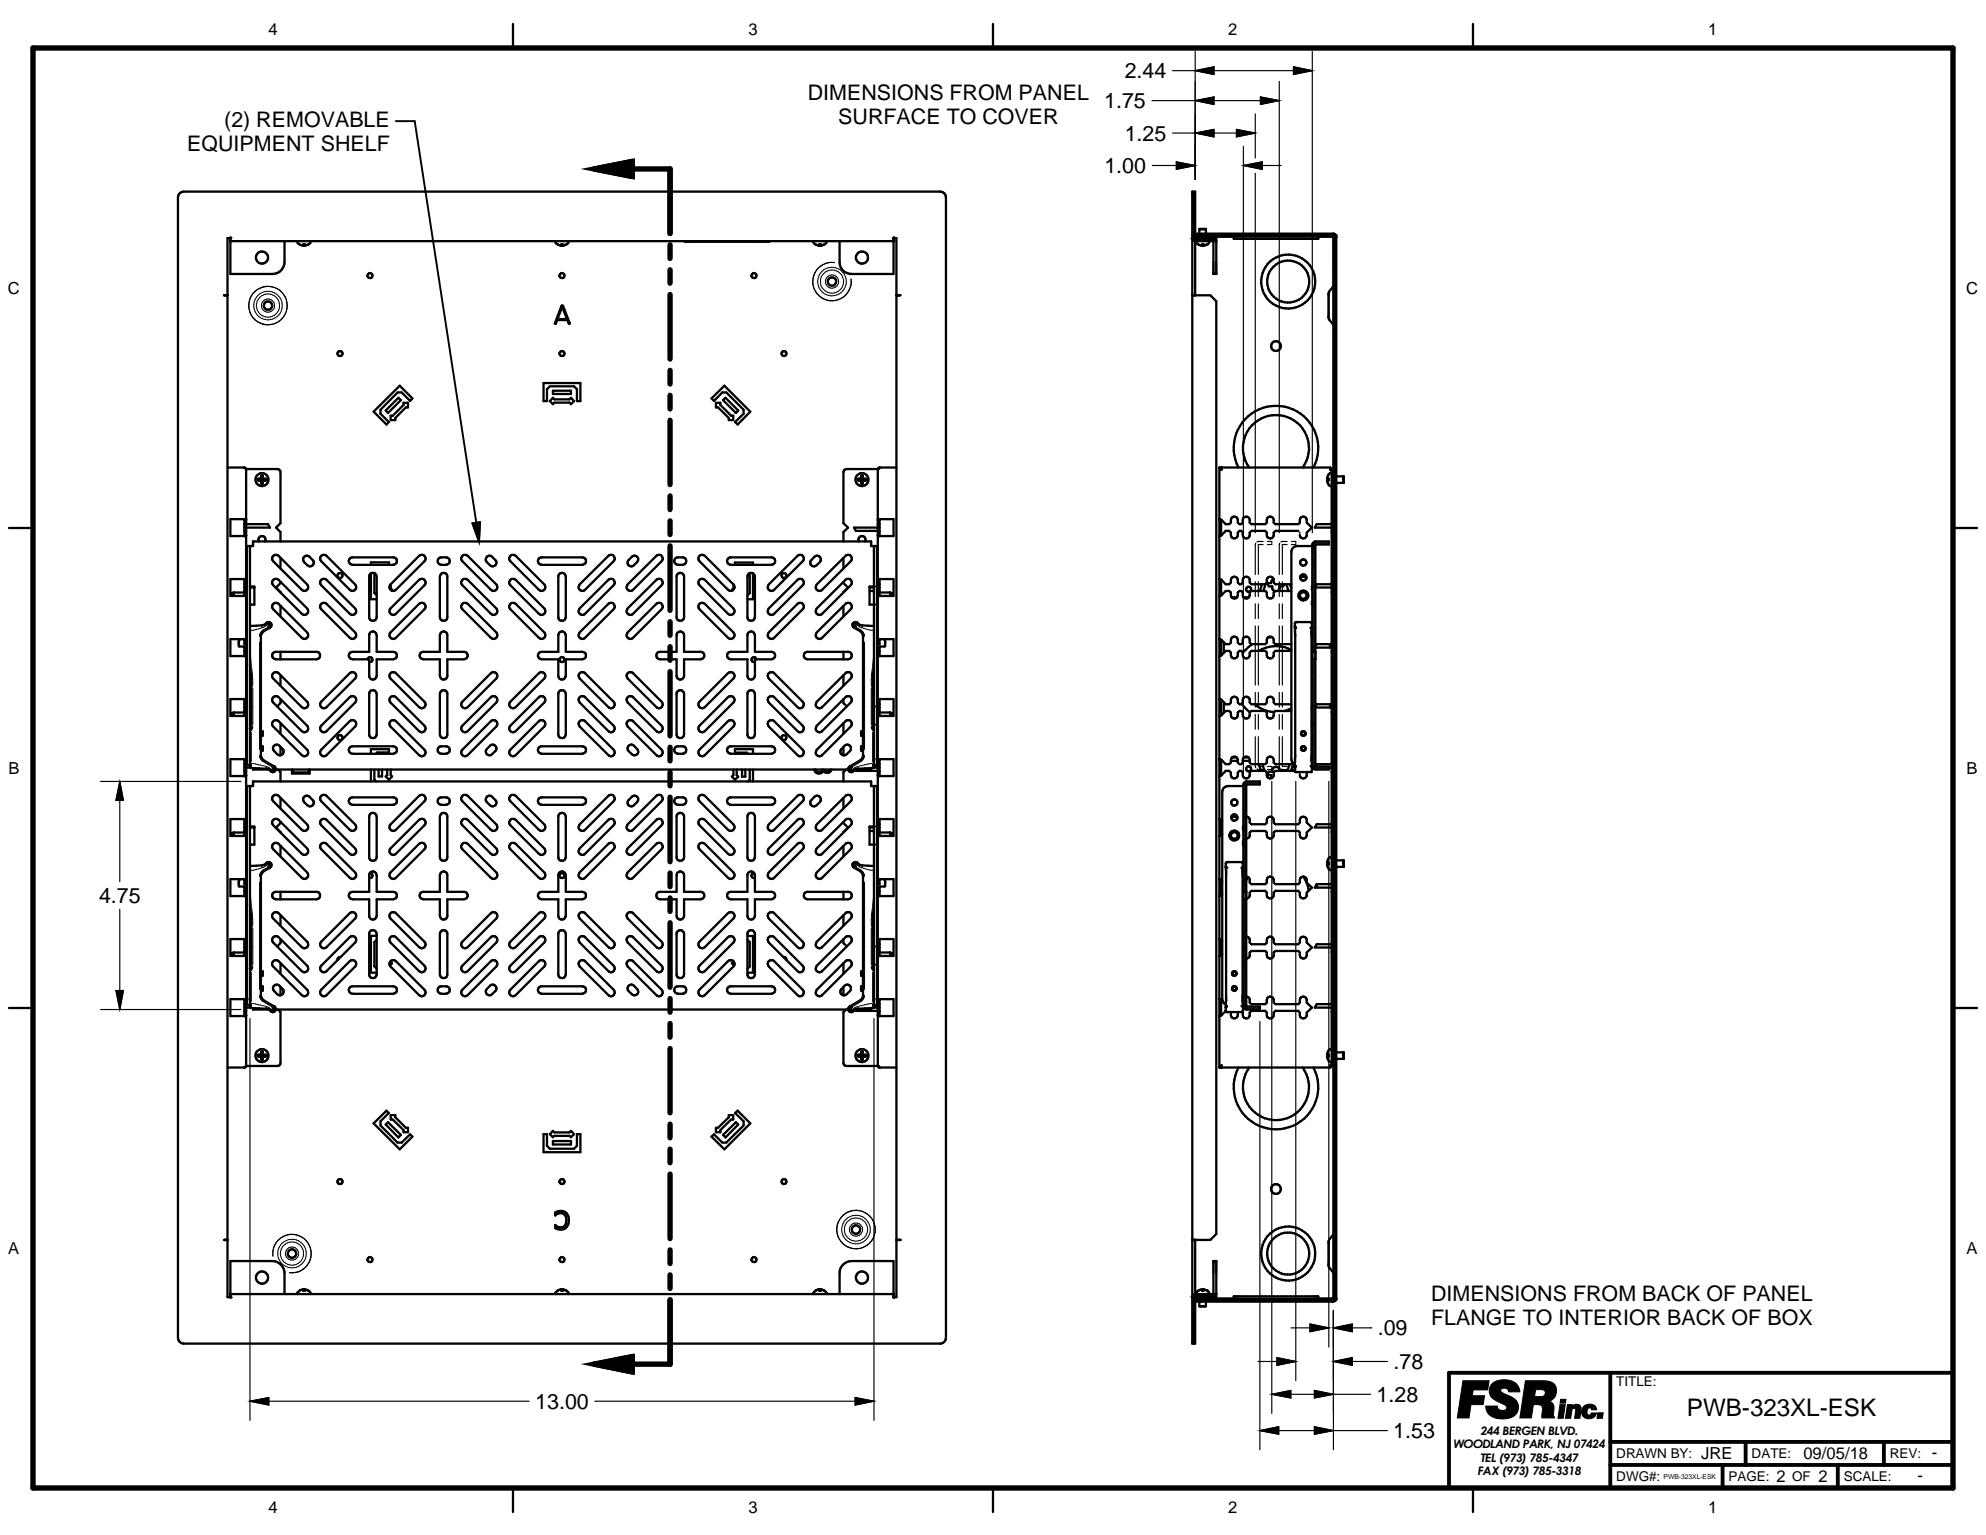

SYM	QTY	KNOCKOUT
A	8	1/2" & 3/4"
B	14	1" & 1-1/4"

FSR Inc. 244 BERGEN BLVD. WOODLAND PARK, NJ 07424 TEL (973) 785-4347 FAX (973) 785-3318	TITLE: PWB-323XL-ESK		
	DRAWN BY: JRE	DATE: 09/05/18	REV: -
	DWG#: PWB-323XL-ESK	PAGE: 1 OF 2	SCALE: -

FSR inc.
 244 BERGEN BLVD.
 WOODLAND PARK, NJ 07424
 TEL (973) 785-4347
 FAX (973) 785-3318

TITLE: PWB-323XL-ESK		
DRAWN BY: JRE	DATE: 09/05/18	REV: -
DWG#: PWB-323XL-ESK	PAGE: 2 OF 2	SCALE: -