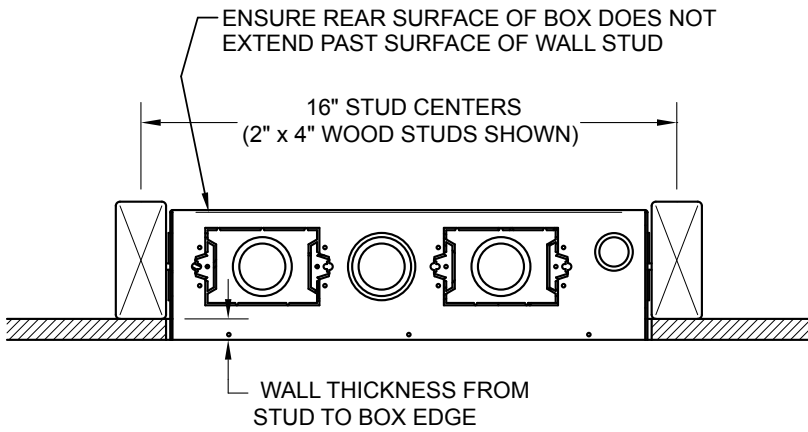

WOOD STUD MOUNTING

WALL OPENING: 14-1/2" x 14-1/2"

NOTE: BOX CAN BE ORIENTED IN ONE OF FOUR POSITIONS

STEEL STUD MOUNTING

WALL OPENING: 14-1/2" x 14-1/2"

NOTE: BOX CAN BE ORIENTED IN ONE OF FOUR POSITIONS