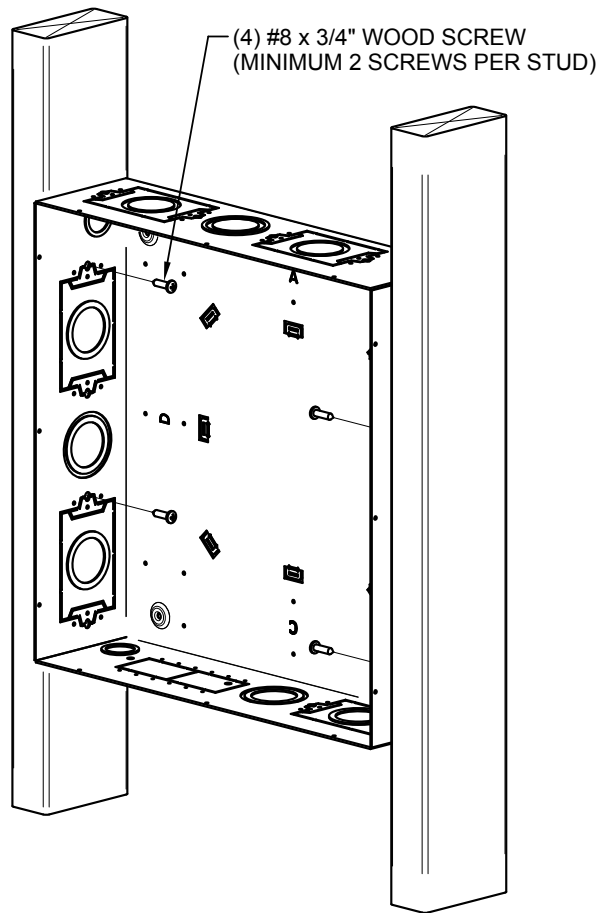

WOOD STUD MOUNTING

WALL OPENING: 14-1/2" x 14-1/2"

NOTE: BOX CAN BE ORIENTED IN ONE OF FOUR POSITIONS

STEEL STUD MOUNTING

WALL OPENING: 14-1/2" x 14-1/2"

NOTE: BOX CAN BE ORIENTED IN ONE OF FOUR POSITIONS