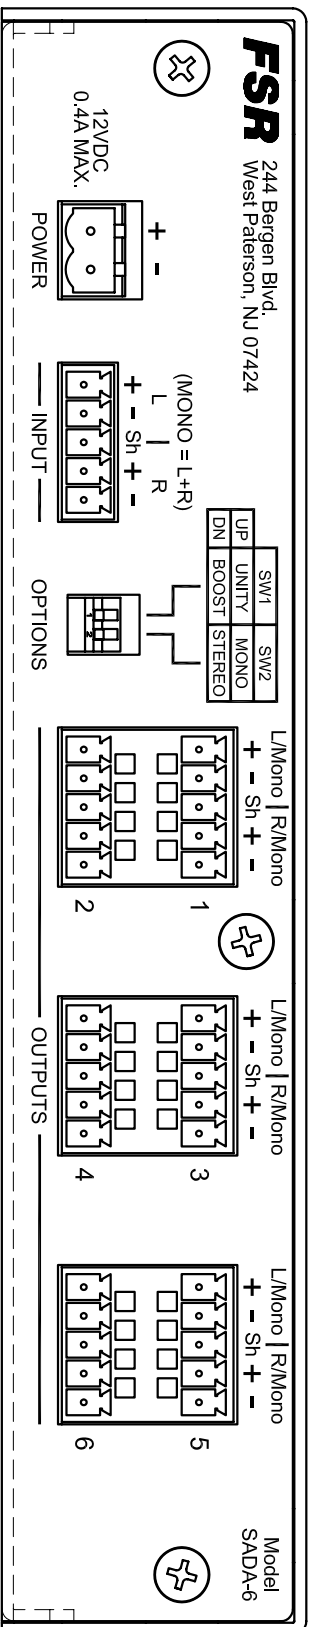

DEPTH INSIDE RACK IS APPROXIMATELY 4.88

COMPANION AUDIO DISTRIBUTION AMPLIFIER  
RACK MOUNT KIT NOT PROVIDED

<p>244 BERGEN BLVD. WEST PATERSON, NJ 07424 (973) 788-3318 FAX (973) 788-3319</p>	TITLE:	STEREO AUDIO DISTRIBUTION
	DRAWN BY:	JRE
	DATE:	10/19/07
	REV:	-
DWG#SADA-6		PAGE: 1 OF 1
		SCALE: 1:1