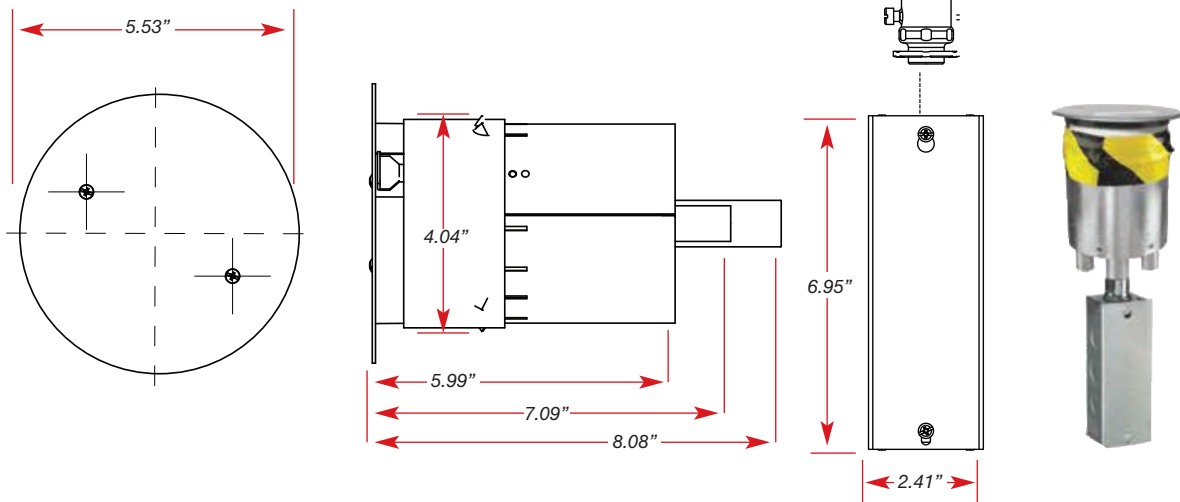

DIMENSIONS

Terrazzo

Specifications are subject to change without notice. © 2016 FSR, Inc. All Rights Reserved.

FSR

244 Bergen Boulevard, Woodland Park, NJ 07424
Phone: 973.785.4347 · Fax: 973.785.4207
Web: www.fsrinc.com · E-mail: sales@fsrinc.com