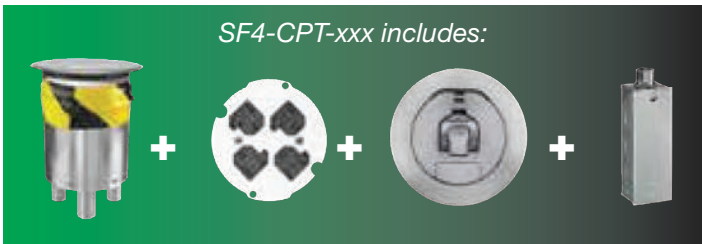

## SF4-PT-FITTINGS

Includes Cover, Junction Box and Dividers  
(Subplate required)

**17777**  
**SF4-PT-ALM** POKE-THRU  
Brushed Aluminum

**17778**  
**SF4-PT-BLK** POKE-THRU  
Black Powder Coat

**17779**  
**SF4-PT-BRS** POKE-THRU  
Brushed Brass Plated

## SF4-SPD2S / SF4-SPD

Subplates for 4" fittings (choose one)

**17780**  
**SF4-SPD2S** SUBPLATE  
Decora and 2 Keystone

**17781**  
**SF4-SPD** SUBPLATE  
Single Decora

## SF4-CPT-QAC-xxx FIRE-RATED POKE-THRU

SF4-CPT-xxx includes:

**17774 SF4-CPT-QAC-ALM** Brushed Aluminum  
**17775 SF4-CPT-QAC-BLK** Black Powder Coat  
**17776 SF4-CPT-QAC-BRS** Brushed Brass Plated