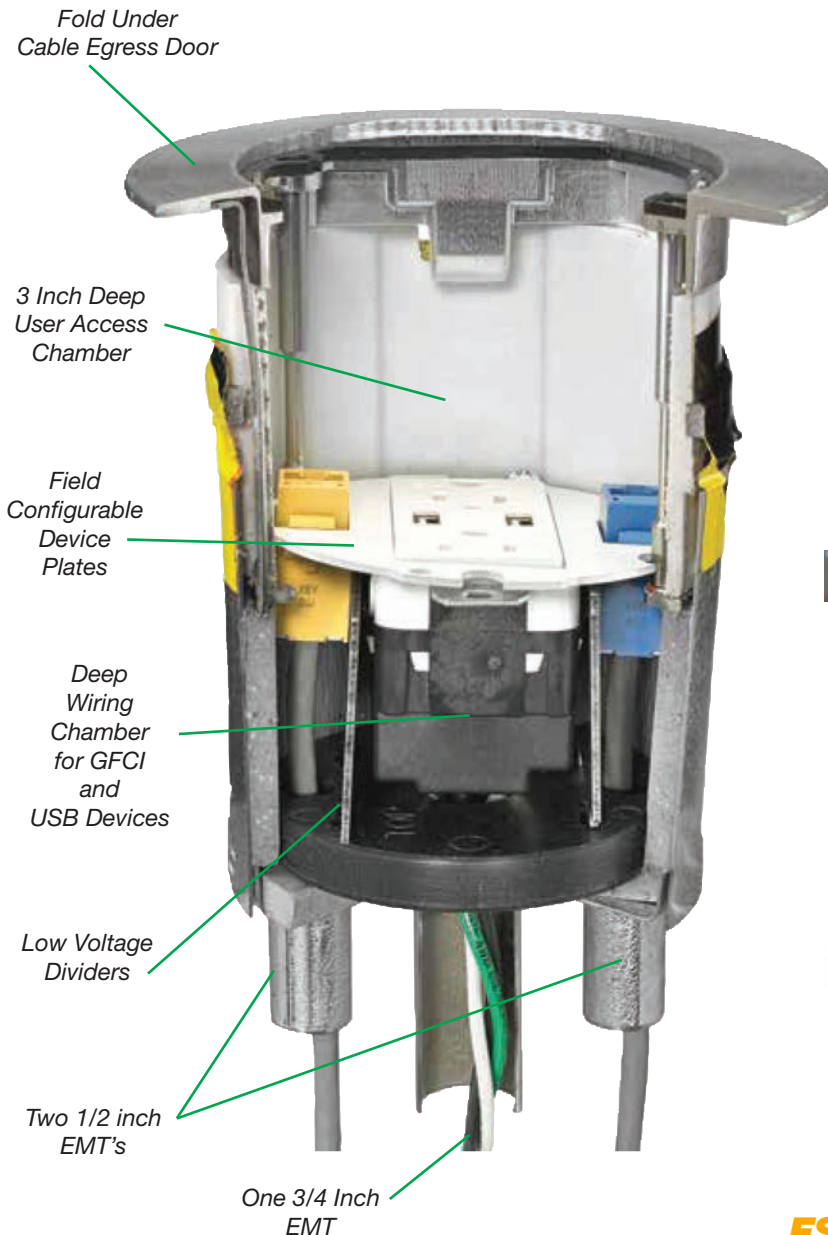

## SF4 - 4" Fire-Rated Poke-Thru

## Metal Products Group

4" Fire-Rated Poke-Thru

**0.12 Inch Thick Cover Flange,  
ADA Compliant**

### DESCRIPTION

FSR's 4" Fire-Rated "Poke-Thru" floor boxes provide aesthetics and installation ease. These sturdy core hole products combine flexibility via recessed mounting bracketry to accommodate a wide assortment of power, data and audio video connection options. Covers are available in three architectural finishes: Brushed Aluminum, Brushed Brass and Black providing an attractive appearance with superior durability. The entire cover door swings open 180° and the smaller cable access doors fold down for cable egress while the cover door is securely closed.

### FEATURES

- Step down installation
- Maintains concrete floor fire rating up to two hours
- Junction box standard, 27 cubic inches
- One 3/4 inch conduit for power and two 1/2 inch conduits for low voltage
- 0.12 Inch Thick Cover Flange, ADA Compliant