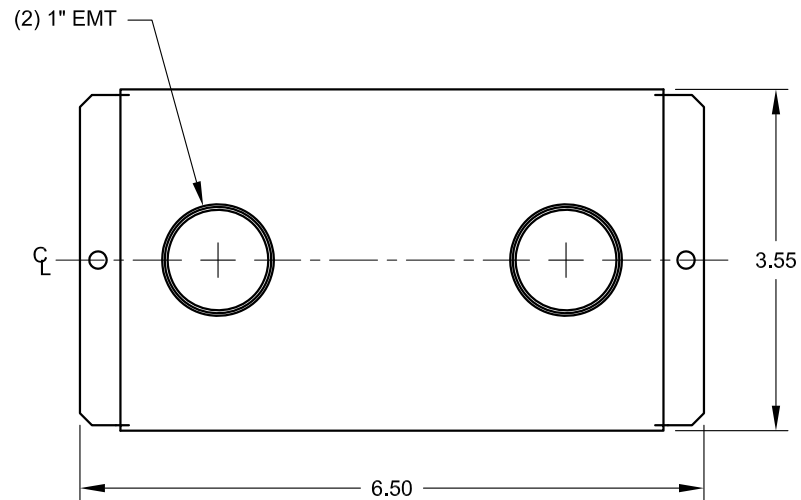

Touchboards

205 Westwood Ave, Long Branch, NJ 07740
Phone: 866-94 BOARDS (26273) / (732)-222-1511
Fax: (732)-222-7088 | E-mail: sales@touchboards.com

FSR inc.
244 BERGEN BLVD.
WOODLAND PARK, NJ 07424
TEL (973) 785-4347
FAX (973) 785-3318

TITLE:			SF8-JNC2		
DRAWN BY:	JRE	DATE:	08/10/12	REV:	-
DWG#:	SF8-JNC2	SCALE:	-