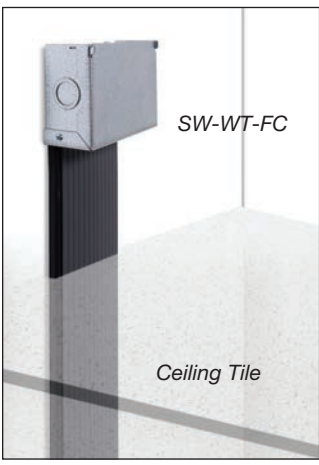

WALL EDGING SPECIFICATIONS

ORDERING TABLE

Item#	Part#	Description
18573	SW-TPE-CS	Edging for Wall Raceway
18574	SW-WT-SWR-SLT	Floor to Wall Transition Slate
18575	SW-WT-SWR-ALM	Floor to Wall Transition Aluminum
18576	SW-WT-FC	Ceiling to Wall Raceway Feed

Visit www.fsrinc.com for detailed drawings and installation documents.

FSR Inc.

244 Bergen Boulevard, Woodland Park, NJ 07424
Phone: 973.998.2300 · Fax: 973.785.4207
Web: www.fsrinc.com · E-mail: sales@fsrinc.com

Specifications are subject to change without notice.