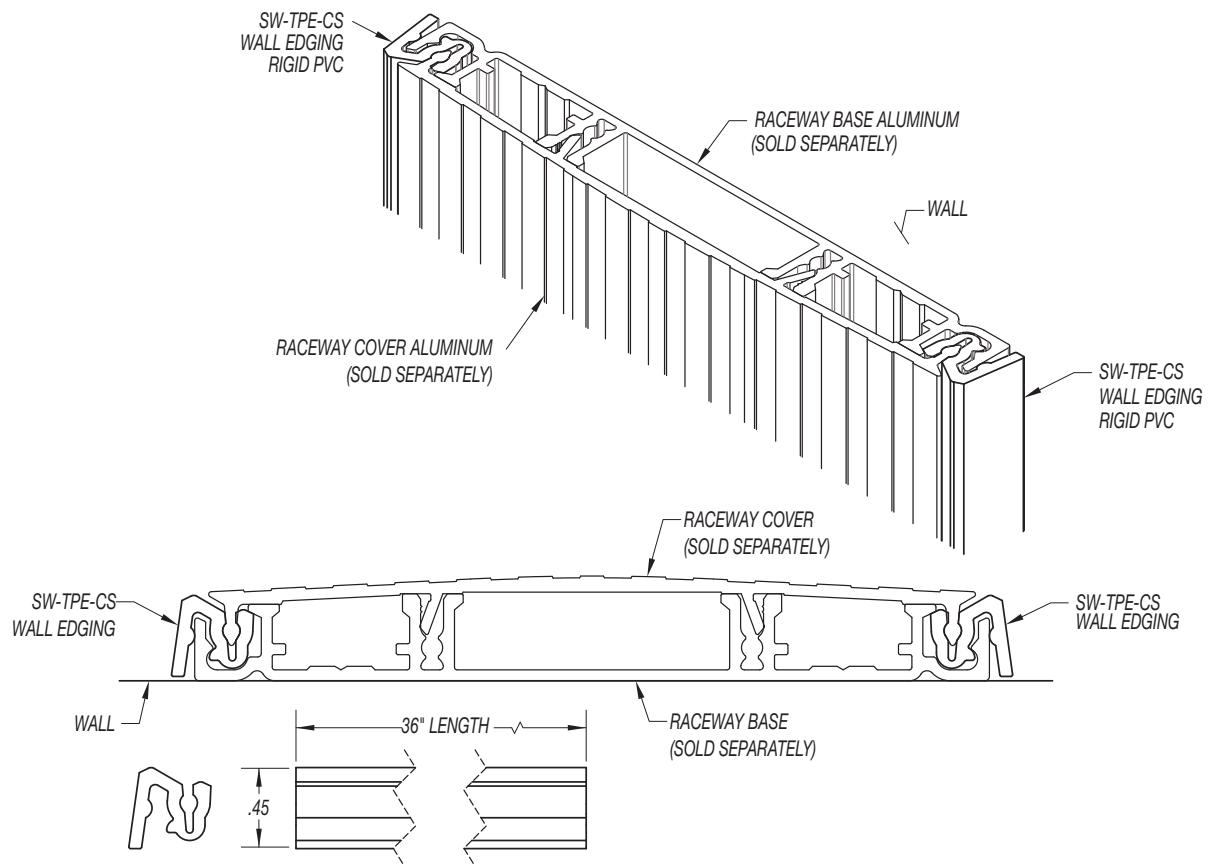

WALL EDGING SPECIFICATIONS

ORDERING TABLE

Item#	Part#	Description
18573	SW-TPE-CS	Edging for Wall Raceway
18574	SW-WT-SWR-SLT	Floor to Wall Transition Slate
18575	SW-WT-SWR-ALM	Floor to Wall Transition Aluminum
18576	SW-WT-FC	Ceiling to Wall Raceway Feed

Visit www.fsrinc.com for detailed drawings and installation documents.

FSR Inc.

244 Bergen Boulevard, Woodland Park, NJ 07424
Phone: 973.998.2300 · Fax: 973.785.4207
Web: www.fsrinc.com · E-mail: sales@fsrinc.com

Specifications are subject to change without notice.