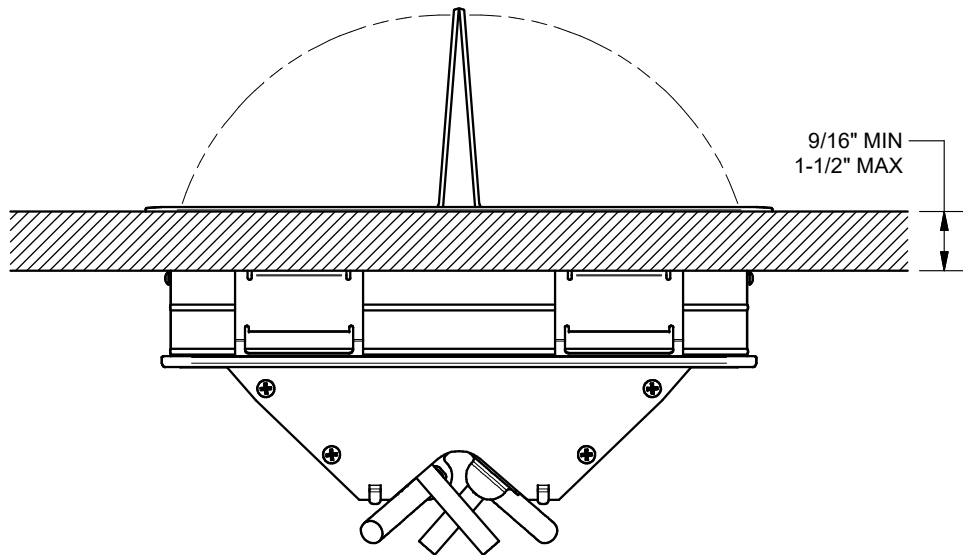

4

3

2

1

8-7/16" x 9-5/16" CUT OUT  
± 1/16 ± 1/16

SHARP TO 1/8" MAX  
RADIUS CORNERS

AUDIO, VIDEO, KEYSTONE CONNECTORS AND CABLES SOLD SEPARATELY.  
UNIT PROVIDED WITH KEYSTONE SINGLE, DUAL AND BLANK INSERT.