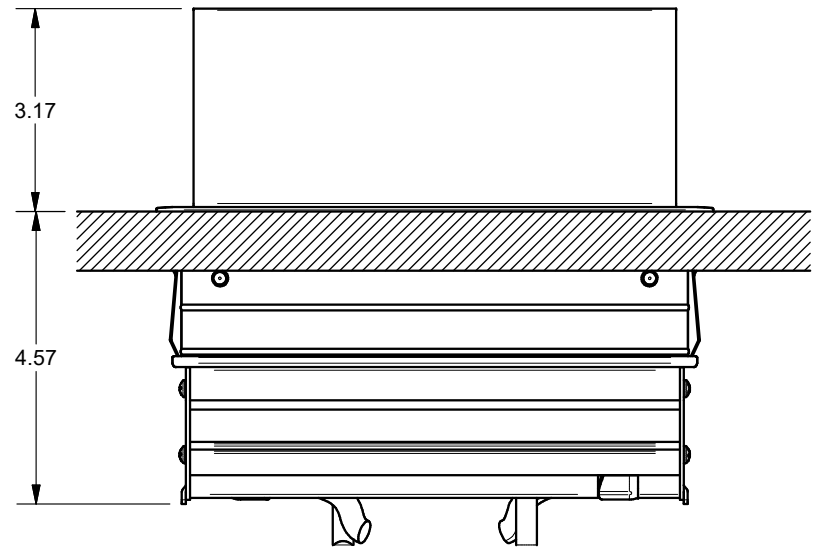

4

3

2

1

8-7/16" x 9-5/16" CUT OUT  
± 1/16 ± 1/16

SHARP TO 1/8" MAX  
RADIUS CORNERS

AUDIO, VIDEO, KEYSTONE CONNECTORS AND CABLES SOLD SEPARATELY.  
UNIT PROVIDED WITH KEYSTONE SINGLE, DUAL AND BLANK INSERT.