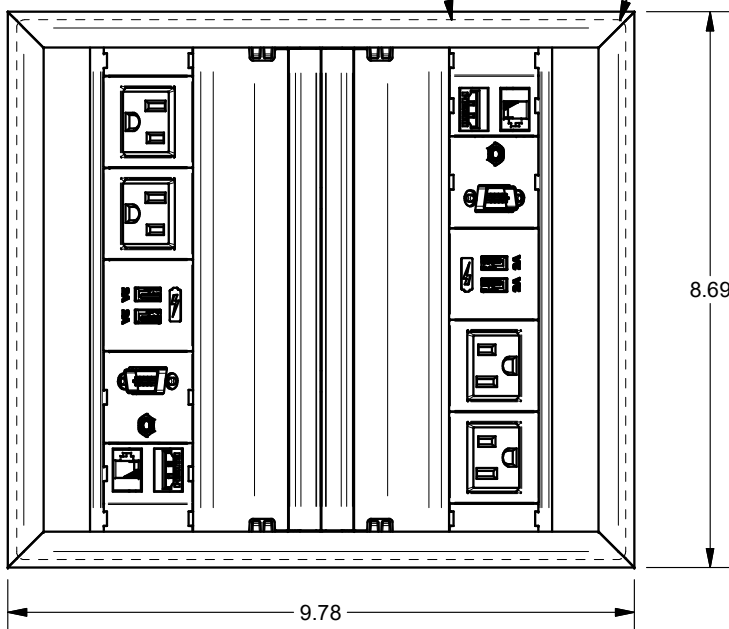

4

3

2

1

8-7/16" x 9-5/16" CUT OUT  
± 1/16 ± 1/16

SHARP TO 1/8" MAX  
RADIUS CORNERS

AUDIO, VIDEO, KEYSTONE CONNECTORS AND CABLES SOLD SEPARATELY.  
UNIT PROVIDED WITH KEYSTONE SINGLE, DUAL AND BLANK INSERT.