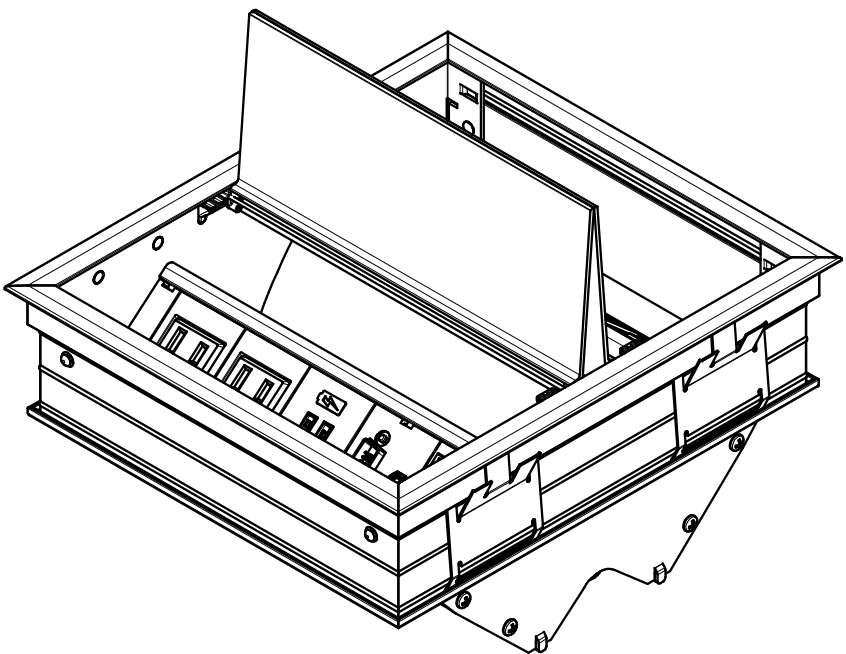

4

3

2

1

8-7/16" x 9-5/16" CUT OUT  
± 1/16 ± 1/16

SHARP TO 1/8" MAX  
RADIUS CORNERS

AUDIO, VIDEO, KEYSTONE CONNECTORS AND CABLES SOLD SEPARATELY.  
UNIT PROVIDED WITH KEYSTONE SINGLE, DUAL AND BLANK INSERT.