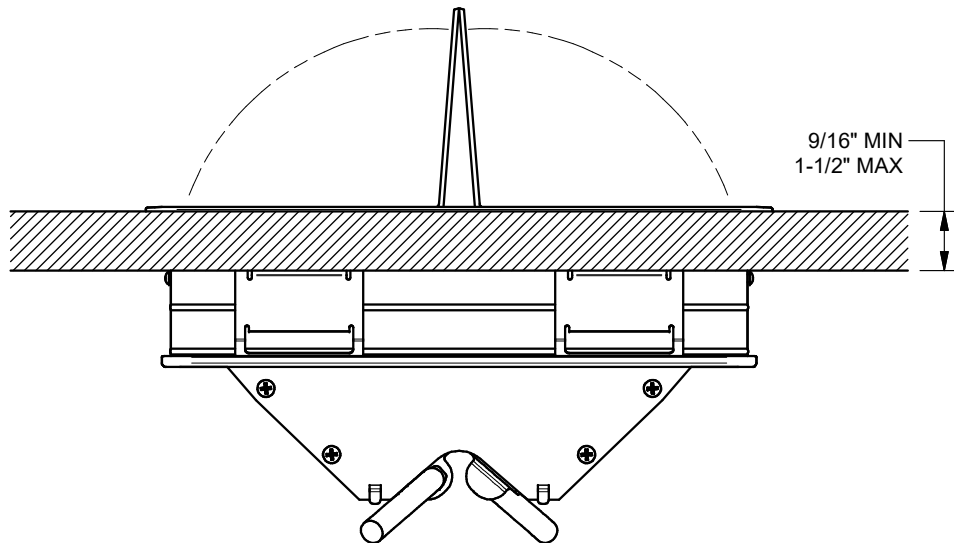

A

A

KEYSTONE CONNECTORS AND CABLES SOLD SEPARATELY.
UNIT PROVIDED WITH KEYSTONE SINGLE, DUAL AND BLANK INSERT.

FSR inc. 244 BERGEN BLVD. WOODLAND PARK, NJ 07424 TEL (973) 785-4347 FAX (973) 785-3318	TITLE: SYM-DIN-2AC-1SS		
	DRAWN BY: JRE	DATE: 01/07/19	REV: 01
	DWG#:	SYM-DIN-2AC-1SS	SCALE: -