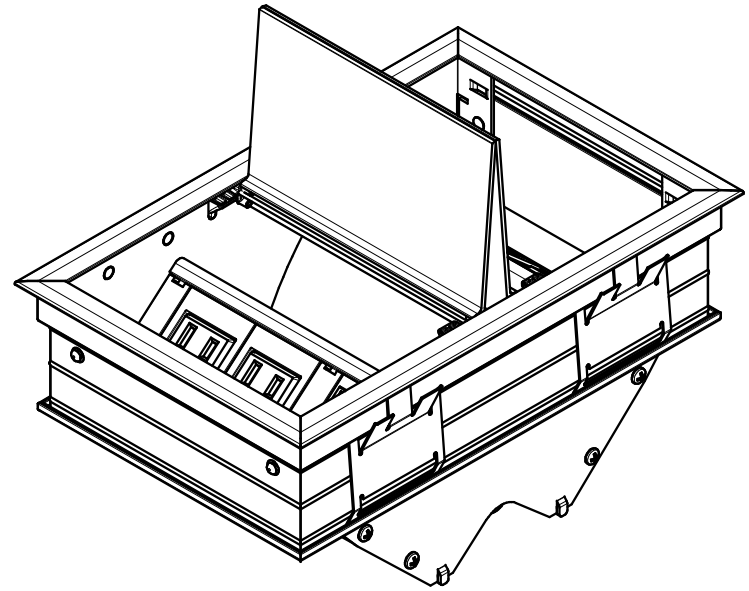

A

A

KEYSTONE CONNECTORS AND CABLES SOLD SEPARATELY.
UNIT PROVIDED WITH KEYSTONE SINGLE, DUAL AND BLANK INSERT.

FSR inc. 244 BERGEN BLVD. WOODLAND PARK, NJ 07424 TEL (973) 785-4347 FAX (973) 785-3318	TITLE: SYM-DIN-2AC-1SS		
	DRAWN BY: JRE	DATE: 01/07/19	REV: 01
	DWG#:	SYM-DIN-2AC-1SS	SCALE: -