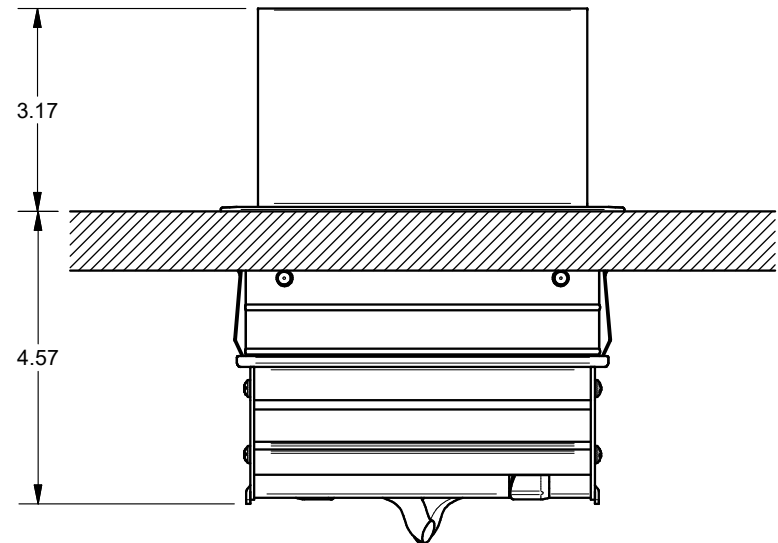

A

A

KEYSTONE CONNECTORS AND CABLES SOLD SEPARATELY.
UNIT PROVIDED WITH KEYSTONE SINGLE, DUAL AND BLANK INSERT.

FSR inc. 244 BERGEN BLVD. WOODLAND PARK, NJ 07424 TEL (973) 785-4347 FAX (973) 785-3318	TITLE: SYM-DIN-2AC-1SS		
	DRAWN BY: JRE	DATE: 01/07/19	REV: 01
	DWG#:	SYM-DIN-2AC-1SS	SCALE: -