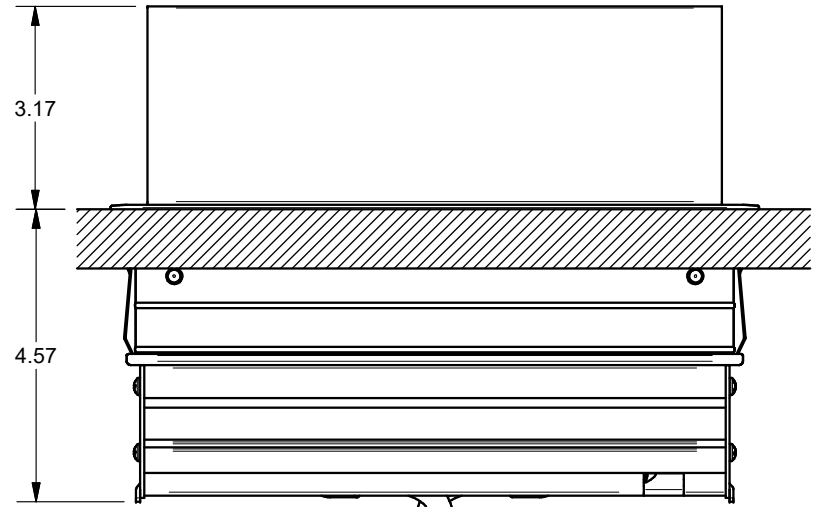

4

3

2

1

9-7/8" x 9-5/16" CUT OUT
± 1/16 ± 1/16

SHARP TO 1/8" MAX
RADIUS CORNERS

10.12

9.78

9/16" MIN
1-1/2" MAX

3.17

4.57

C

C

B

B

A

A

KEYSTONE CONNECTORS AND CABLES SOLD SEPARATELY.
UNIT PROVIDED WITH KEYSTONE SINGLE, DUAL AND BLANK INSERT.

FSR inc. 244 BERGEN BLVD. WOODLAND PARK, NJ 07424 TEL (973) 785-4347 FAX (973) 785-3318	TITLE: SYM-DIN-4AC-1CA-1SS		
	DRAWN BY: JRE	DATE: 01/07/19	REV: 01
	DWG#:	SYM-DIN-4AC-1CA-1SS	SCALE: -

4

3

2

1