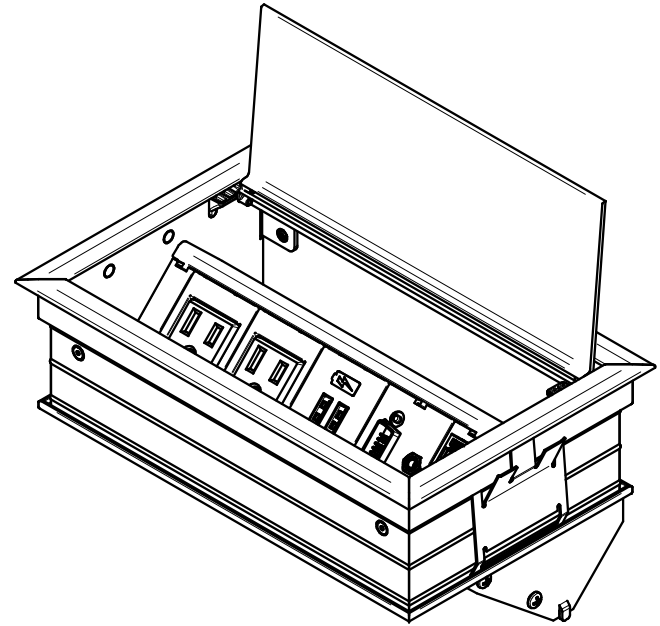

4

3

2

1

AUDIO, VIDEO, KEYSTONE CONNECTORS AND CABLES SOLD SEPARATELY.

UNIT PROVIDED WITH KEYSTONE SINGLE, DUAL AND BLANK INSERT.

FSR inc.
244 BERGEN BLVD.
WOODLAND PARK, NJ 07424
TEL (973) 785-4347
FAX (973) 785-3318

TITLE: SYM-IN-2AC-1CA-1VGA-1SS
DRAWN BY: JRE DATE: 01/07/19 REV: 01
DWG#: SYM-IN-2AC-1CA-1VGA-1SS SCALE: -

4

3

2

1