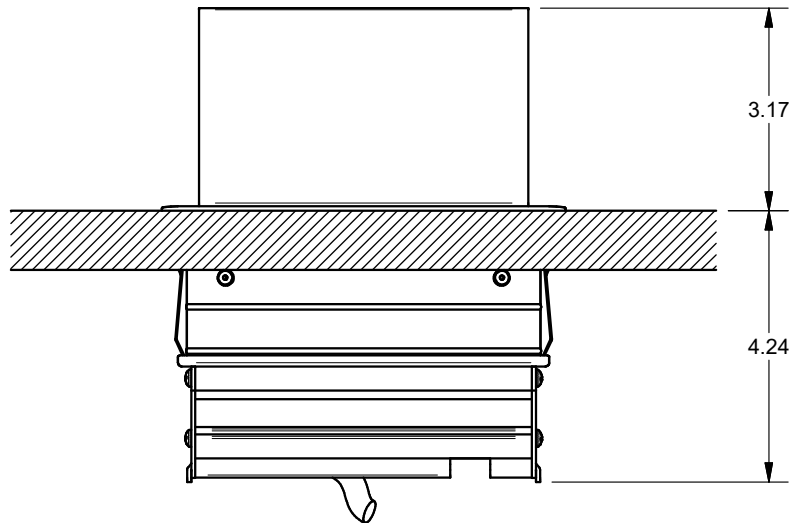

4

3

2

1

KEYSTONE CONNECTORS AND CABLES SOLD SEPARATELY.  
UNIT PROVIDED WITH KEYSTONE SINGLE, DUAL AND BLANK INSERT.

<b>FSR inc.</b> 244 BERGEN BLVD. WOODLAND PARK, NJ 07424 TEL (973) 785-4347 FAX (973) 785-3318	TITLE: SYM-IN-2AC-1SS		
	DRAWN BY: JRE	DATE: 01/07/19	REV: 01
	DWG#:	SYM-IN-2AC-1SS	SCALE: -