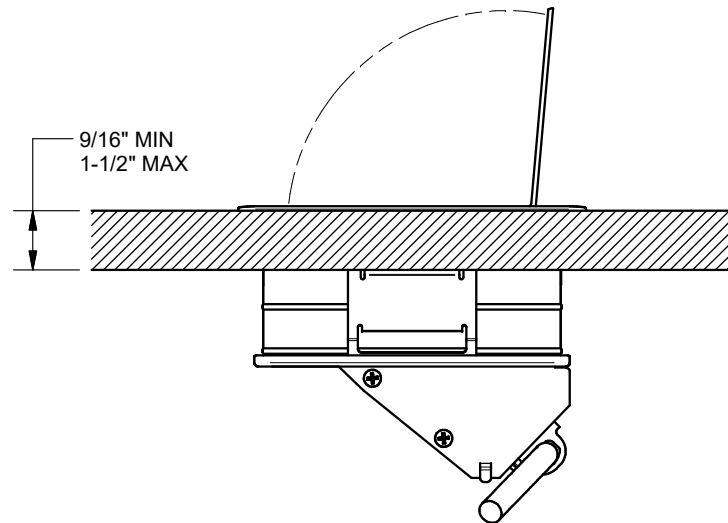

4

3

2

1

KEYSTONE CONNECTORS AND CABLES SOLD SEPARATELY.  
UNIT PROVIDED WITH KEYSTONE SINGLE, DUAL AND BLANK INSERT.

<b>FSR inc.</b> 244 BERGEN BLVD. WOODLAND PARK, NJ 07424 TEL (973) 785-4347 FAX (973) 785-3318	TITLE: SYM-IN-2AC-1SS		
	DRAWN BY: JRE	DATE: 01/07/19	REV: 01
	DWG#:	SYM-IN-2AC-1SS	SCALE: -