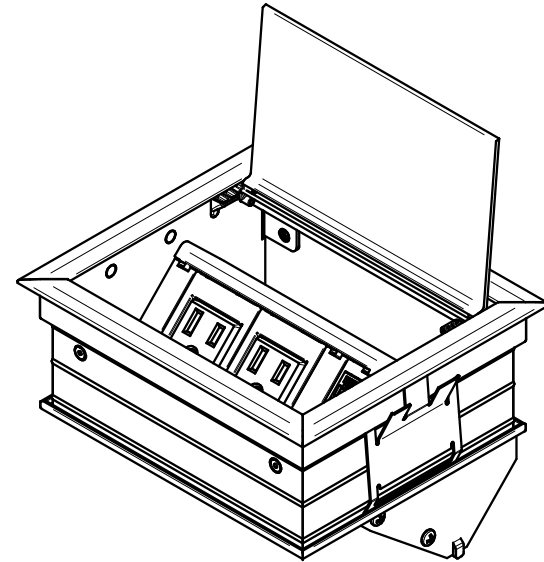

4

3

2

1

KEYSTONE CONNECTORS AND CABLES SOLD SEPARATELY.  
UNIT PROVIDED WITH KEYSTONE SINGLE, DUAL AND BLANK INSERT.

<b>FSR inc.</b> 244 BERGEN BLVD. WOODLAND PARK, NJ 07424 TEL (973) 785-4347 FAX (973) 785-3318	TITLE: SYM-IN-2AC-1SS		
	DRAWN BY: JRE	DATE: 01/07/19	REV: 01
	DWG#:	SYM-IN-2AC-1SS	SCALE: -