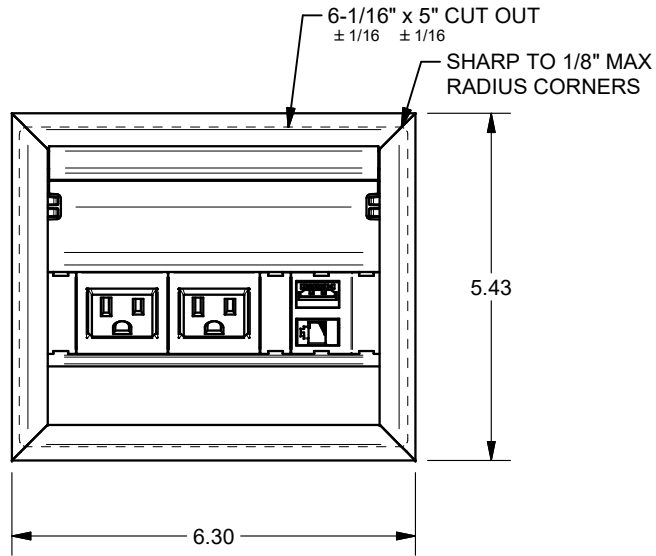

4

3

2

1

KEYSTONE CONNECTORS AND CABLES SOLD SEPARATELY.  
UNIT PROVIDED WITH KEYSTONE SINGLE, DUAL AND BLANK INSERT.

<b>FSR inc.</b> 244 BERGEN BLVD. WOODLAND PARK, NJ 07424 TEL (973) 785-4347 FAX (973) 785-3318	TITLE: SYM-IN-2AC-1SS		
	DRAWN BY: JRE	DATE: 01/07/19	REV: 01
	DWG#:	SYM-IN-2AC-1SS	SCALE: -