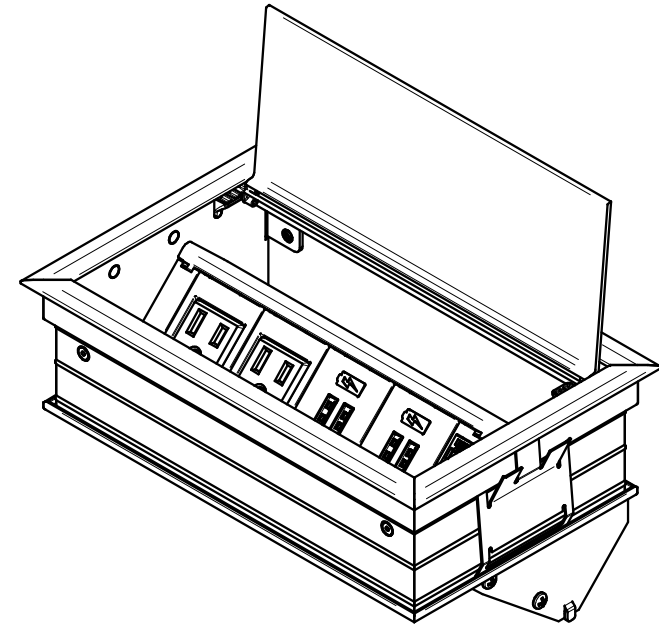

4

3

2

1

C

C

B

B

A

A

KEYSTONE CONNECTORS AND CABLES SOLD SEPARATELY.
UNIT PROVIDED WITH KEYSTONE SINGLE, DUAL AND BLANK INSERT.

FSR inc.
244 BERGEN BLVD.
WOODLAND PARK, NJ 07424
TEL (973) 785-4347
FAX (973) 785-3318

TITLE: SYM-IN-2AC-2CA-1SS

DRAWN BY: JRE DATE: 01/07/19 REV: 01
DWG#: SYM-IN-2AC-2CA-1SS SCALE: -

4

3

2

1