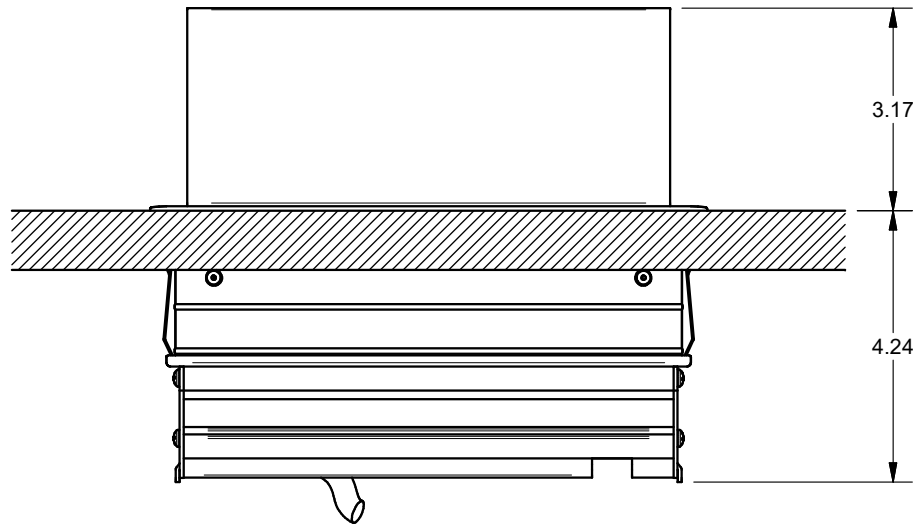

4

3

2

1

KEYSTONE CONNECTORS AND CABLES SOLD SEPARATELY.
UNIT PROVIDED WITH KEYSTONE SINGLE, DUAL AND BLANK INSERT.

FSR inc.
244 BERGEN BLVD.
WOODLAND PARK, NJ 07424
TEL (973) 785-4347
FAX (973) 785-3318

TITLE: SYM-IN-3AC-1CA-1SS
DRAWN BY: JRE DATE: 01/07/19 REV: 01
DWG#: SYM-IN-3AC-1CA-1SS SCALE: -