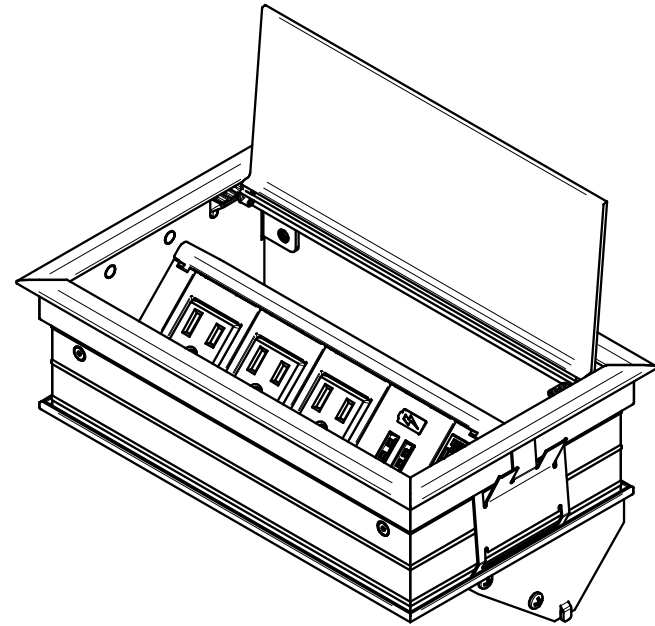

4

3

2

1

KEYSTONE CONNECTORS AND CABLES SOLD SEPARATELY.
UNIT PROVIDED WITH KEYSTONE SINGLE, DUAL AND BLANK INSERT.

FSR inc.
244 BERGEN BLVD.
WOODLAND PARK, NJ 07424
TEL (973) 785-4347
FAX (973) 785-3318

TITLE: SYM-IN-3AC-1CA-1SS
DRAWN BY: JRE DATE: 01/07/19 REV: 01
DWG#: SYM-IN-3AC-1CA-1SS SCALE: -