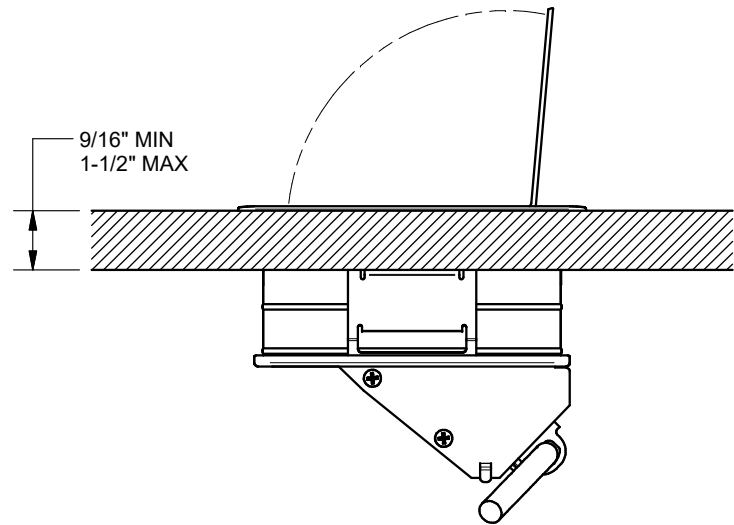

4

3

2

1

KEYSTONE CONNECTORS AND CABLES SOLD SEPARATELY.
UNIT PROVIDED WITH KEYSTONE SINGLE, DUAL AND BLANK INSERT.

FSR inc.
244 BERGEN BLVD.
WOODLAND PARK, NJ 07424
TEL (973) 785-4347
FAX (973) 785-3318

TITLE: SYM-IN-3AC-1CA-1SS
DRAWN BY: JRE DATE: 01/07/19 REV: 01
DWG#: SYM-IN-3AC-1CA-1SS SCALE: -