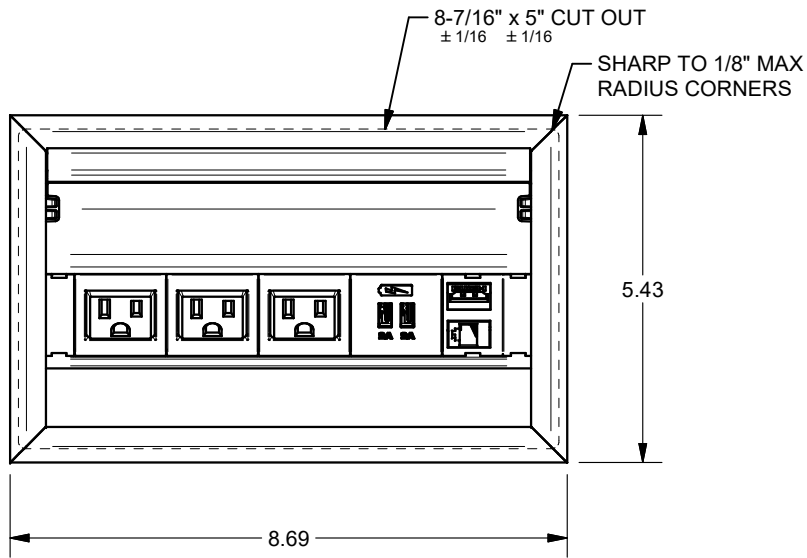

4

3

2

1

KEYSTONE CONNECTORS AND CABLES SOLD SEPARATELY.
UNIT PROVIDED WITH KEYSTONE SINGLE, DUAL AND BLANK INSERT.

FSR inc.
244 BERGEN BLVD.
WOODLAND PARK, NJ 07424
TEL (973) 785-4347
FAX (973) 785-3318

TITLE: SYM-IN-3AC-1CA-1SS
DRAWN BY: JRE DATE: 01/07/19 REV: 01
DWG#: SYM-IN-3AC-1CA-1SS SCALE: -