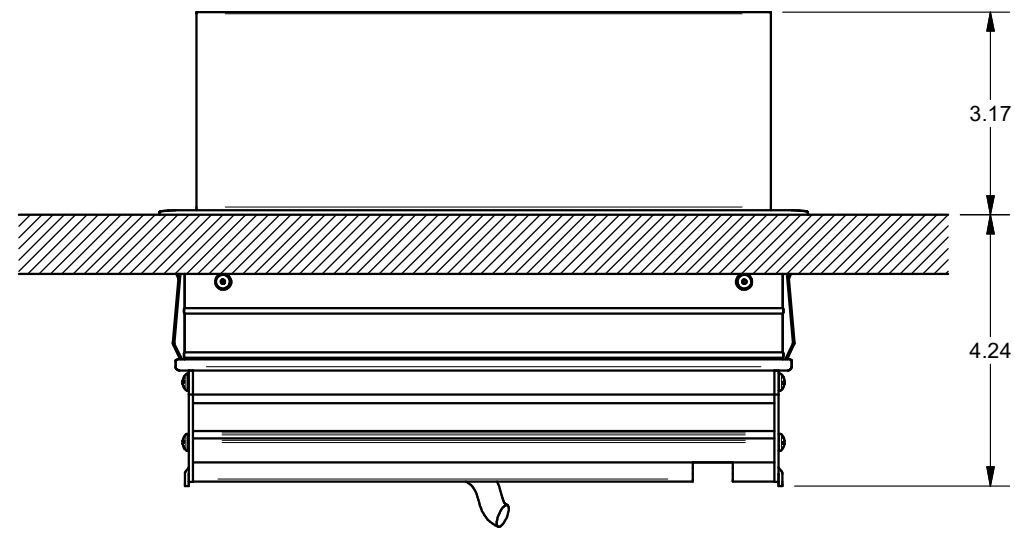

4 3 2 1

KEYSTONE CONNECTORS AND CABLES SOLD SEPARATELY.
UNIT PROVIDED WITH KEYSTONE SINGLE, DUAL AND BLANK INSERT.

FSR inc. 244 BERGEN BLVD. WOODLAND PARK, NJ 07424 TEL (973) 785-4347 FAX (973) 785-3318	TITLE: SYM-IN-4AC-1CA-1SS		
	DRAWN BY: JRE	DATE: 01/07/19	REV: 01
	DWG#: SYM-IN-4AC-1CA-1SS	SCALE: -	