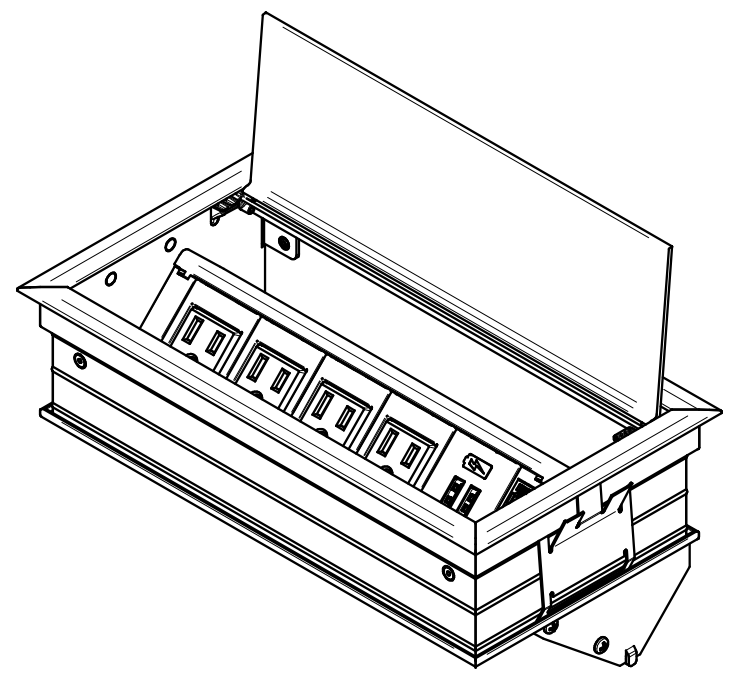

4 3 2 1

KEYSTONE CONNECTORS AND CABLES SOLD SEPARATELY.
UNIT PROVIDED WITH KEYSTONE SINGLE, DUAL AND BLANK INSERT.

FSR inc. 244 BERGEN BLVD. WOODLAND PARK, NJ 07424 TEL (973) 785-4347 FAX (973) 785-3318	TITLE: SYM-IN-4AC-1CA-1SS		
	DRAWN BY: JRE	DATE: 01/07/19	REV: 01
	DWG#: SYM-IN-4AC-1CA-1SS	SCALE: -	