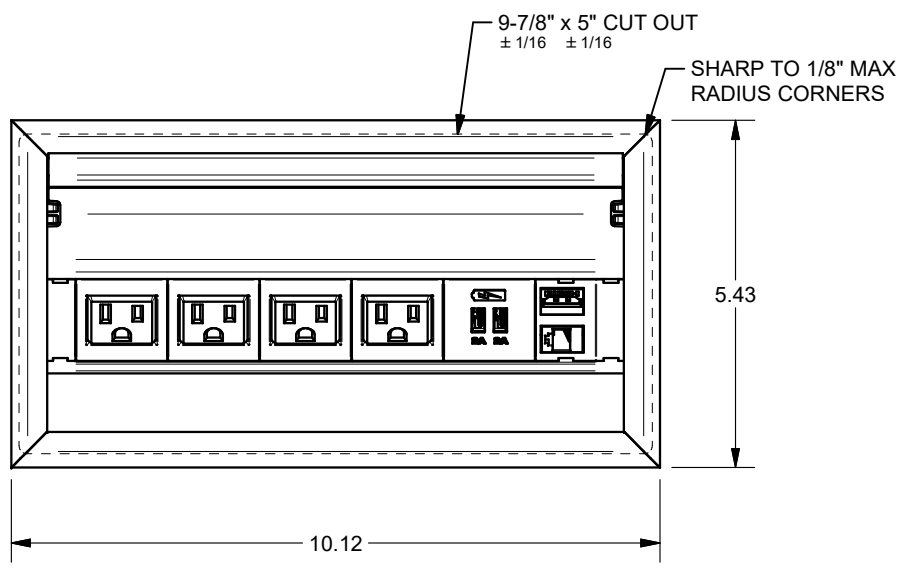

4 3 2 1

KEYSTONE CONNECTORS AND CABLES SOLD SEPARATELY.
UNIT PROVIDED WITH KEYSTONE SINGLE, DUAL AND BLANK INSERT.

FSR inc. 244 BERGEN BLVD. WOODLAND PARK, NJ 07424 TEL (973) 785-4347 FAX (973) 785-3318	TITLE: SYM-IN-4AC-1CA-1SS		
	DRAWN BY: JRE	DATE: 01/07/19	REV: 01
	DWG#: SYM-IN-4AC-1CA-1SS	SCALE: -	