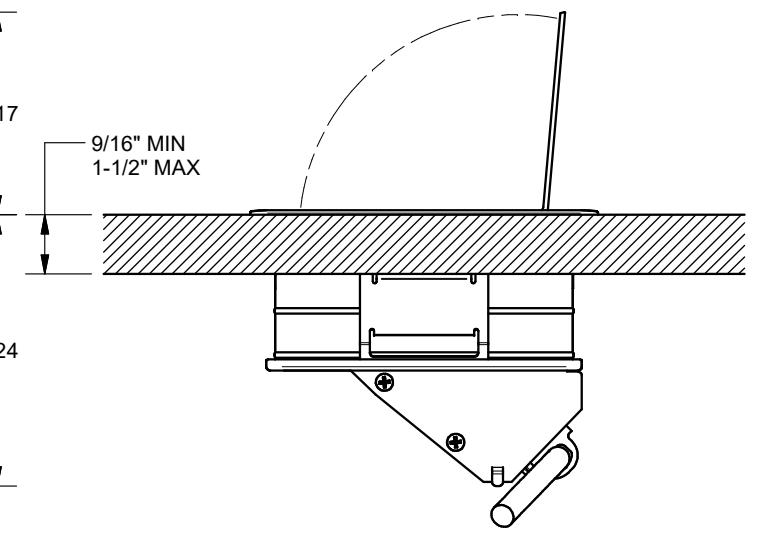

4 3 2 1

KEYSTONE CONNECTORS AND CABLES SOLD SEPARATELY.
UNIT PROVIDED WITH KEYSTONE SINGLE, DUAL AND BLANK INSERT.

FSR inc. 244 BERGEN BLVD. WOODLAND PARK, NJ 07424 TEL (973) 785-4347 FAX (973) 785-3318	TITLE: SYM-IN-4AC-1CA-1SS		
	DRAWN BY: JRE	DATE: 01/07/19	REV: 01
	DWG#: SYM-IN-4AC-1CA-1SS	SCALE: -	