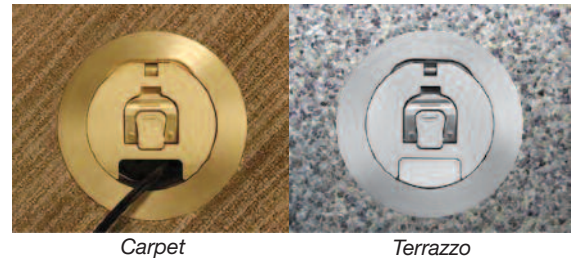

Smart Fit Series

SF4 - 4" Fire-Rated Poke-Thru

FSR

Metal Products Group

4" Fire-Rated Poke-Thru

0.12 Inch Thick Cover Flange, ADA Compliant

DESCRIPTION

FSR's 4" Fire-Rated "Poke-Thru" floor boxes provide aesthetics and installation ease. These sturdy core hole products combine flexibility via recessed mounting bracketry to accommodate a wide assortment of power, data and audio video connection options. Covers are available in three architectural finishes: Brushed Aluminum, Brushed Brass and Black providing an attractive appearance with superior durability. The entire cover door swings open 180° and the smaller cable access doors fold down for cable egress while the cover door is securely closed.

FEATURES

- Step down installation
- Maintains concrete floor fire rating up to two hours
- Junction box standard, 27 cubic inches
- One 3/4 inch conduit for power and two 1/2 inch conduits for low voltage
- 0.12 Inch Thick Cover Flange, ADA Compliant

17777
SF4-PT-ALM POKE-THRU
Brushed Aluminum

17778
SF4-PT-BLK POKE-THRU
Black Powder Coat

17779
SF4-PT-BRS POKE-THRU
Brushed Brass Plated

SF4-SPD2S / SF4-SPD

Subplates for 4" fittings (choose one)

17780
SF4-SPD2S SUBPLATE
Decora and 2 Keystone