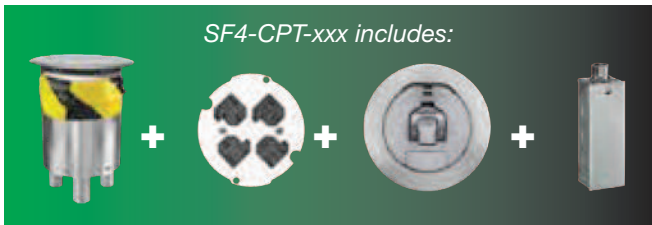

Smart Fit Series

SF4 - 4" Fire-Rated Poke-Thru

FSR

Metal Products Group

4" Fire-Rated Poke-Thru

0.12 Inch Thick Cover Flange, ADA Compliant

DESCRIPTION

FSR's 4" Fire-Rated "Poke-Thru" floor boxes provide aesthetics and installation ease. These sturdy core hole products combine flexibility via recessed mounting bracketry to accommodate a wide assortment of power, data and audio video connection options. Covers are available in three architectural finishes: Brushed Aluminum, Brushed Brass and Black providing an attractive appearance with superior durability. The entire cover door swings open 180° and the smaller cable access doors fold down for cable egress while the cover door is securely closed.

17777
SF4-PT-ALM POKE-THRU
Brushed Aluminum

17778
SF4-PT-BLK POKE-THRU
Black Powder Coat

17779
SF4-PT-BRS POKE-THRU
Brushed Brass Plated

SF4-SPD2S / SF4-SPD

Subplates for 4" fittings (choose one)

17780
SF4-SPD2S SUBPLATE
Decora and 2 Keystone

17781
SF4-SPD SUBPLATE
Single Decora

FURNITURE FEED POKE-THRU

18349
SF-CPT-FF-ALM Assembled 4" FF -
Furniture Feed POKE-THRU

COVERS ONLY

17992- SF4-CVR-ALM
17993-SF4-CVR-BRS
17994-SF4-CVR-BLK

BOX ONLY

18051 - SF4-PT

SF4-CPT-QAC-xxx FIRE-RATED POKE-THRU

SF4-CPT-xxx includes:

17774 SF4-CPT-QAC-ALM Brushed Aluminum
17775 SF4-CPT-QAC-BLK Black Powder Coat
17776 SF4-CPT-QAC-BRS Brushed Brass Plated

DIMENSIONS

FSR Inc.