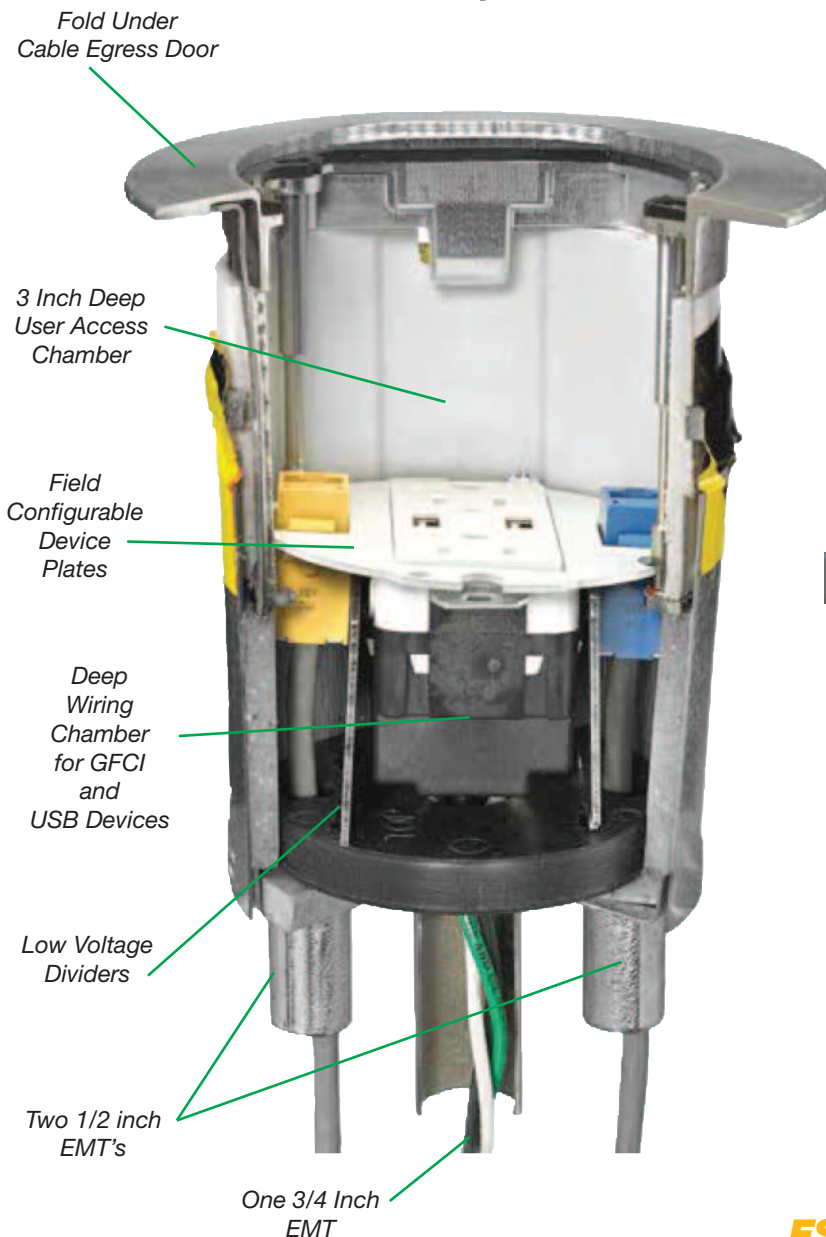

Smart Fit Series

SF4 - 4" Fire-Rated Poke-Thru

FSR

Metal Products Group

4" Fire-Rated Poke-Thru

0.12 Inch Thick Cover Flange, ADA Compliant

DESCRIPTION

FSR's 4" Fire-Rated "Poke-Thru" floor boxes provide aesthetics and installation ease. These sturdy core hole products combine flexibility via recessed mounting bracketry to accommodate a wide assortment of power, data and audio video connection options. Covers are available in three architectural finishes: Brushed Aluminum, Brushed Brass and Black providing an attractive appearance with superior durability. The entire cover door swings open 180° and the smaller cable access doors fold down for cable egress while the cover door is securely closed.

FEATURES

- Step down installation
- Maintains concrete floor fire rating up to two hours
- Junction box standard, 27 cubic inches
- One 3/4 inch conduit for power and two 1/2 inch conduits for low voltage
- 0.12 Inch Thick Cover Flange, ADA Compliant

17777
SF4-PT-ALM POKE-THRU
Brushed Aluminum

17778
SF4-PT-BLK POKE-THRU
Black Powder Coat

17779
SF4-PT-BRS POKE-THRU
Brushed Brass Plated

SF4-SPD2S / SF4-SPD

Subplates for 4" fittings (choose one)

17780
SF4-SPD2S SUBPLATE
Decora and 2 Keystone

17781
SF4-SPD SUBPLATE
Single Decora

FURNITURE FEED POKE-THRU

18349
SF-CPT-FF-ALM Assembled 4" FF -
Furniture Feed POKE-THRU

COVERS ONLY

17992- SF4-CVR-ALM
17993-SF4-CVR-BRS
17994-SF4-CVR-BLK

BOX ONLY

18051 - SF4-PT