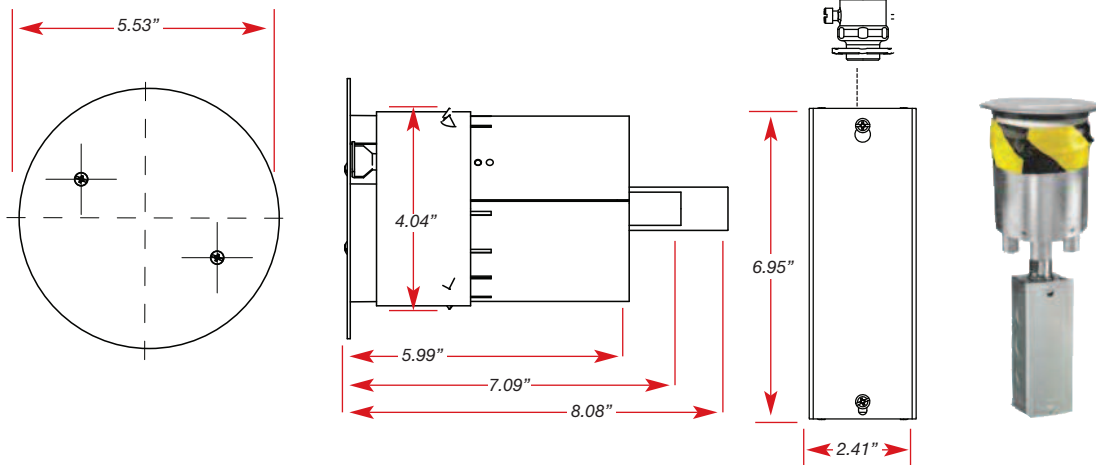

DIMENSIONS