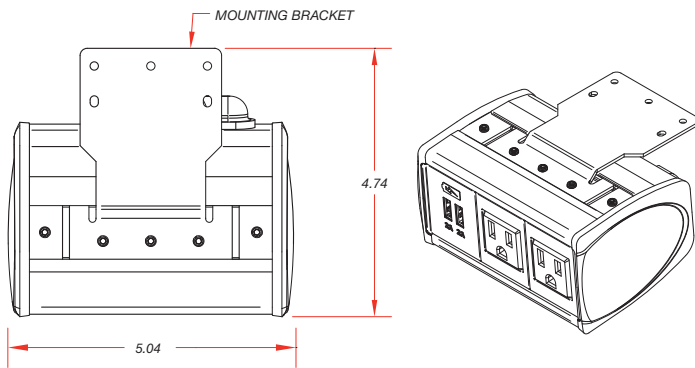

SYM-CL CLAMP-ON MODEL DIMENSIONS

SYM-CL shown with Optional 1SS insert kit

SYM-UT UNDER-TABLE MODEL DIMENSIONS

SYM-UT shown with Optional 1SS insert kit

ORDERING KEY

Select Mounting Type:
 CL= Clamp-On
 UT=Under-Table