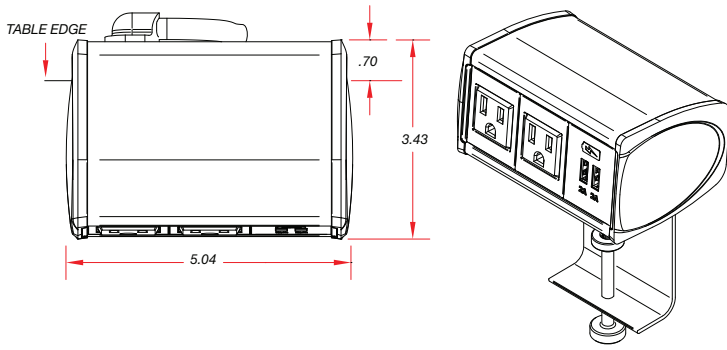

- Elegant Design now available in Red, Yellow, Blue, Green or Black
- No hardware visible to user
- Compact size
- Rated for commercial use
- Designed with 2 AC Outlets
- One Dual USB Charger with full 5V 10W charging capability on each charging port
- Sized to fit Cat-6 and larger cables
- Sized to fit HDMI Bulkheads and cables
- Multiple color combinations to choose from
- Non-marring C-Clamp table attachment with swivel screw tightener (Available for Clamp-On style only)
- Knurled knob for easy toolless clamping (Available for Clamp-On style only)

SYM-CL CLAMP-ON MODEL DIMENSIONS

SYM-CL shown with Optional 1SS insert kit

SYM-UT UNDER-TABLE MODEL DIMENSIONS

SYM-UT shown with Optional 1SS insert kit

ORDERING KEY

Select Mounting Type:
 CL= Clamp-On
 UT=Under-Table