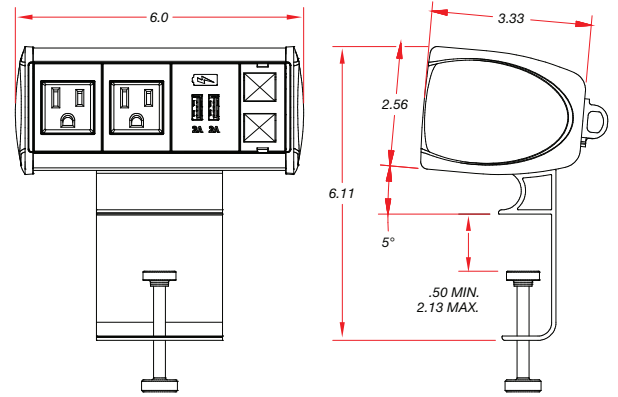

The possibilities for connectivity are also extensive with configurations available for power, USB and data. Both "Clamp-On" or "Under-Table" styles are offered for table, shelf, or chair mounting.

FEATURES

- Elegant Design now available in Red, Yellow, Blue, Green or Black
- No hardware visible to user
- Compact size
- Rated for commercial use
- Designed with 2 AC Outlets
- One Dual USB Charger with full 5V 10W charging capability on each charging port
- Sized to fit Cat-6 and larger cables
- Sized to fit HDMI Bulkheads and cables
- Multiple color combinations to choose from
- Non-marring C-Clamp table attachment with swivel screw tightener (Available for Clamp-On style only)
- Knurled knob for easy toolless clamping (Available for Clamp-On style only)

SYM-CL CLAMP-ON MODEL DIMENSIONS

SYM-CL shown with Optional 1SS insert kit

SYM-UT UNDER-TABLE MODEL DIMENSIONS

SYM-UT shown with Optional 1SS insert kit

ORDERING KEY

Select Mounting Type:
 CL= Clamp-On
 UT=Under-Table