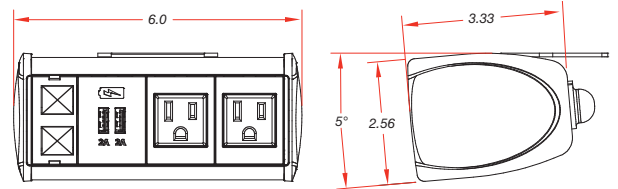

SYM-CL CLAMP-ON MODEL DIMENSIONS

SYM-CL shown with Optional 1SS insert kit

SYM-UT UNDER-TABLE MODEL DIMENSIONS

SYM-UT shown with Optional 1SS insert kit

ORDERING KEY

Select Mounting Type:
 CL= Clamp-On
 UT=Under-Table