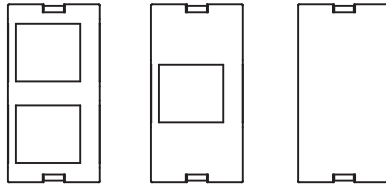

SYM-CL MODEL DIMENSIONS

SYM-UT MODEL DIMENSIONS

CALCULATING DIMENSIONS

For Calculating Approximate Length of any Symphony Clamp-On or Under-Table Box Assembly:

“AC” Inserts

Add 1.5” for each AC Insert
Minimum: 2
Maximum: 5

“CA” Inserts

Add 1.5” for each Dual USB Insert
Minimum: 0
Maximum: 2

“SS” Insert Kit

Add 1” for a Single, Dual or Blank Insert
Minimum: 0

End Caps

Add 0.5” for the two end caps

Examples:

Model: SYM-CL-2AC-1CA-1SS