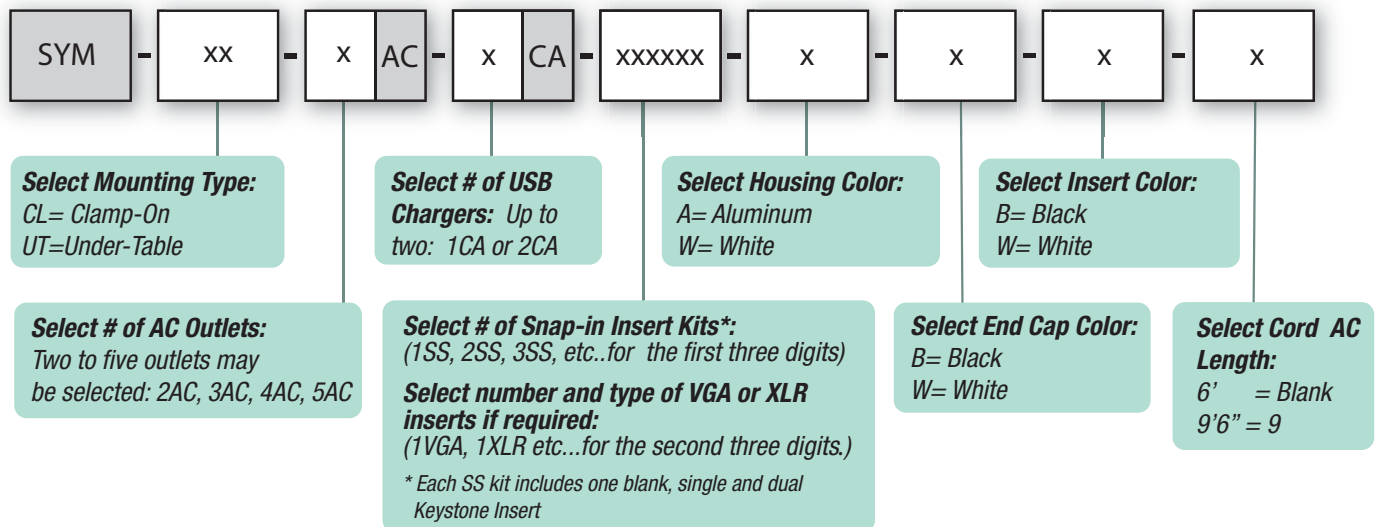

ORDERING INFORMATION

Stock Units

Four popular Symphony Clamp-On table box units are stocked for your convenience. These all have 2 AC outlets, 1 Dual USB charger and come with or without 1 keystone SS insert kit. All units have an aluminum housing with black (ABB) or white (AWW) end caps and inserts.

Item	Model Number	Description
18125	SYM-CL-2AC1CA-ABB	Clamp-On Symphony Table Box with 2 Outlets, 1 Dual USB-A Charger in an Aluminum House with Black End Caps and Inserts
18126	SYM-CL-2AC1CA-AWW	Clamp-On Symphony Table Box with 2 Outlets, 1 Dual USB-A Charger in an Aluminum House with White End Caps and Inserts
18127	SYM-CL-2AC1CA1SS-ABB	Clamp-On Symphony Table Box with 2 Outlets, 1 Dual USB-A Charger, Keystone Connector Kit in an Aluminum House with Black End Caps and Inserts
18128	SYM-CL-2AC1CA1SS-AWW	Clamp-On Symphony Table Box with 2 Outlets, 1 Dual USB-A Charger, 1 Keystone Connector Kit in an Aluminum House with White End Caps and Inserts

Assemble to Order Model Number Key

Keystone Snap-In connectors for Symphony

Item	Model Number	Description
18130	SS-CAT5e-W	SYM PUNCH DOWN CAT-5e JACK 1000BASE-T
18131	SS-CAT5e-B	SYM PUNCH DOWN CAT-5e JACK 1000BASE-T
18132	SS-CAT6-W	SYM PUNCH DOWN CAT-6 JACK 10GbE
18133	SS-CAT6-B	SYM PUNCH DOWN CAT-6 JACK 10GbE
18129	SS-HDMI-W	SYM AND TBL BOX WHITE PASS-THRU
17288	SS-HDMI-B	SYM AND TBL BOX BLACK PASS-THRU
17624	SS-SCAT6A	CAT6A SHIELDED SNAP IN CONNECTOR
46966	SS-USBA-B	PASS THRU SNAP-IN FITS ANY SS-3PORT & TABLE BOXES
25991	SS-RJ45-B	PASS THRU SNAP-IN BLACK CONNECTOR CAT 5E
16820	SS-RJCAT6-B	PASS THRU SNAP-IN BLACK RJ-45 CAT 6 CONNECTOR

Specifications are subject to change without notice

244 Bergen Boulevard, Woodland Park, NJ 07424
Phone: 973.785.4347 · Fax: 973.785.4207
Web: www.fsrinc.com · E-mail: sales@fsrinc.com