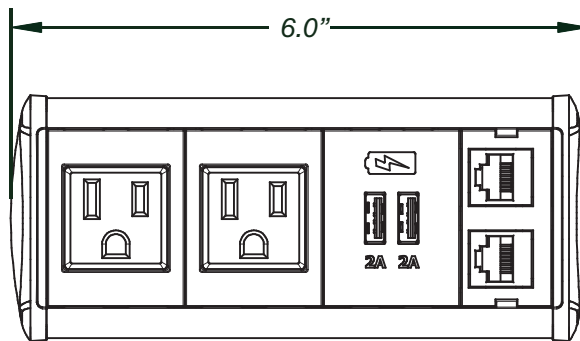

SYM-CL MODEL DIMENSIONS

SYM-UT MODEL DIMENSIONS

CALCULATING DIMENSIONS

For Calculating Approximate Length of any Symphony Clamp-On or Under-Table Box Assembly:

“AC” Inserts

Add 1.5” for each AC Insert
Minimum: 2
Maximum: 5

“CA” Inserts

Add 1.5” for each Dual USB Insert
Minimum: 0
Maximum: 2

“SS” Insert Kit

Add 1” for a Single, Dual or Blank Insert
Minimum: 0

End Caps

Add 0.5” for the two end caps

Examples:

Model: SYM-CL-2AC-1CA-1SS