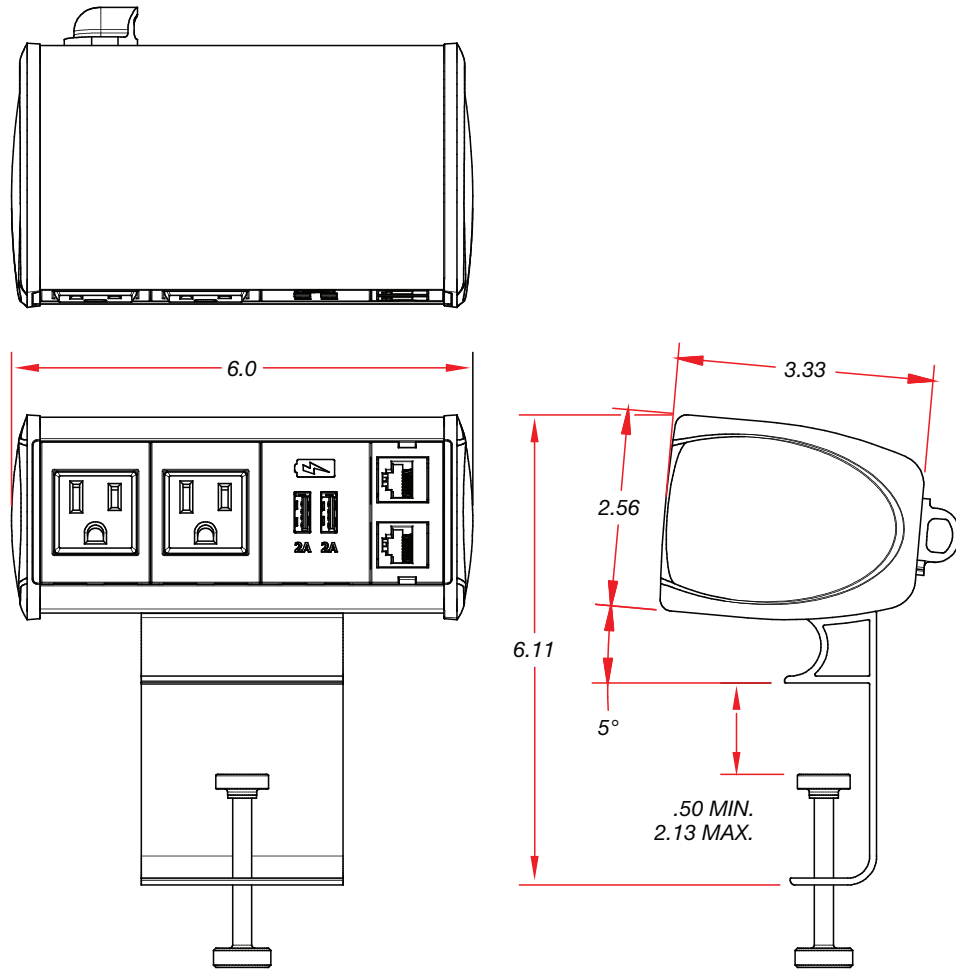

FEATURES

- Elegant Aluminum Design
- No hardware visible to user
- Compact size
- Rated for commercial use
- Designed for 2 to 5 Outlets
- Up to 2-Dual USB Chargers with full 5V 10W charging capability on each charging port
- Sized to fit Cat-6 and larger cables
- Sized to fit HDMI Bulkheads and cables
- Multiple color combinations to choose from
- Available in Clamp-On or Under-Table styles
- Non-marring C-Clamp table attachment with swivel screw tightener
- Knurled knob for easy toolless clamping (Clamp models)

SYM-CL MODEL DIMENSIONS

SYM-UT MODEL DIMENSIONS

CALCULATING DIMENSIONS

For Calculating Approximate Length of any Symphony Clamp-On or Under-Table Box Assembly:

“AC” Inserts

Add 1.5” for each AC Insert
Minimum: 2
Maximum: 5