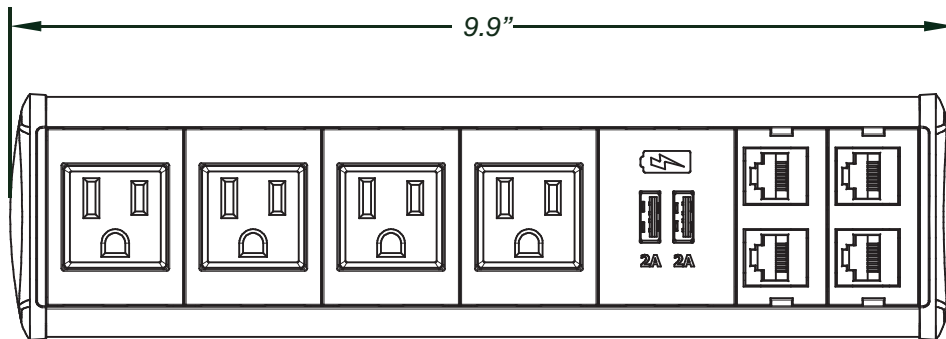

SYM-CL MODEL DIMENSIONS

SYM-UT MODEL DIMENSIONS

CALCULATING DIMENSIONS

For Calculating Approximate Length of any Symphony Clamp-On or Under-Table Box Assembly:

“AC” Inserts

Add 1.5” for each AC Insert
Minimum: 2
Maximum: 5

“CA” Inserts

Add 1.5” for each Dual USB Insert
Minimum: 0
Maximum: 2

“SS” Insert Kit

Add 1” for a Single, Dual or Blank Insert
Minimum: 0

End Caps

Add 0.5” for the two end caps

Examples:

Model: SYM-CL-2AC-1CA-1SS

No hardware visible to user

Model: SYM-CL-4AC-1CA-2SS

ORDERING INFORMATION

Stock Units

Four popular Symphony Clamp-On table box units are stocked for your convenience. These all have 2 AC outlets, 1 Dual USB charger and come with or without 1 keystone SS insert kit. All units have an aluminum housing with black (ABB) or white (AWW) end caps and inserts.