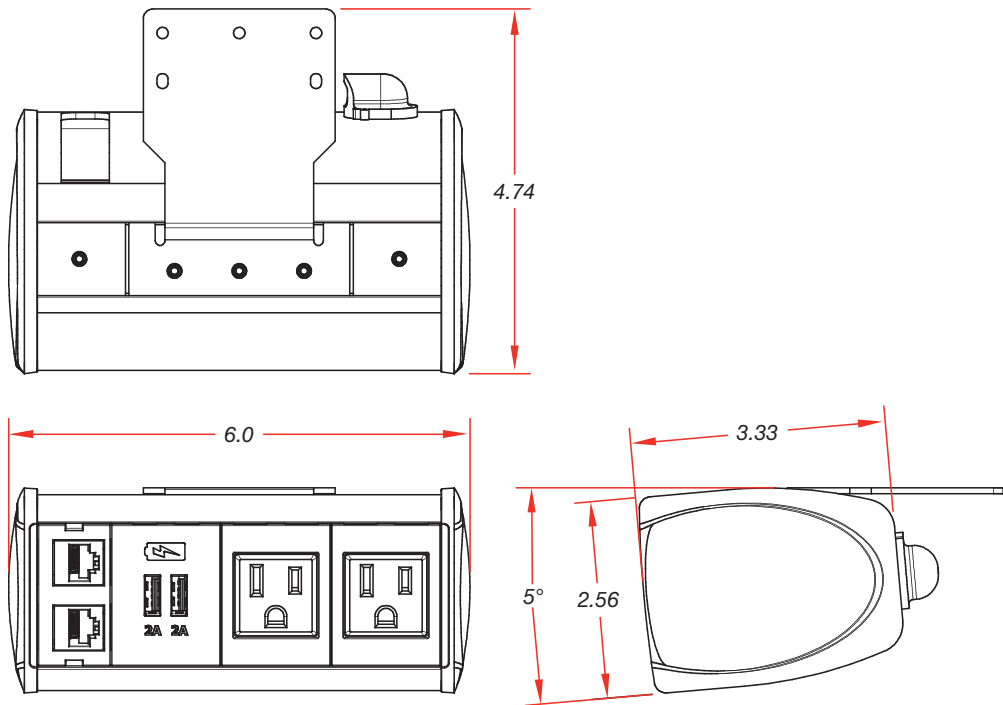

FEATURES

- Elegant Aluminum Design
- No hardware visible to user
- Compact size
- Rated for commercial use
- Designed for 2 to 5 Outlets
- Up to 2-Dual USB Chargers with full 5V 10W charging capability on each charging port
- Sized to fit Cat-6 and larger cables
- Sized to fit HDMI Bulkheads and cables
- Multiple color combinations to choose from
- Available in Clamp-On or Under-Table styles
- Non-marring C-Clamp table attachment with swivel screw tightener
- Knurled knob for easy toolless clamping (Clamp models)

SYM-CL MODEL DIMENSIONS

SYM-UT MODEL DIMENSIONS

CALCULATING DIMENSIONS

For Calculating Approximate Length of any Symphony Clamp-On or Under-Table Box Assembly:

“AC” Inserts

Add 1.5” for each AC Insert
Minimum: 2
Maximum: 5