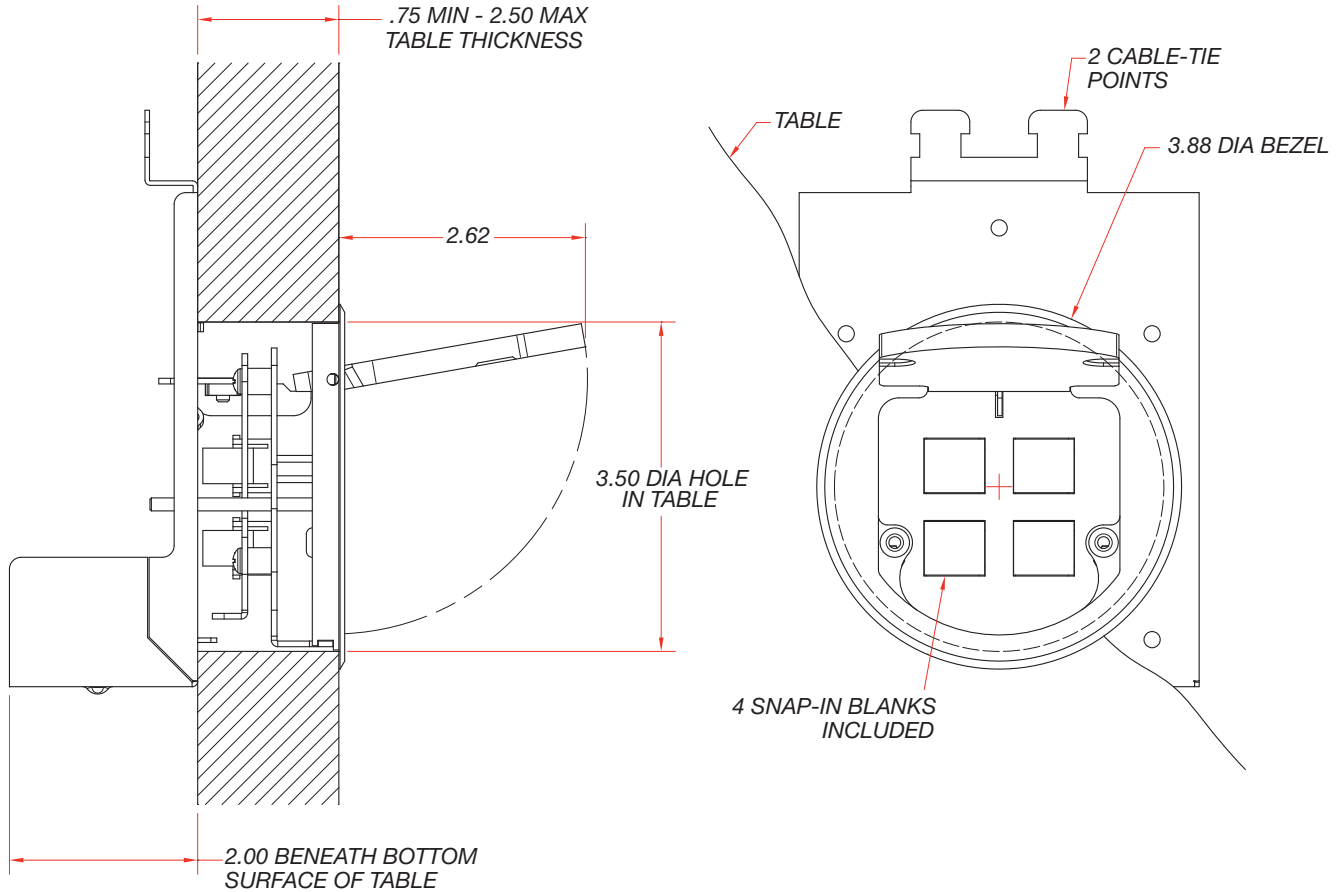

DIMENSIONS

T3-4SS