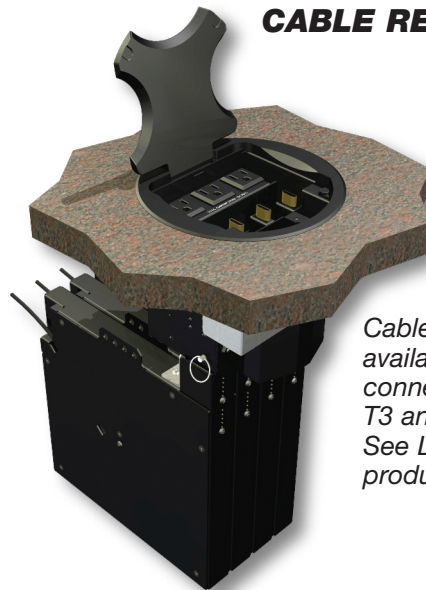

CABLE RETRACTORS

Cable retractor kits are available with multiple connector options for T3 and T6 table boxes. See LIT1497D for product details.

Specifications are subject to change without notice.

FSR Inc.

244 Bergen Boulevard, Woodland Park, NJ 07424
Phone: 973.785.4347 · Fax: 973.785.4207
Order Desk: 1-800-332-FSR1
Web: fsrinc.com · E-mail: sales@fsrinc.com