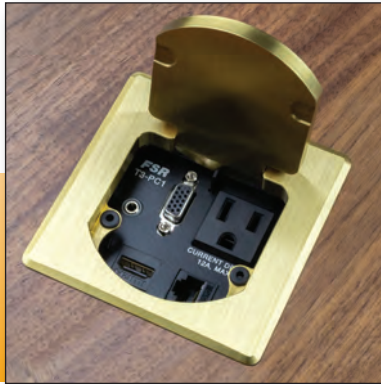

T3-PC1D

Table Boxes

US Patent US D553,306 S

FSR

Metal Products Group

T3-PC1D

T3-PC1D-SQ-BRS

T3-PC1D-BLK

DESCRIPTION

The T3-PC1D series are perfect table boxes for single users, where convenient access to network drops, ac power sources and video/audio displays is required. The small footprint provides an un-obtrusive complement to any décor.

The T3-PC1D allows the user to connect their Laptop or PC to an external video display and house sound system as well as "link up" with network and phone lines. The T3-PC1D has an HDMI pass through, stereo audio, RJ-45, HD-15 and AC power connectors to satisfy most applications. Pushbutton / LED and cable pull style options are available on select models.

The T3-PC1D includes:
1 AC Power outlet (pre-mounted)
1 HD15 Computer Video Female Connector
1 Stereo mini jack with 3-pin screw terminal plug
1 CAT5e pass through connector (pre-mounted)
1 HDMI pass through connector (pre-mounted)
1 Pre-wired Power cord with plug