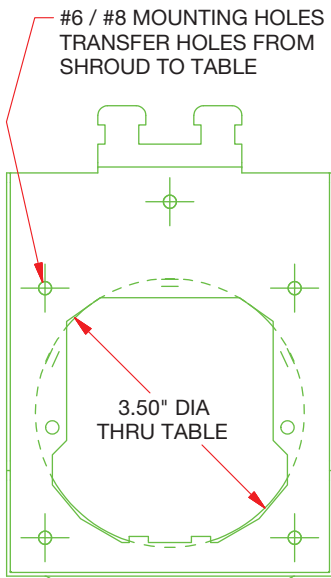

TYPICAL ASSEMBLY

1. INSTALL SHROUD TO UNDERSIDE OF TABLE HOLE WITH WOOD SCREWS AS SHOWN. ORIENT PER DESIRED COVER SWING DIRECTION.
2. MAKE ELECTRICAL CONNECTIONS AS REQUIRED AND ENSURE WIRES PASS THRU PROPER OPENINGS IN THE SHROUD. DROP THE T3 ASSEMBLY INTO THE HOLE (COVER ORIENTATION IS PRE-SET BY SHROUD INSTALLATION).
3. PASS THE DESIRED-LENGTH (2) LONG THREADED ROD THRU SHROUD AND THREAD INTO T3 ASSEMBLY. TURN THE LOCKING NYLON NUT UP SNUG AGAINST THE SHROUD BASEPLATE TO PULL THE T3 ASSEMBLY DOWN COMPLETELY INTO PLACE IN THE TABLE HOLE.
4. TIE WRAP CABLES TO THE TAB(S) PROVIDED ON SHROUD.

ASSEMBLED VIEW

UNDERSIDE VIEW OF SHROUD

MODEL ILLUSTRATED
MAY DIFFER FROM
MODEL PURCHASED

1.00" MIN TO
2-1/2" MAX
TABLE
THICKNESS
(3/4" MIN FOR
NO-BUTTON
MODEL)

PRE-CUT
3.50" DIA
HOLE IN
TABLE

CABLE TIE TAB