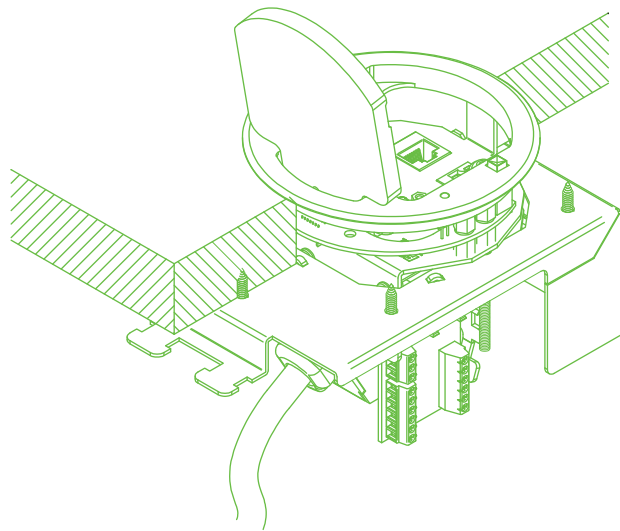

AUDIO OUTPUT PINOUT

T3-PC1D

MODELS WITH PUSHBUTTONS & BI-COLOR LEDs

(See ordering table)

T3-PC1D-1B-BLK

T3-PC1D-2B-BLK

T3-PC1D-CP-1B-SQBLK

T3-PC1D-2B-SQALU

TYPICAL ASSEMBLY

1. INSTALL SHROUD TO UNDERSIDE OF TABLE HOLE WITH WOOD SCREWS AS SHOWN. ORIENT PER DESIRED COVER SWING DIRECTION.
2. MAKE ELECTRICAL CONNECTIONS AS REQUIRED AND ENSURE WIRES PASS THRU PROPER OPENINGS IN THE SHROUD. DROP THE T3 ASSEMBLY INTO THE HOLE (COVER ORIENTATION IS PRE-SET BY SHROUD INSTALLATION).
3. PASS THE DESIRED-LENGTH (2) LONG THREADED ROD THRU SHROUD AND THREAD INTO T3 ASSEMBLY. TURN THE LOCKING NYLON NUT UP SNUG AGAINST THE SHROUD BASEPLATE TO PULL THE T3 ASSEMBLY DOWN COMPLETELY INTO PLACE IN THE TABLE HOLE.
4. TIE WRAP CABLES TO THE TAB(S) PROVIDED ON SHROUD.

ASSEMBLED VIEW

UNDERSIDE VIEW OF SHROUD

MODEL ILLUSTRATED
MAY DIFFER FROM
MODEL PURCHASED

1.00" MIN TO
2-1/2" MAX
TABLE
THICKNESS
(3/4" MIN FOR
NO-BUTTON
MODEL)

PRE-CUT
3.50" DIA
HOLE IN
TABLE

CABLE TIE TAB