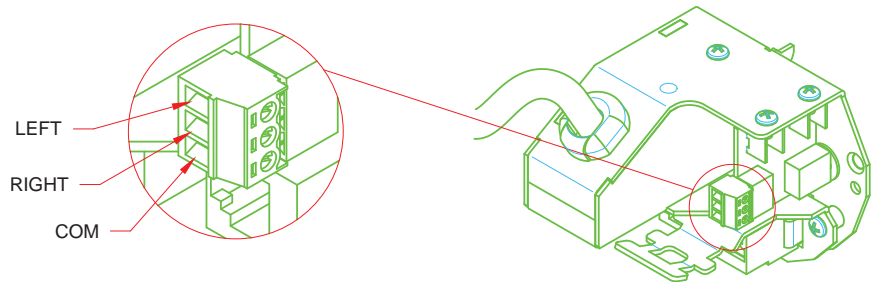

AUDIO OUTPUT PINOUT

T3-PC1D

MODELS WITH PUSHBUTTONS & BI-COLOR LEDs

(See ordering table)

T3-PC1D-1B-BLK

T3-PC1D-2B-BLK

T3-PC1D-CP-1B-SQBLK

T3-PC1D-2B-SQALU

TYPICAL ASSEMBLY

1. INSTALL SHROUD TO UNDERSIDE OF TABLE HOLE WITH WOOD SCREWS AS SHOWN. ORIENT PER DESIRED COVER SWING DIRECTION.
2. MAKE ELECTRICAL CONNECTIONS AS REQUIRED AND ENSURE WIRES PASS THRU PROPER OPENINGS IN THE SHROUD. DROP THE T3 ASSEMBLY INTO THE HOLE (COVER ORIENTATION IS PRE-SET BY SHROUD INSTALLATION).
3. PASS THE DESIRED-LENGTH (2) LONG THREADED ROD THRU SHROUD AND THREAD INTO T3 ASSEMBLY. TURN THE LOCKING NYLON NUT UP SNUG AGAINST THE SHROUD BASEPLATE TO PULL THE T3 ASSEMBLY DOWN COMPLETELY INTO PLACE IN THE TABLE HOLE.
4. TIE WRAP CABLES TO THE TAB(S) PROVIDED ON SHROUD.