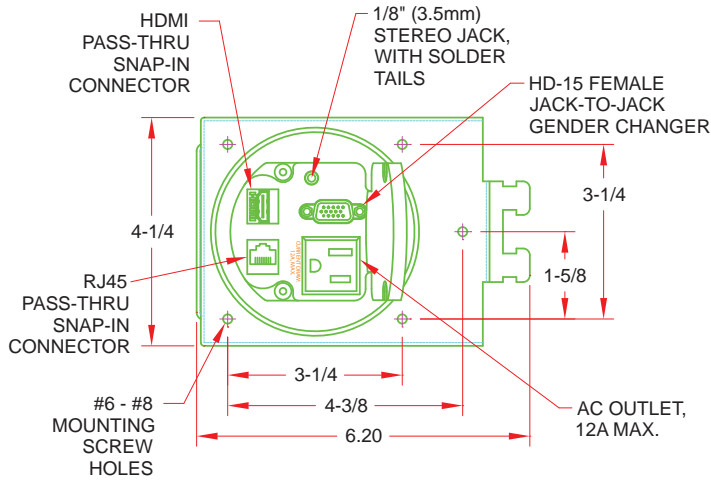

DIMENSIONS

T3-PC1D

T3-PC1D

(SHOWN WITH ROUND COVER)