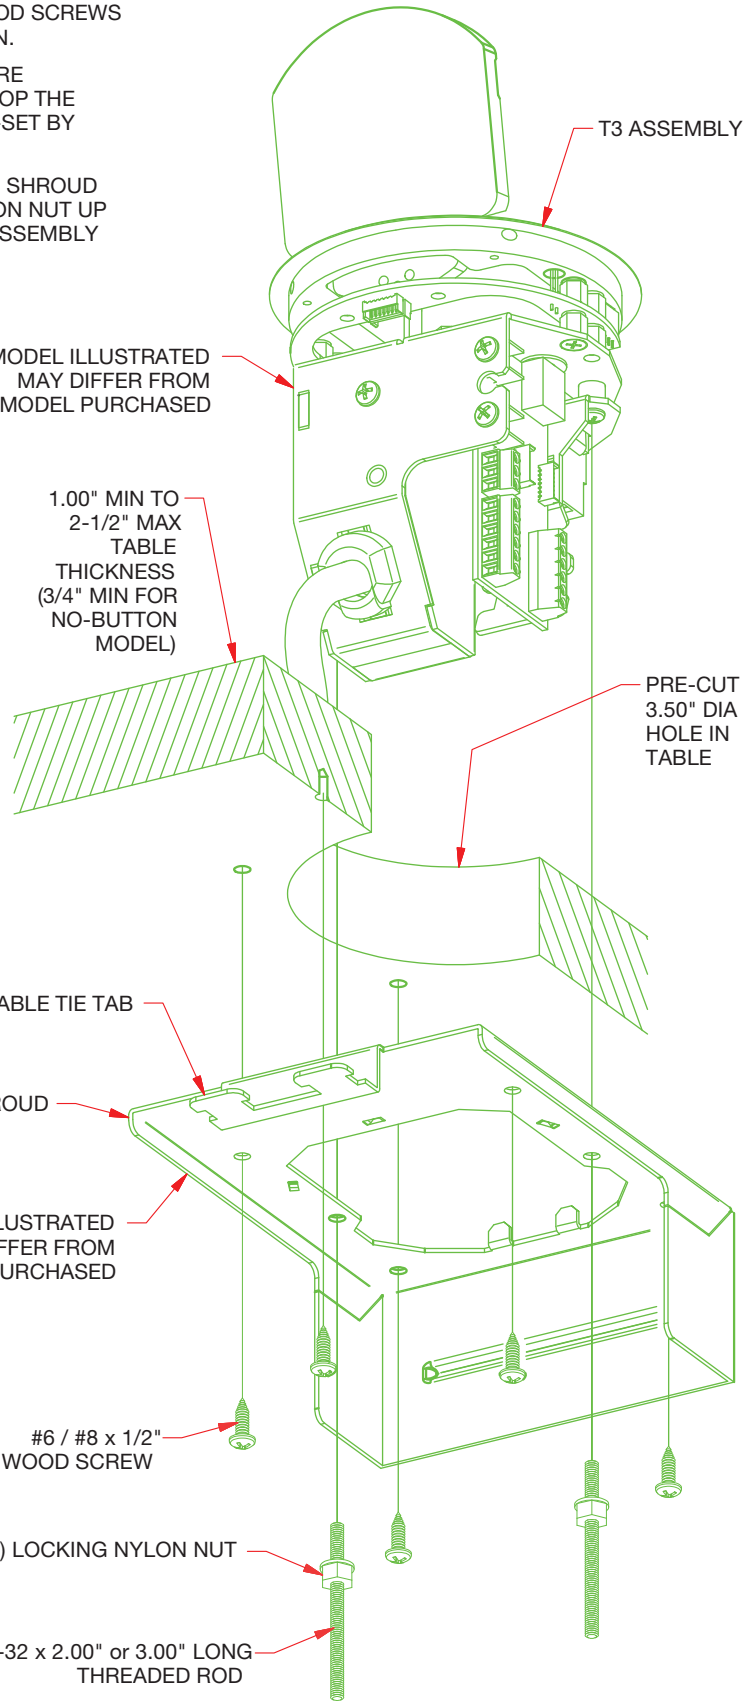

SHROUD

MODEL ILLUSTRATED
MAY DIFFER FROM
MODEL PURCHASED

#6 / #8 x 1/2"
WOOD SCREW

(2) LOCKING NYLON NUT

(2) #6-32 x 2.00" or 3.00" LONG
THREADED ROD

T3 ASSEMBLY

ORDERING INFORMATION

T3-PC1D

T3-PC1D 3.5" HDMI Round Table Box with HD-15, Stereo Audio, HDMI and Data w/AC - Plug		
17276	T3-PC1D-BLK	Round - Black
17277	T3-PC1D-SQBLK	Square - Black
17278	T3-PC1D-ALU	Round - Aluminum
17279	T3-PC1D-SQALU	Square - Aluminum
17280	T3-PC1D-BRS	Round - Brass
17281	T3-PC1D-SQBRS	Square - Brass
T3-PC1D 3.5" HDMI Round Table Box with HD-15, Stereo Audio, HDMI and Data w/AC - Plug		
17640	T3-PC1D-1B-ALU	Round - Aluminum, 1 momentary pushbutton / 1 bi-color LED
17641	T3-PC1D-1B-BLK	Round - Black, 1 momentary pushbutton / 1 bi-color LED
T3-PC1D 3.5" HDMI Round Table Box Two Pushbutton w/Square or Round Cover		
17646	T3-PC1D-2B-ALU	Round - Aluminum, 2 momentary pushbuttons / 2 bi-color LEDs
17647	T3-PC1D-2B-BLK	Round - Black, 2 momentary pushbuttons / 2 bi-color LEDs
Pull Out Style Cables - 9' AC Cord with 3 Prong Edison Plug		
17421	T3-PC1DCP-BLK	DIG-A/V-DATA 3.5" Cable Pull Round Table Box
17424	T3-PC1DCP-SQBLK	DIG-A/V-DATA 3.5" Cable Pull Square Table Box
17422	T3-PC1DCP-ALM	DIG-A/V-DATA 3.5" Cable Pull Round Table Box
17425	T3-PC1DCP-SQALM	DIG-A/V-DATA 3.5" Cable Pull Square Table Box
17423	T3-PC1DCP-BRS	DIG-A/V-DATA 3.5" Cable Pull Round Table Box
Pull Out Style Cables - Pigtails for Hardwired AC Input		
17427	T3-PC1DHWCP-BLK	DIG-A/V-Data 3.5" Cable Pull Round Table Box
17430	T3-PC1DHWCP-SQBLK	DIG-A/V-Data 3.5" Cable Pull Square Table Box
17428	T3-PC1DHWCP-ALM	DIG-A/V-Data 3.5" Cable Pull Round Table Box
17431	T3-PC1DHWCP-SQALM	DIG-A/V-Data 3.5" Cable Pull Square Table Box
17429	T3-PC1DHWCP-BRS	DIG-A/V-Data 3.5" Cable Pull Round Table Box