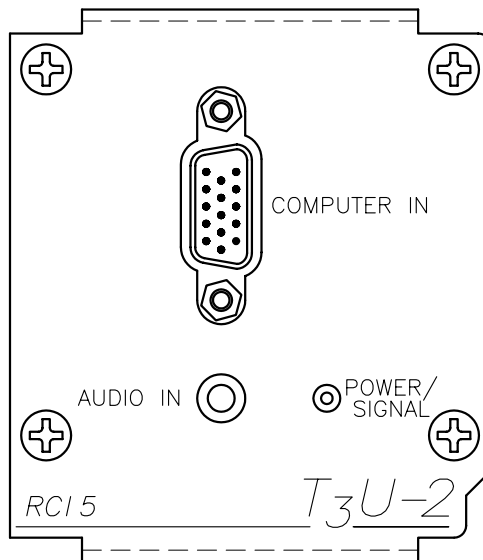

4

3

2

1

C

C

B

B

A

A

Touchboards

205 Westwood Ave, Long Branch, NJ 07740
Phone: 866-94 BOARDS (26273) / (732)-222-1511
Fax: (732)-222-7088 | E-mail: sales@touchboards.com

FSR inc.
244 BERGEN BLVD.
W. PATERSON, NJ 07424
TEL. (973) 785-4347
FAX (973) 785-3318

TITLE: RIGHT SIDE INSERT w/CI-5 BLK
COMPUTER VIDEO/STEREO AUDIO INTERFACE
DRAWN BY: JRE DATE: 07/26/06 REV: -
DWG#: T3U-2-RC15 SCALE: 1:1

4

3

2

1