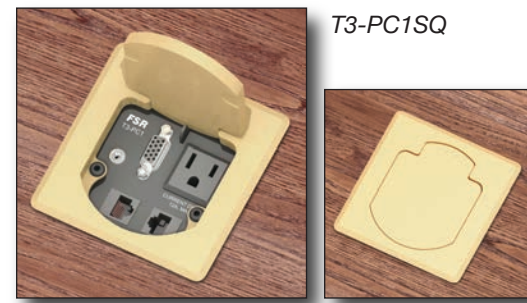

T3-PC1, T3-PC1D, T3-PC1-CP

T3-PC1SQ

T3-PC1D-CP

T3-PC1D-CP
Shown with round cover in brass.

T3-PC1D-CP

T3-PC1D-CP-SQ

The T3-PC1 can be installed in tables 3/4" to 2 1/2" thick. They are shipped with 3" installation screws and the components listed below.

US Patent US D553,306 S

T3-PC1 3.5" Table Box with 1 HD-15 Male / 1 3.5mm St Audio / 2 Data / 1 AC Outlet			
16241	T3-PC1-BLK	SURFACE MOUNTED CONNECTORS	ROUND - BLACK
16892	T3-PC1-SQBLK		SQUARE - BLACK
16240	T3-PC1-ALU		ROUND - ALUMINUM
16891	T3-PC1-SQALU		SQUARE - ALUMINUM
16242	T3-PC1-BRS	9' AC CORD WITH THREE-PRONG EDISON PLUG	ROUND - BRASS
16893	T3-PC1-SQBRS		SQUARE - BRASS
16976	T3-PC1-CP-BLK		ROUND - BLACK
16979	T3-PC1-CP-SQBLK		SQUARE - BLACK
16975	T3-PC1-CP-ALU	PULL OUT STYLE CABLES	ROUND - ALUMINUM
16878	T3-PC1-CP-SQALU		SQUARE - ALUMINUM
16977	T3-PC1-CP-BRS		ROUND - BRASS
16980	T3-PC1-CP-SQBRS		SQUARE - BRASS
17023	T3-PC1HWCP-BLK	9' AC CORD WITH THREE-PRONG EDISON PLUG	ROUND - BLACK
17026	T3-PC1HWCP-SQBLK		SQUARE - BLACK
17022	T3-PC1HWCP-ALU		ROUND - ALUMINUM
17025	T3-PC1HWCP-SQALU		SQUARE - ALUMINUM
17024	T3-PC1HWCP-BRS	PULL OUT STYLE CABLES	ROUND - BRASS
17027	T3-PC1HWCP-SQBRS		SQUARE - BRASS
		PIGTAILS FOR HARDWIRED AC INPUT	ROUND - BRASS
			SQUARE - BRASS

T3-PC1D 3.5" Table Box with 1 HDMI / 1 HD-15 Male / 1 3.5mm St Audio / 1 Data / 1 AC Outlet			
17276	T3-PC1D-BLK	SURFACE MOUNTED CONNECTORS	ROUND - BLACK
17277	T3-PC1D-SQBLK		SQUARE - BLACK
17278	T3-PC1D-ALU		ROUND - ALUMINUM
17279	T3-PC1D-SQALU		SQUARE - ALUMINUM
17280	T3-PC1D-BRS	9' AC CORD WITH THREE-PRONG EDISON PLUG	ROUND - BRASS
17281	T3-PC1D-SQBRS		SQUARE - BRASS
17421	T3-PC1DCP-BLK		ROUND - BLACK
17424	T3-PC1DCP-SQBLK		SQUARE - BLACK
17422	T3-PC1DCP-ALU	PULL OUT STYLE CABLES	ROUND - ALUMINUM
17425	T3-PC1DCP-SQALU		SQUARE - ALUMINUM
17423	T3-PC1DCP-BRS		ROUND - BRASS
17426	T3-PC1DCP-SQBRS		SQUARE - BRASS
17427	T3-PC1DHWCP-BLK	9' AC CORD WITH THREE-PRONG EDISON PLUG	ROUND - BLACK
17430	T3-PC1DHWCP-SQBLK		SQUARE - BLACK
17428	T3-PC1DHWCP-ALU		ROUND - ALUMINUM
17431	T3-PC1DHWCP-SQALU		SQUARE - ALUMINUM
17429	T3-PC1DHWCP-BRS	PULL OUT STYLE CABLES	ROUND - BRASS
17432	T3-PC1DHWCP-SQBRS		SQUARE - BRASS
		PIGTAILS FOR HARDWIRED AC INPUT	ROUND - BRASS
			SQUARE - BRASS

T3-PC1D 3.5" Table Box with 1 HDMI / 1 HD-15 Male / 1 Button & 1 LED / 1 3.5mm St Audio / 1 Data / 1 AC Outlet			
17641	T3-PC1D-1B-BLK	SURFACE MOUNTED CONNECTORS	ROUND - BLACK
17644	T3-PC1D-1B-SQBLK		SQUARE - BLACK
17640	T3-PC1D-1B-ALU		ROUND - ALUMINUM
17643	T3-PC1D-1B-SQALU		SQUARE - ALUMINUM
17642	T3-PC1D-1B-BRS	MOMENTARY SWITCH AND BI-COLOR 5V/12V LED	ROUND - BRASS
17645	T3-PC1D-1B-SQBRS		SQUARE - BRASS
			ROUND - BRASS
			SQUARE - BRASS
		9' AC CORD WITH THREE-PRONG EDISON PLUG	ROUND - BRASS
			SQUARE - BRASS
			ROUND - BRASS
			SQUARE - BRASS