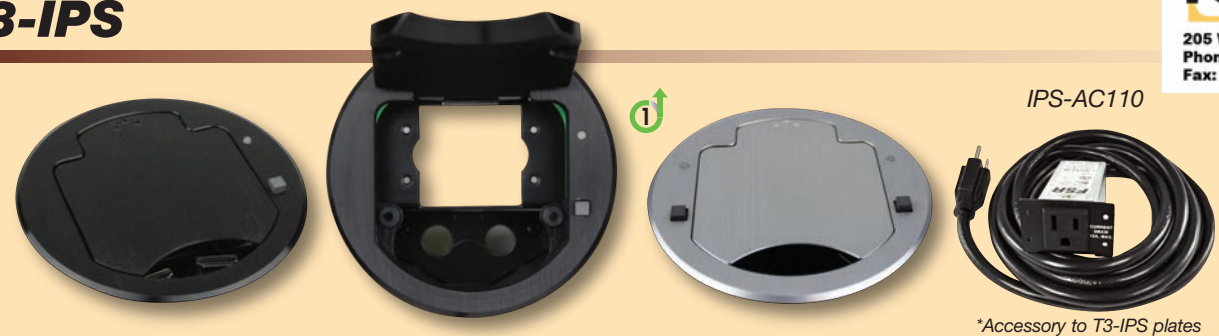

T3-IPS

This symbol indicates the device is **Retractor Ready** and accepts the number of retractors shown in the circle.

*Accessory to T3-IPS plates

Whatever the cabling scenario may be, the T3-IPS table boxes have it covered. The box interior is ready to accept the appropriate combination of FSR's IPS connector plates with two IPS spaces provided. Brackets with cable pull openings are provided for; a single cable (HDMI or Display Port), 1 HD-15 (VGA) cable with 1/8" audio cable or two HDMI or Display Port cables to be stored safely under the cover and easily deployed when needed.

TB Series Table Boxes

The new **TB-BOSE** and **TB-BOSE-IPS** table boxes are tilt top style table boxes designed specifically to contain a Bose™ FreeSpace 3 Surface-Mount Satellite Cube Speaker, the TB-BOSE has space for the speaker only. The TB-BOSE-IPS has space for the speaker and up to four (4) IPS (Intelligent Plate Solutions) insert plates.

Speaker provided by customer.

The **TB-IPS** is a tilt top style box that can be easily custom configured for any job. The unit has openings for up to (8) single IPS insert plates or a variety of multiple plate arrangements.