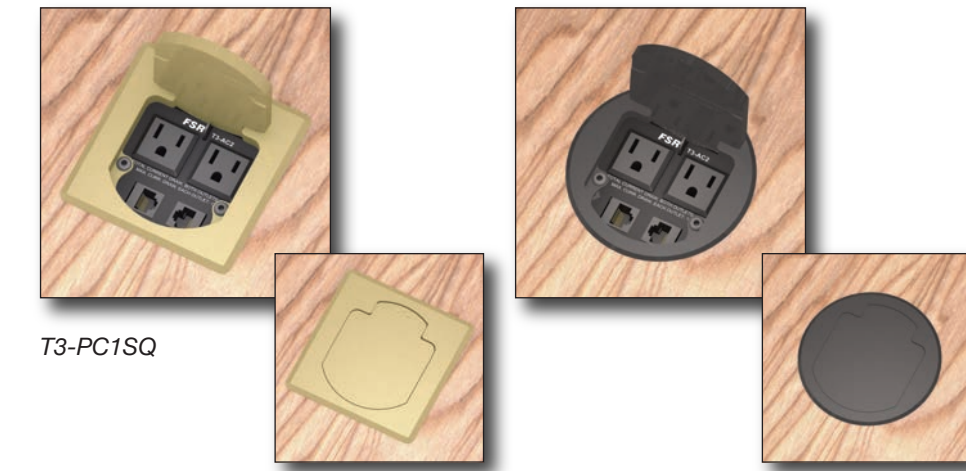

The keystone areas can be populated with a variety of connectors including network, telephone, RCA or mini stereo audio, push buttons and much more to suit unlimited applications. Alternate style snap in keystone connectors and blanks are available separately for either model.

These stylish table boxes fit a 3 1/2" round opening and are easily installed using a standard hole saw.

Round and square covers are available in black, brass or aluminum to blend with the decor.

The T3-PC1 includes:

- 1 AC Power outlet (pre-mounted)
- 1 HD15 Computer Video Female Connector
- 1 Stereo mini jack with 3-pin screw terminal plug
- 1 RJ-45 pass through keystone connector (pre-mounted)
- 1 RJ-11 pass through keystone connector (pre-mounted)
- 1 RJ-45 pass through keystone connector
- 1 Keystone Blank
- 1 Pre-wired Power cord with plug

The T3-PC1D includes:

- 1 AC Power outlet (pre-mounted)
- 1 HD15 Computer Video Female Connector
- 1 Stereo mini jack with 3-pin screw terminal plug
- 1 RJ-45 pass through keystone connector (pre-mounted)
- 1 HDMI pass through keystone connector (pre-mounted)
- 1 Pre-wired Power cord with plug

The T3-PC1-CP includes:

- 1 AC Power outlet with 9' Cord and plug
- 1 HD15 male to HD15 male Computer Video cable 5'
- 1 Stereo mini jack male to Stereo mini jack male cable 5'
- 2 RJ-45 to RJ-45 CAT-5e (EIA/TIA568B) cables 9'

T3-AC2, T3-AC2-CP

T3-PC1SQ

US Patent US D553,306 S