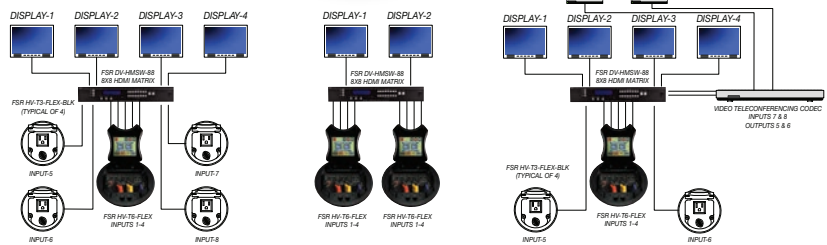

APPLICATIONS

- Court Rooms
- Desks
- Boardroom Tables
- Lecterns
- Control Consoles
- Lab Tables
- Classrooms

FEATURES

- Easy user access
- 4' of cable plays out from the top of the retractor
- 7' of cable exits from the rear of the retractor under the table
- Theft deterrent
- Choice of connector types and color coded to match HuddleVU systems
- Easy stackable mounting
- Ready for use in FSR's T6 and T3-IPS Table boxes
- Retractor life greater than 8,000 cycles

OVERALL DIMENSIONS WITH T3-IPS

TBRT RETRACTOR USING THE UT-1-RTMKT UNDER TABLE MOUNTING KIT

ORDERING INFORMATION

| Retractors | | |
|-----------------------------|--------------|---|
| 17632 | TBRT-HDMI-BK | Black HDMI Cable Retractor |
| 17633 | TBRT-HDMI-BL | Blue HDMI Cable Retractor |
| 17634 | TBRT-HDMI-RD | Red HDMI Cable Retractor |
| 17635 | TBRT-HDMI-YL | Yellow HDMI Cable Retractor |
| 17636 | TBRT-HD15-BK | Black HD-15 (VGA) with fixed 1/8" stereo jack |
| 17637 | TBRT-AUD-BK | Black 1/8" (3.5mm) Stereo Cable Retractor |
| 17638 | TBRT-CAT6-BK | Black Cat6 Cable Retractor |
| 17723 | TBRT-DSPT-BK | Black Display Port++ Cable Retractor |
| 17724 | TBRT-MiniDS | Mini Display Port Cable Retractor |
| 17725 | TBRT-USBA-BK | Black USB Type A Cable Retractor |
| Retractor Mounting Brackets | | |
| 17639 | T6-LB-RTMKT | T6 Large Bracket Retractor Mounting Kit |
| 17709 | T3-IPS-RTMKT | T3 Table Retractor Mounting Kit |
| 17729 | UT-1-RTMKT | Under Table Retractor Mounting Kit |

HuddleVU offers several different systems to meet your requirements, and provides workspace and connections for up to 7 students or faculty members. There are AC and USB power connections and color coded HDMI cables for each user. Simply plug in and push the color coded button and the user's notebook or tablet has control of the screen. Systems are also available for 2 or 4 screens using the T6-Flex touch screen control system.