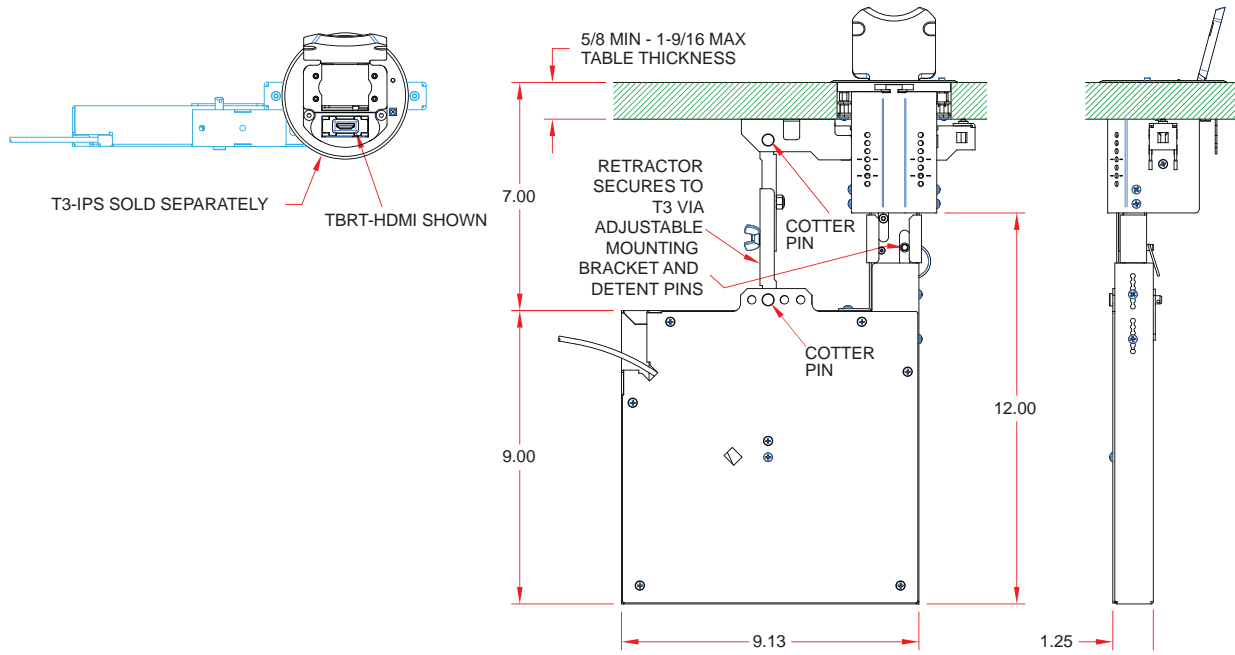

The Cable Retractors can also be mounted in a horizontal position under a table surface to maximize space and provide clearance for seating.

This symbol indicates the device is **RETRACTOR Ready** and accepts the number of retractors shown in the circle.

APPLICATIONS

- Court Rooms
- Desks
- Boardroom Tables
- Lecterns
- Control Consoles
- Lab Tables
- Classrooms

FEATURES

- Easy user access
- 4' of cable plays out from the top of the retractor
- 7' of cable exits from the rear of the retractor under the table
- Theft deterrent
- Choice of connector types and color coded to match HuddleVU systems
- Easy stackable mounting
- Ready for use in FSR's T6 and T3-IPS Table boxes
- Retractor life greater than 8,000 cycles

OVERALL DIMENSIONS WITH T3-IPS

TBRT RETRACTOR USING THE UT-1-RTMKT UNDER TABLE MOUNTING KIT

ORDERING INFORMATION

| Retractors | | |
|-----------------------------|--------------|---|
| 17632 | TBRT-HDMI-BK | Black HDMI Cable Retractor |
| 17633 | TBRT-HDMI-BL | Blue HDMI Cable Retractor |
| 17634 | TBRT-HDMI-RD | Red HDMI Cable Retractor |
| 17635 | TBRT-HDMI-YL | Yellow HDMI Cable Retractor |
| 17636 | TBRT-HD15-BK | Black HD-15 (VGA) with fixed 1/8" stereo jack |
| 17637 | TBRT-AUD-BK | Black 1/8" (3.5mm) Stereo Cable Retractor |
| 17638 | TBRT-CAT6-BK | Black Cat6 Cable Retractor |
| 17723 | TBRT-DSPT-BK | Black Display Port++ Cable Retractor |
| 17724 | TBRT-MiniDS | Mini Display Port Cable Retractor |
| 17725 | TBRT-USBA-BK | Black USB Type A Cable Retractor |
| Retractor Mounting Brackets | | |
| 17639 | T6-LB-RTMKT | T6 Large Bracket Retractor Mounting Kit |
| 17709 | T3-IPS-RTMKT | T3 Table Retractor Mounting Kit |
| 17729 | UT-1-RTMKT | Under Table Retractor Mounting Kit |