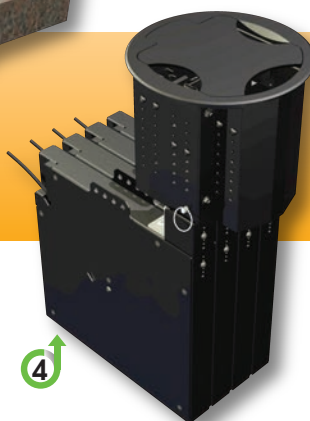

TBRT - Cable RETRACTORS

Touchboards

205 Westwood Ave, Long Branch, NJ 07740
Phone: 866-94 BOARDS (26273) | (732)-222-1511
Fax: (732)-222-7088 | E-mail: sales@touchboards.com

FSR

Metal Products Group

TBRT - Cable Retractors

TBRT with
T-6 series Table Box

TRBT Retractors

TRBT with
T3-IPS Series Table Box

DESCRIPTION

FSR's Cable Retractors balance form and function, making tangle-free cable management an easy task. This cable management system offers convenience as well as cable storage and protection, hiding unsightly cables when not in use. The cables can be quickly deployed by the user and extend to any length, up to four feet. A simple pull and release of the extended cable is all that is needed to return the cable to the protective reel. No button release is required.

The TBRT assemblies can be ordered in HDMI (4 color coded cables available for integration with HuddleVU systems), HD-15 (VGA) with fixed 1/8" stereo audio jack, CAT-6, 1/8" Stereo Audio, Display Port ++, Mini Display Port and USB. All cables are of highest quality and are tested for longevity. Retractor life is greater than 8,000 cycles. When used with the FSR T3-IPS or T-6 series Table Boxes, the adapter kits allow mounting of up to four cable retractor assemblies below the T6 Table Boxes and one retractor on the T3.

The Cable Retractors can also be mounted in a horizontal position under a table surface to maximize space and provide clearance for seating.

This symbol indicates the device is **RETRACTOR Ready** and accepts the number of retractors shown in the circle.