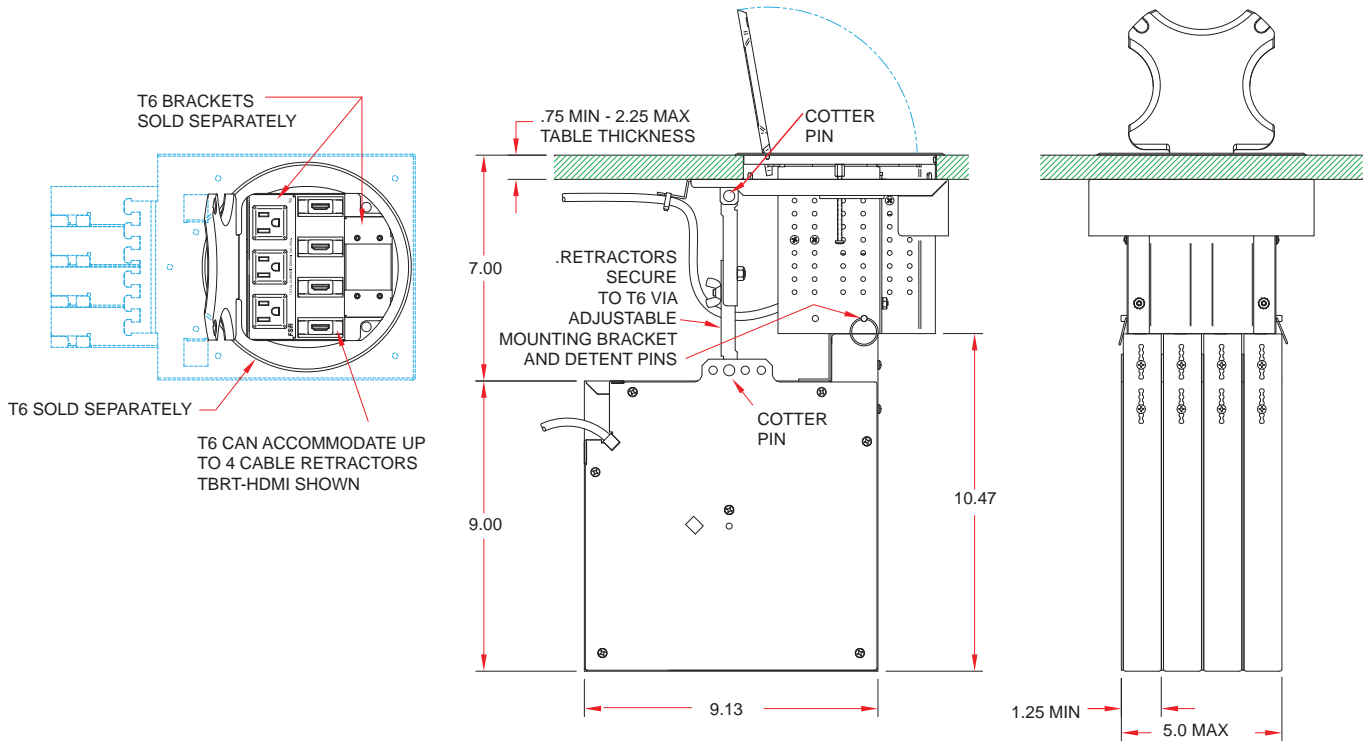

OVERALL DIMENSIONS WITH T-6