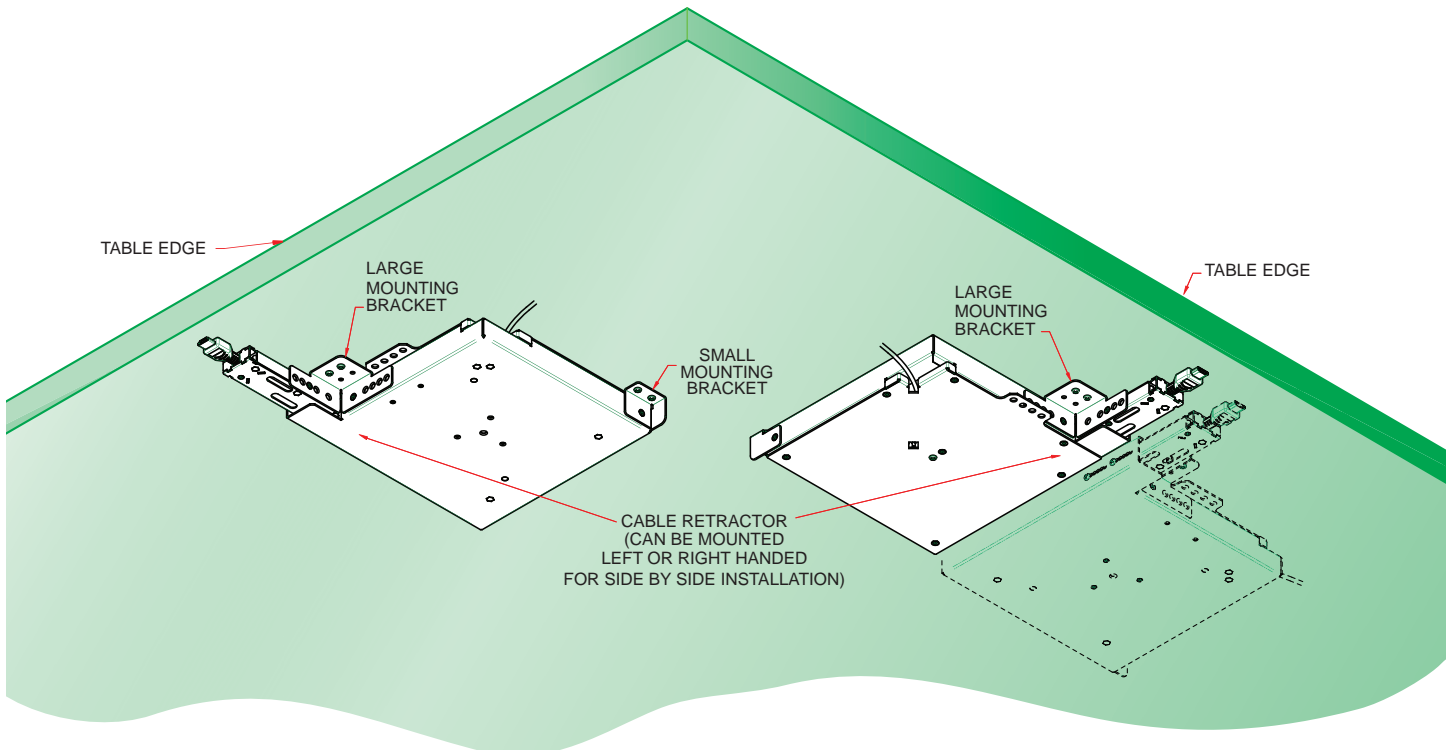

TBRT RETRACTOR USING THE UT-1-RTMKT UNDER TABLE MOUNTING KIT