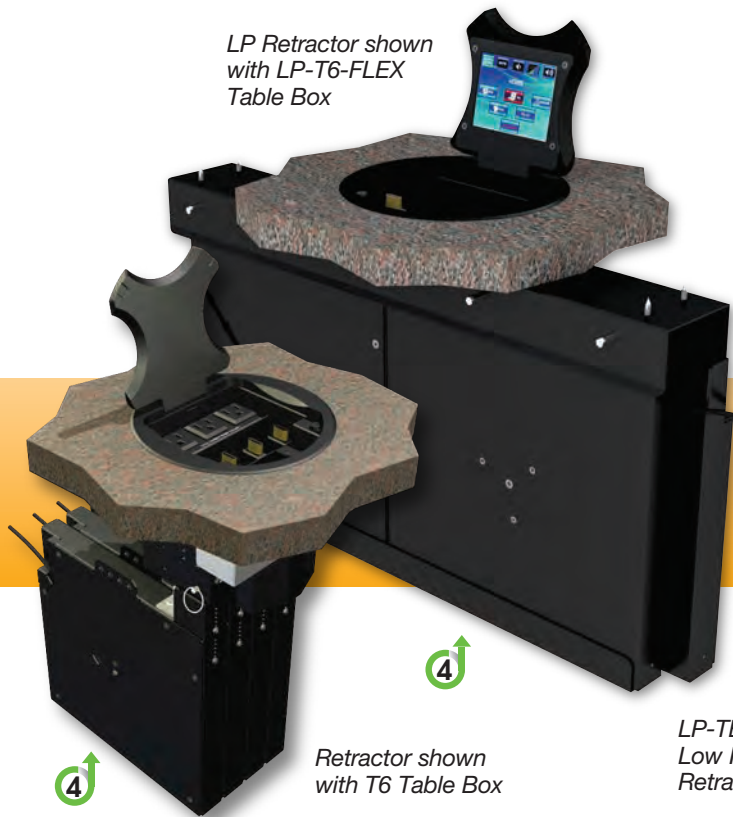

LP Retractor shown with LP-T6-FLEX Table Box

Retractor shown with T6 Table Box

LP-TBRT Low Profile Retractor