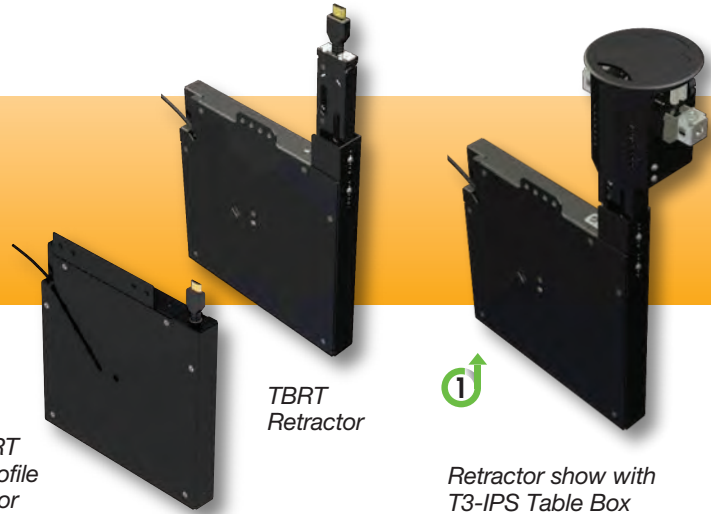

LP Retractor shown with LP-T6-FLEX Table Box

Retractor shown with T6 Table Box

LP-TBRT Low Profile Retractor

Sample illustration of configuration with Table Boxes. Boxes sold separately.

TBRT Retractor

Retractor show with T3-IPS Table Box

DESCRIPTION

FSR's Cable Retractors balance form and function, making tangle-free cable management an easy task. This cable management system offers convenience as well as cable storage and protection, hiding unsightly cables when not in use. The cables can be quickly deployed by the user and extend to any length, up to four or six feet (model dependent, see features.) A simple pull and release of the extended cable is all that is needed to return the cable to the protective reel. No button release is required.

The TBRT assemblies can be ordered in HDMI (4 color coded cables available for integration with HuddleVU systems), HD-15 (VGA) with fixed 1/8" stereo audio jack, CAT-6, 1/8" Stereo Audio, Display Port ++, Mini Display Port and USB. All cables are of highest quality and are tested for longevity. Retractor life is greater than 8,000 cycles. When used with the FSR T3-IPS or T-6 series Table Boxes, the adapter kits allow mounting of up to four cable retractor assemblies below the T6 Table Boxes and one retractor on the T3.

The Cable Retractors can also be mounted in a horizontal position under a table surface to maximize space and provide clearance for seating.

This symbol indicates the device is **RETRACTOR Ready** and accepts the number of retractors shown in the circle.