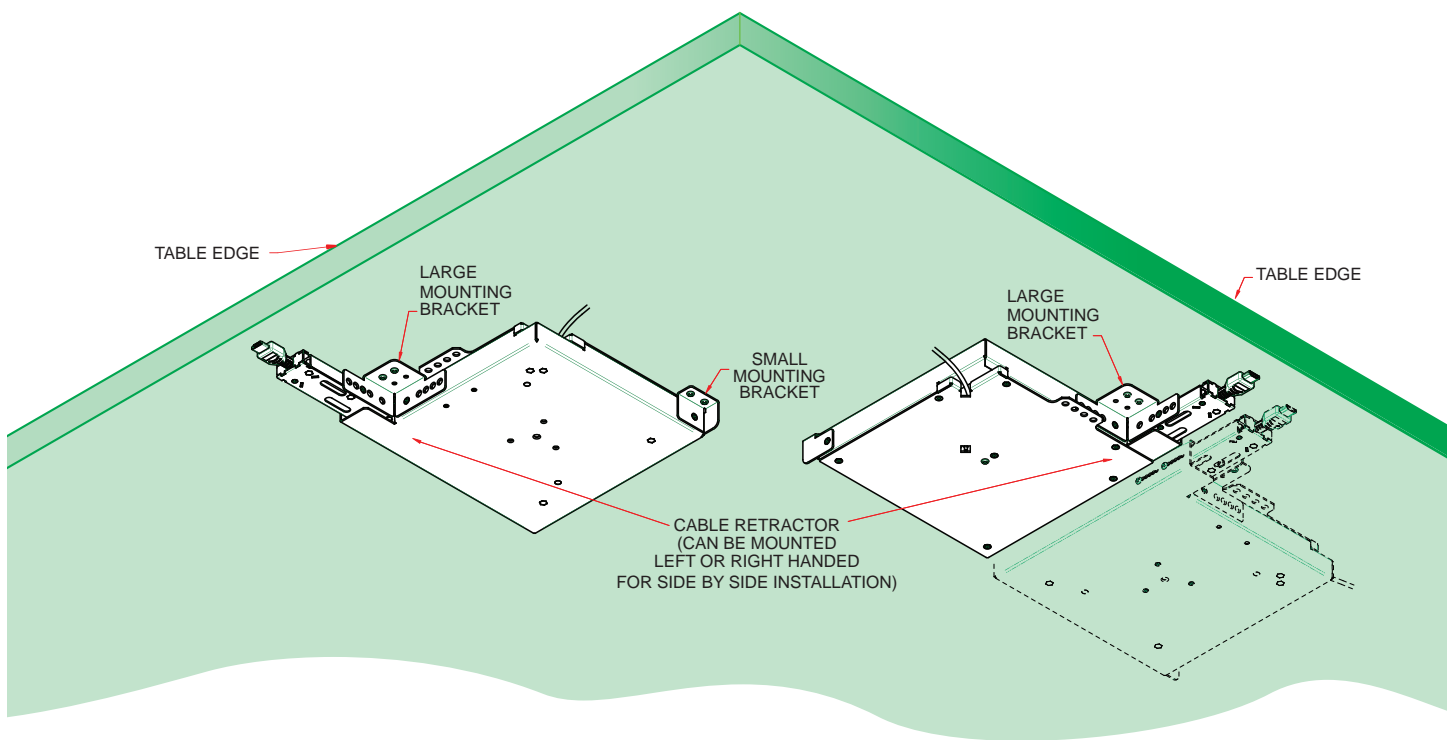

TBRT RETRACTOR USING THE UT-1-RTMKT UNDER TABLE MOUNTING KIT