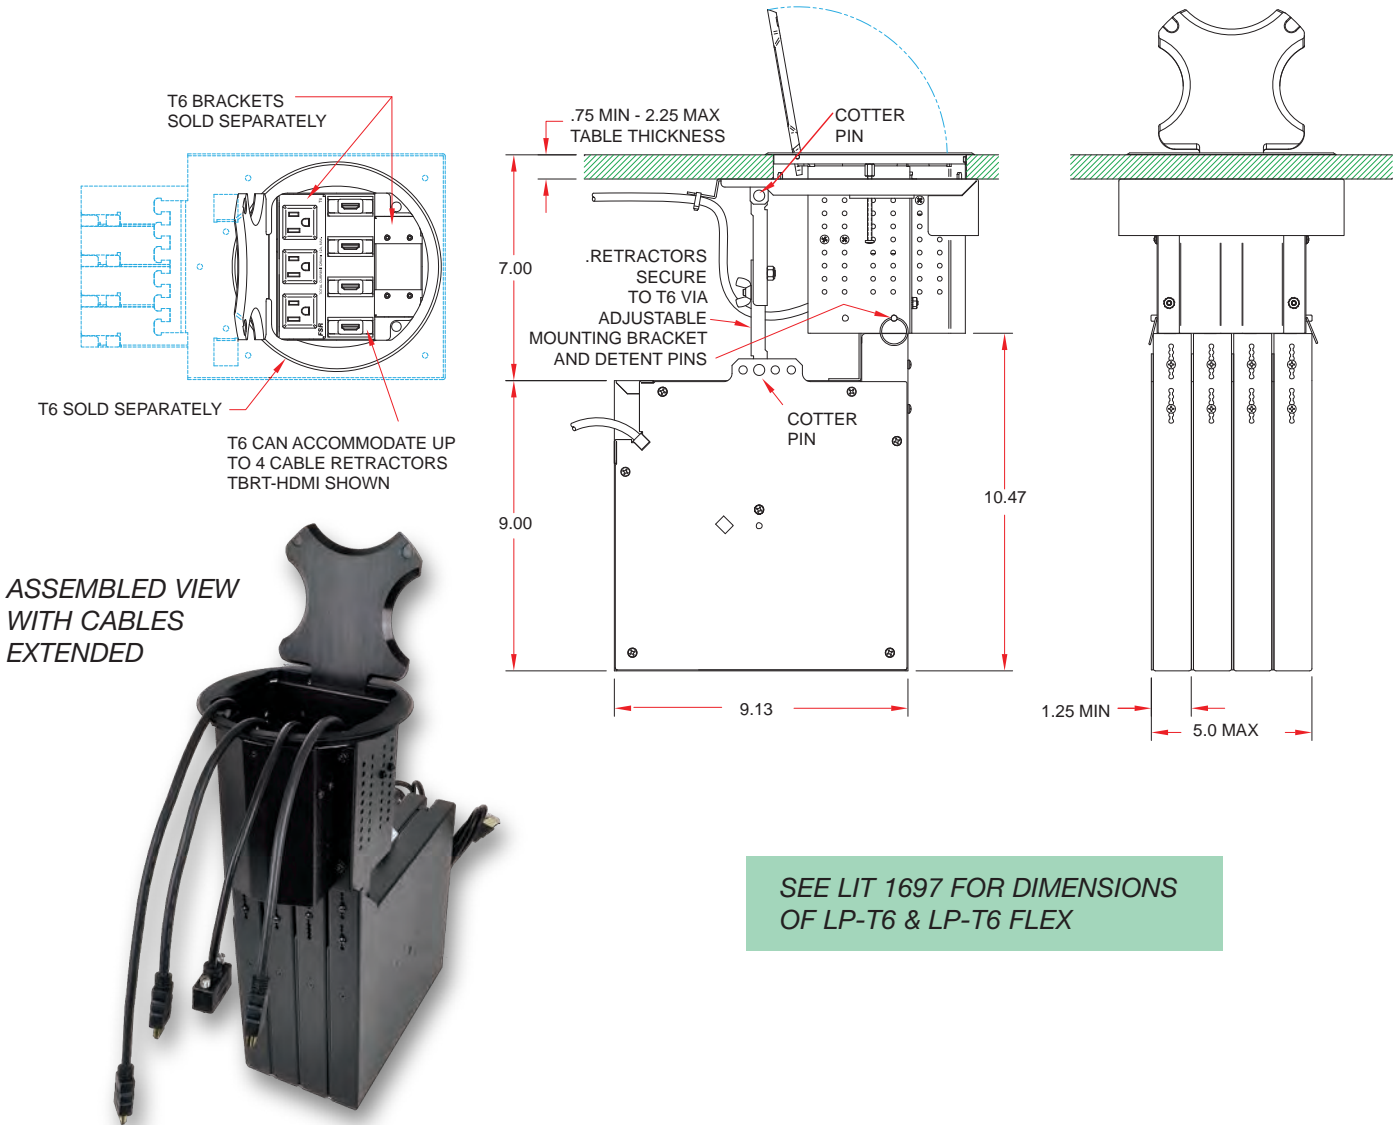

OVERALL DIMENSIONS WITH T-6