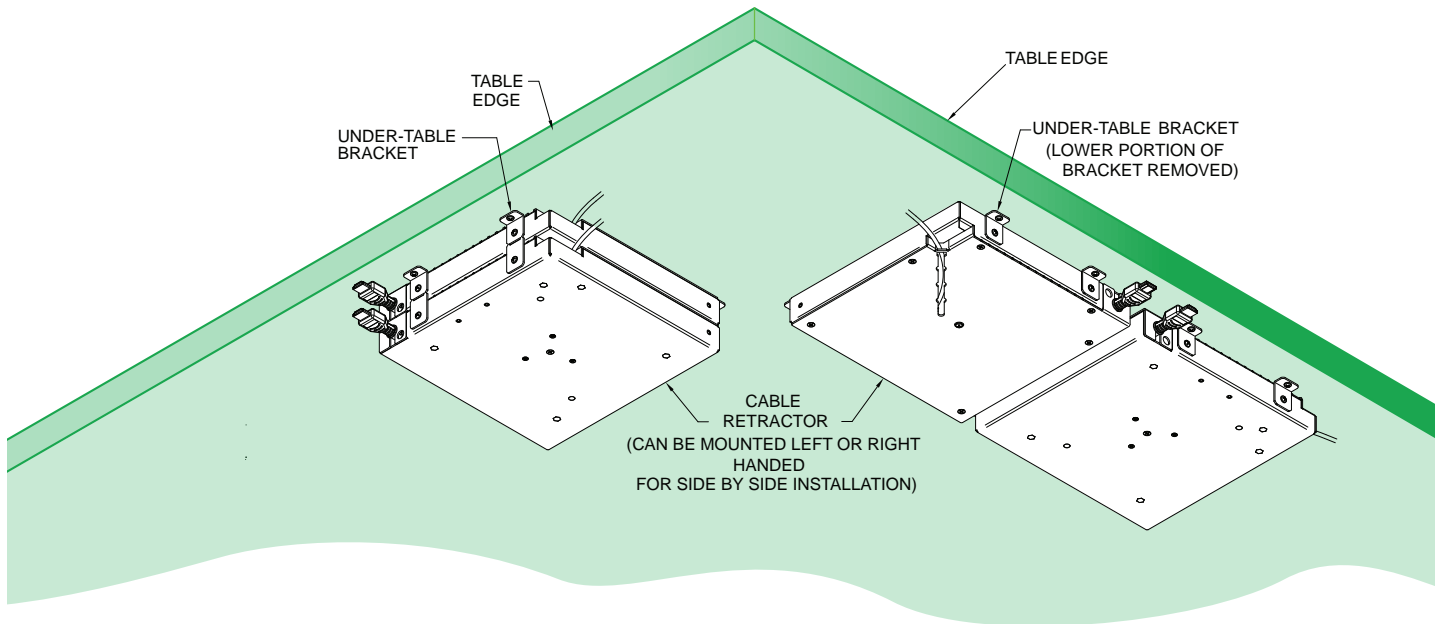

LP-TBRT RETRACTOR USING THE UT-2-LPRTMKT UNDER TABLE MOUNTING KIT