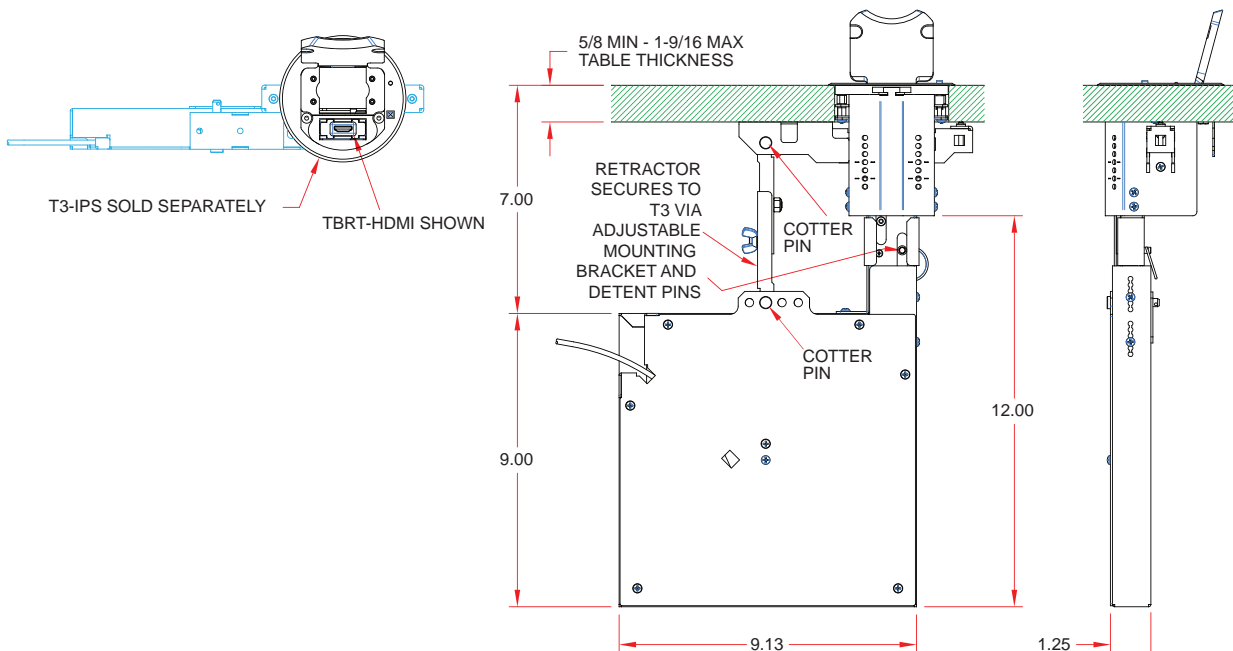

OVERALL DIMENSIONS WITH T3-IPS