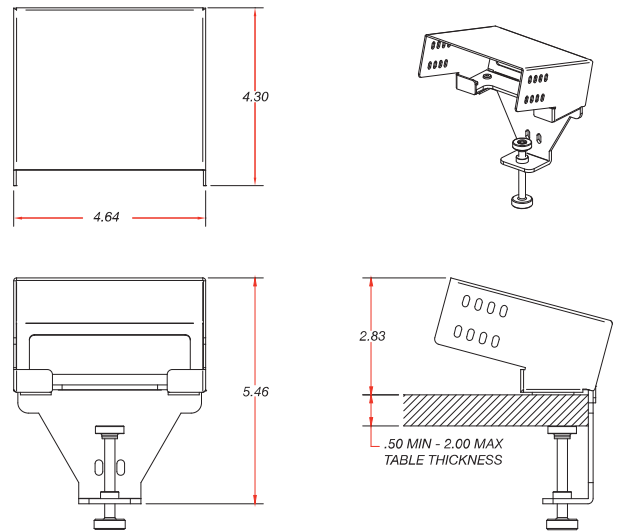

T6-LB LARGE BRACKETS

Item #	Part #	Description
17910	T6-LB-AC1CH	T6 Large Bracket w/1 AC Outlet and 4 Chargers
17956	T6-LB-AC1CH-W	T6 Large Bracket w/1 AC Outlet and 4 Chargers-white
17911	T6-LB-AC2CH	T6 Large Bracket w/2 AC Outlets and 2 Chargers
17957	T6-LB-AC2CH-W	T6 Large Bracket w/2 AC Outlets and 2 Chargers-white
17960	T6-LB-AC2U1	T6 Large Bracket w/2 AC outlets with 1 additional AC outlet in rear
17961	T6-LB-AC2U1-W	T6 Large Bracket w/2 AC outlets with 1 additional AC outlet in rear-white
17962	T6-LB-AC3RR	T6 Large Bracket w/3 outlets with center outlet rotated
17963	T6-LB-AC3RR-W	T6 Large Bracket w/3 outlets with center outlet rotated-white
17068	T6-LB-AC3HW	T6 Large Bracket w/ 3 AC Outlets – with pigtails for hard wiring
17914	T6-LB-UN	T6 Large Bracket for mounting of 4 IPS inserts or 6 cables
17070	T6-LB-5SS	T6 Large Bracket for mounting of 5 SS Snap In Connectors

DIMENSIONS

TM-UT1

5/8" LONG MOUNTING WOOD SCREWS PROVIDED

TM-OT1CL

TM-OT1SM

1/2" LONG MOUNTING WOOD SCREWS PROVIDED