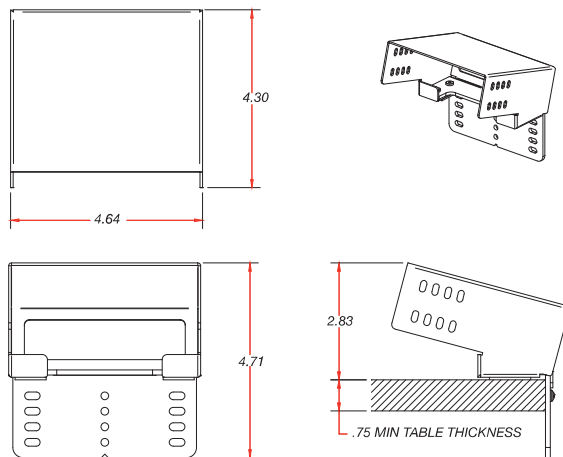

DIMENSIONS

TM-UT1

5/8" LONG MOUNTING WOOD SCREWS PROVIDED

TM-OT1CL

TM-OT1SM

1/2" LONG MOUNTING WOOD SCREWS PROVIDED