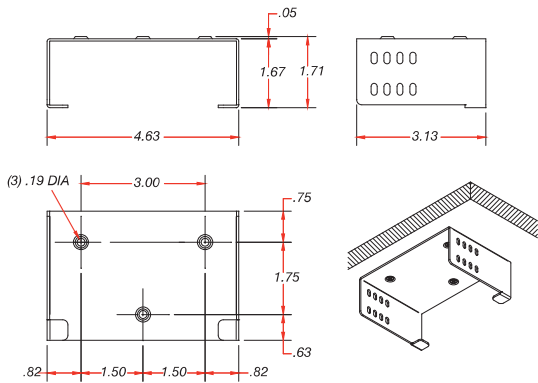

TM-xx ORDERING TABLE

Item #	Part #	Description
17976	TM-UT1-BLK	Undertable Mount For T6-LB Family of Inserts
17977	TM-UT1-AC2CH-BLK	Undertable T6-LB-AC2CH Mount Pre-Wired
17978	TM-UT1-WHT	Undertable Mount For T6-LB Family of Inserts
17979	TM-UT1-AC2CH-WHT	Undertable T6-LB-AC2CH Mount Pre-Wired
17980	TM-OT1CL-BLK	On-table Mount For T6-LB Family of Inserts
17981	TM-OT1CL-AC2CH-BLK	On-table T6-LB-AC2CH Mount Pre-Wired
17982	TM-OT1CL-WHT	On-table Mount For T6-LB Family of Inserts
17983	TM-OT1CL-AC2CH-WHT	On-table T6-LB-AC2CH Mount Pre-Wired
17984	TM-OT1SM-BLK	On-table Mount For T6-LB Family of Inserts
17985	TM-OT1SM-AC2CH-BLK	On-table T6-LB-AC2CH Mount Pre-Wired
17986	TM-OT1SM-WHT	On-table Mount For T6-LB Family of Inserts

DIMENSIONS

TM-UT1

5/8" LONG MOUNTING WOOD SCREWS PROVIDED

TM-OT1CL

TM-OT1SM

1/2" LONG MOUNTING WOOD SCREWS PROVIDED