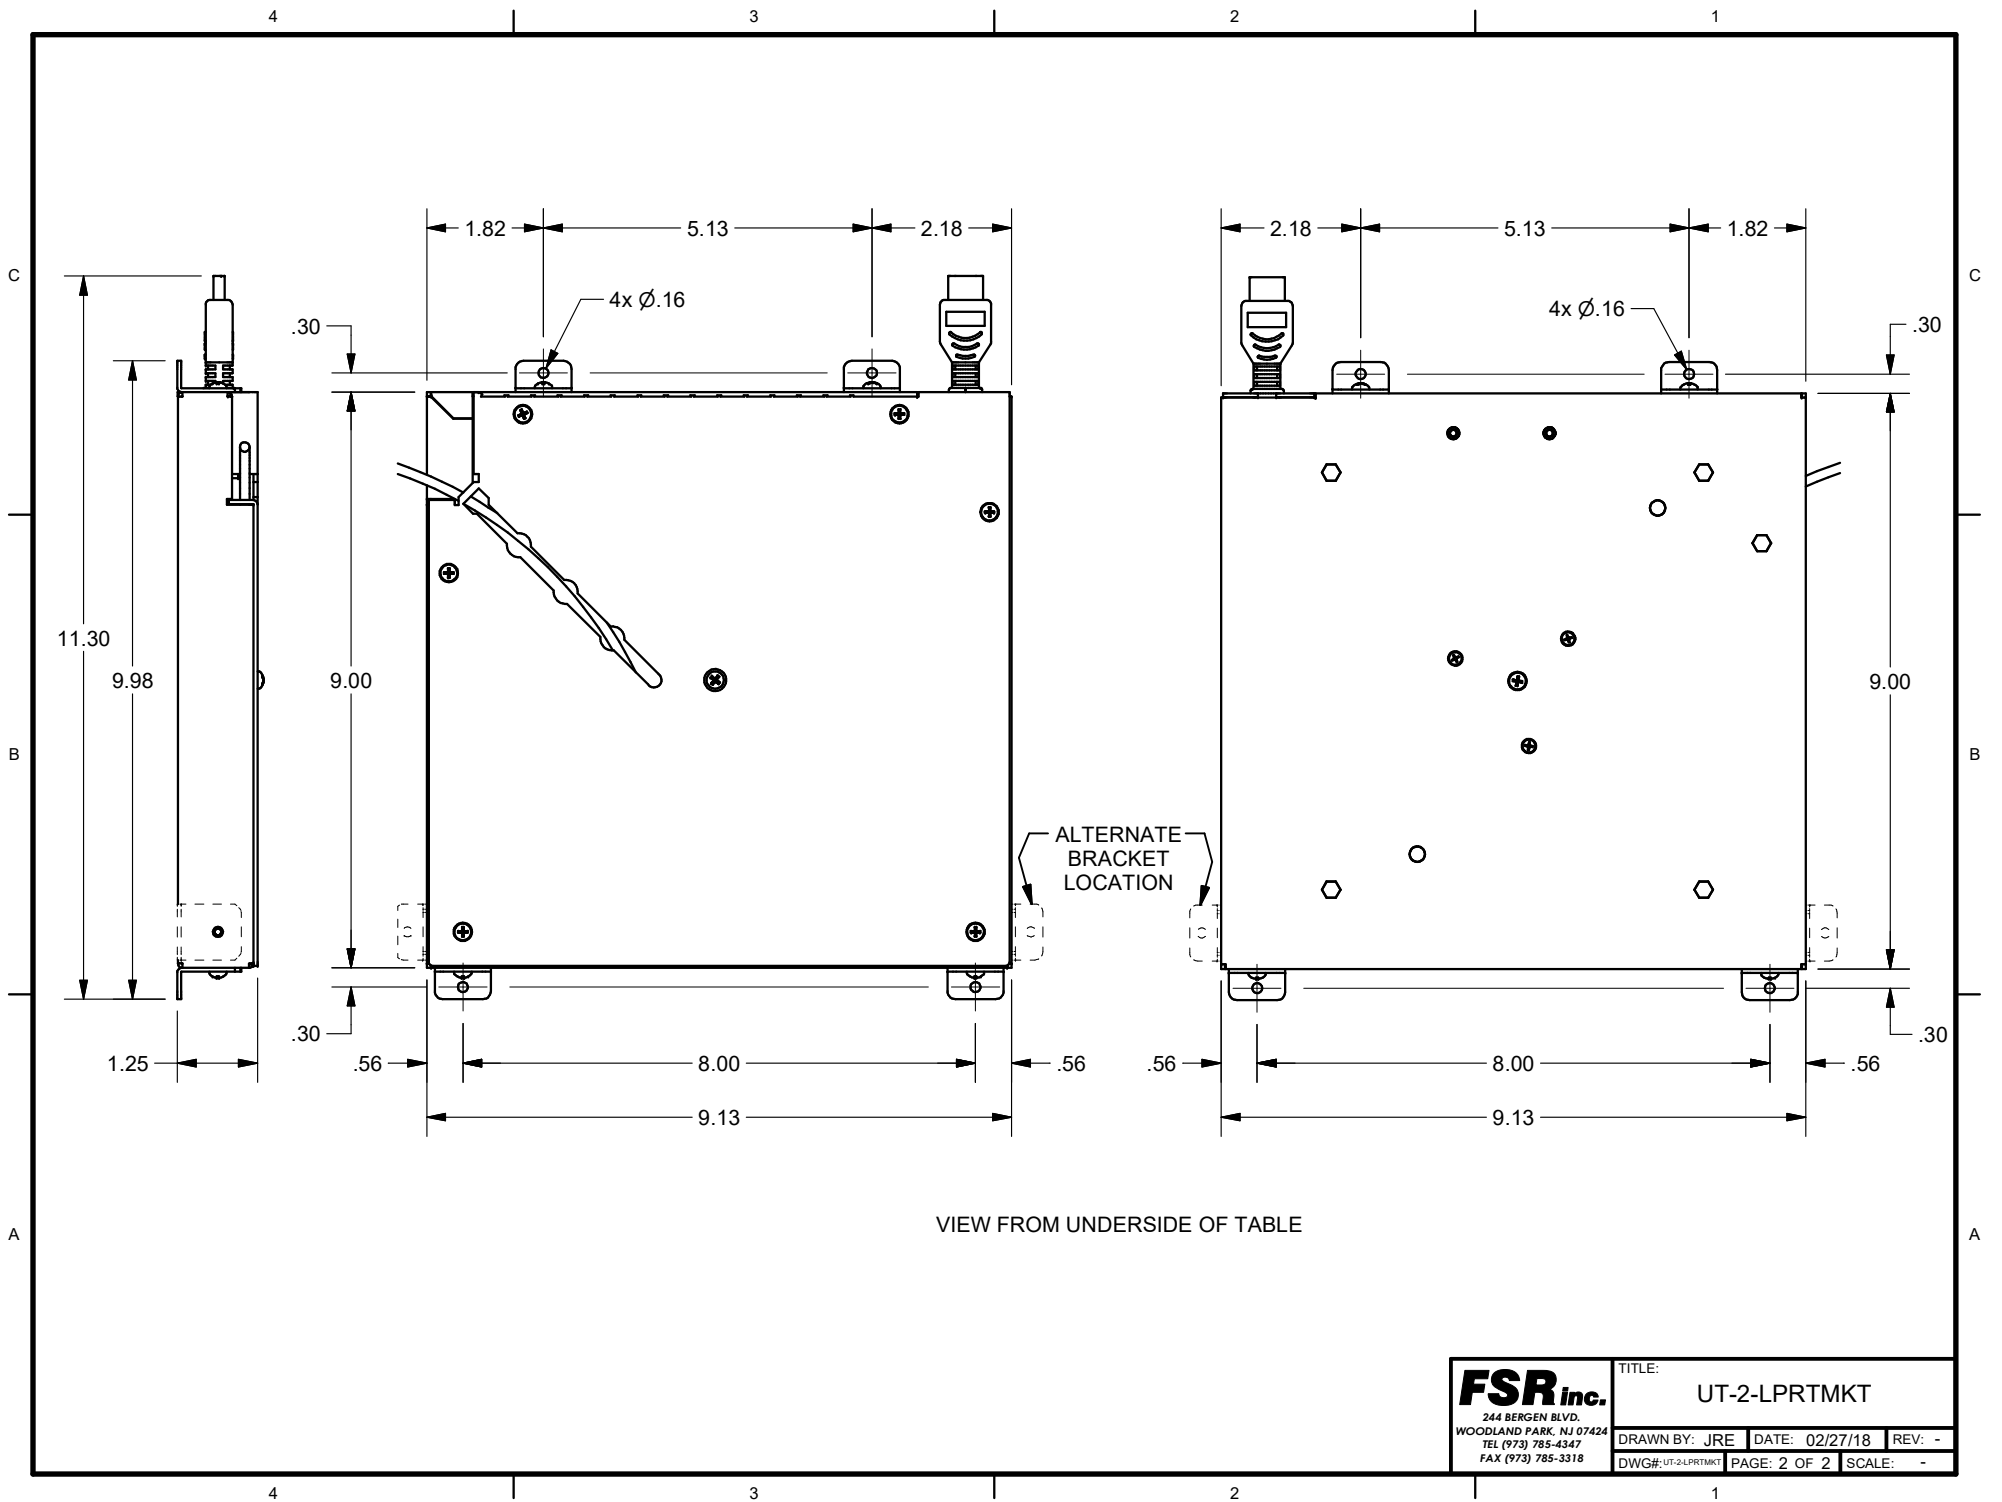

UNDER-TABLE BRACKET
WITH 2 CABLE RETRACTORS
(SOLD SEPARATELY)

UNDER-TABLE BRACKET (LOWER
PORTION OF BRACKET REMOVED)
WITH 1 CABLE RETRACTOR
(SOLD SEPARATELY)

ALTERNATE
BRACKET
LOCATION

CABLE RETRACTOR
CAN BE MOUNTED LEFT OR RIGHT HANDED
FOR SIDE BY SIDE INSTALLATION

OPTION TO
REMOVE

KIT INCLUDES 4 BRACKETS
AND HARDWARE (NOT SHOWN)

BRACKETS CAN HOLD EITHER
1 OR 2 LP-TBRT (SOLD SEPARATELY)

FSR inc. 244 BERGEN BLVD. WOODLAND PARK, NJ 07424 TEL (973) 785-4347 FAX (973) 785-3318	TITLE: UT-2-LPRTMKT		
	DRAWN BY: JRE	DATE: 02/27/18	REV: -
	DWG#: UT-2-LPRTMKT	PAGE: 1 OF 2	SCALE: -