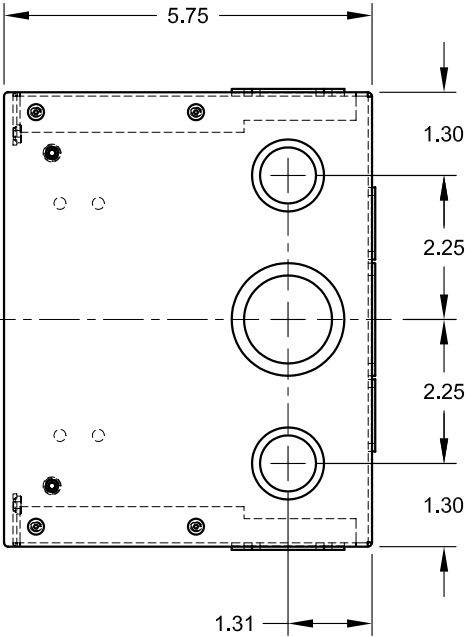

Touchboards

205 Westwood Ave, Long Branch, NJ 07740
Phone: 866-94 BOARDS (26273) / (732)-222-1511
Fax: (732)-222-7088 | E-mail: sales@touchboards.com

INTERNAL VOLUME:
274.3 cu.in.

FSR inc.
244 BERGEN BLVD.
WOODLAND PARK, NJ 07424
TEL. (973) 785-4347
FAX (973) 785-3318

TITLE:			WB-3G-6		
DRAWN BY: JRE	DATE: 12/16/09	REV: -			
DWG#: WB-3G-6	PAGE: 1 OF 1	SCALE: 1:3