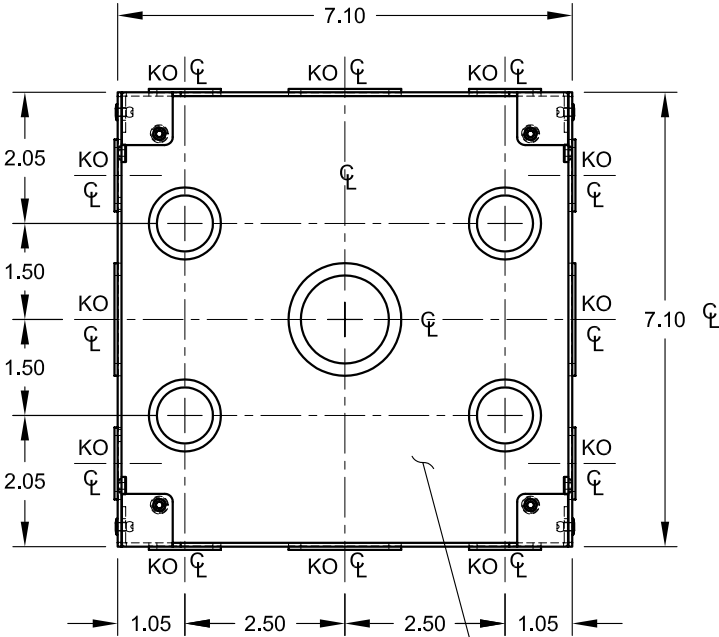

Touchboards

205 Westwood Ave, Long Branch, NJ 07740
Phone: 866-94 BOARDS (26273) / (732)-222-1511
Fax: (732)-222-7088 | E-mail: sales@touchboards.com

INTERNAL VOLUME:
274.3 cu.in.

FSR inc.
244 BERGEN BLVD.
WOODLAND PARK, NJ 07424
TEL. (973) 785-4347
FAX (973) 785-3318

TITLE:			WB-3G-6		
DRAWN BY: JRE	DATE: 12/16/09	REV: -			
DWG#: WB-3G-6	PAGE: 1 OF 1	SCALE: 1:3