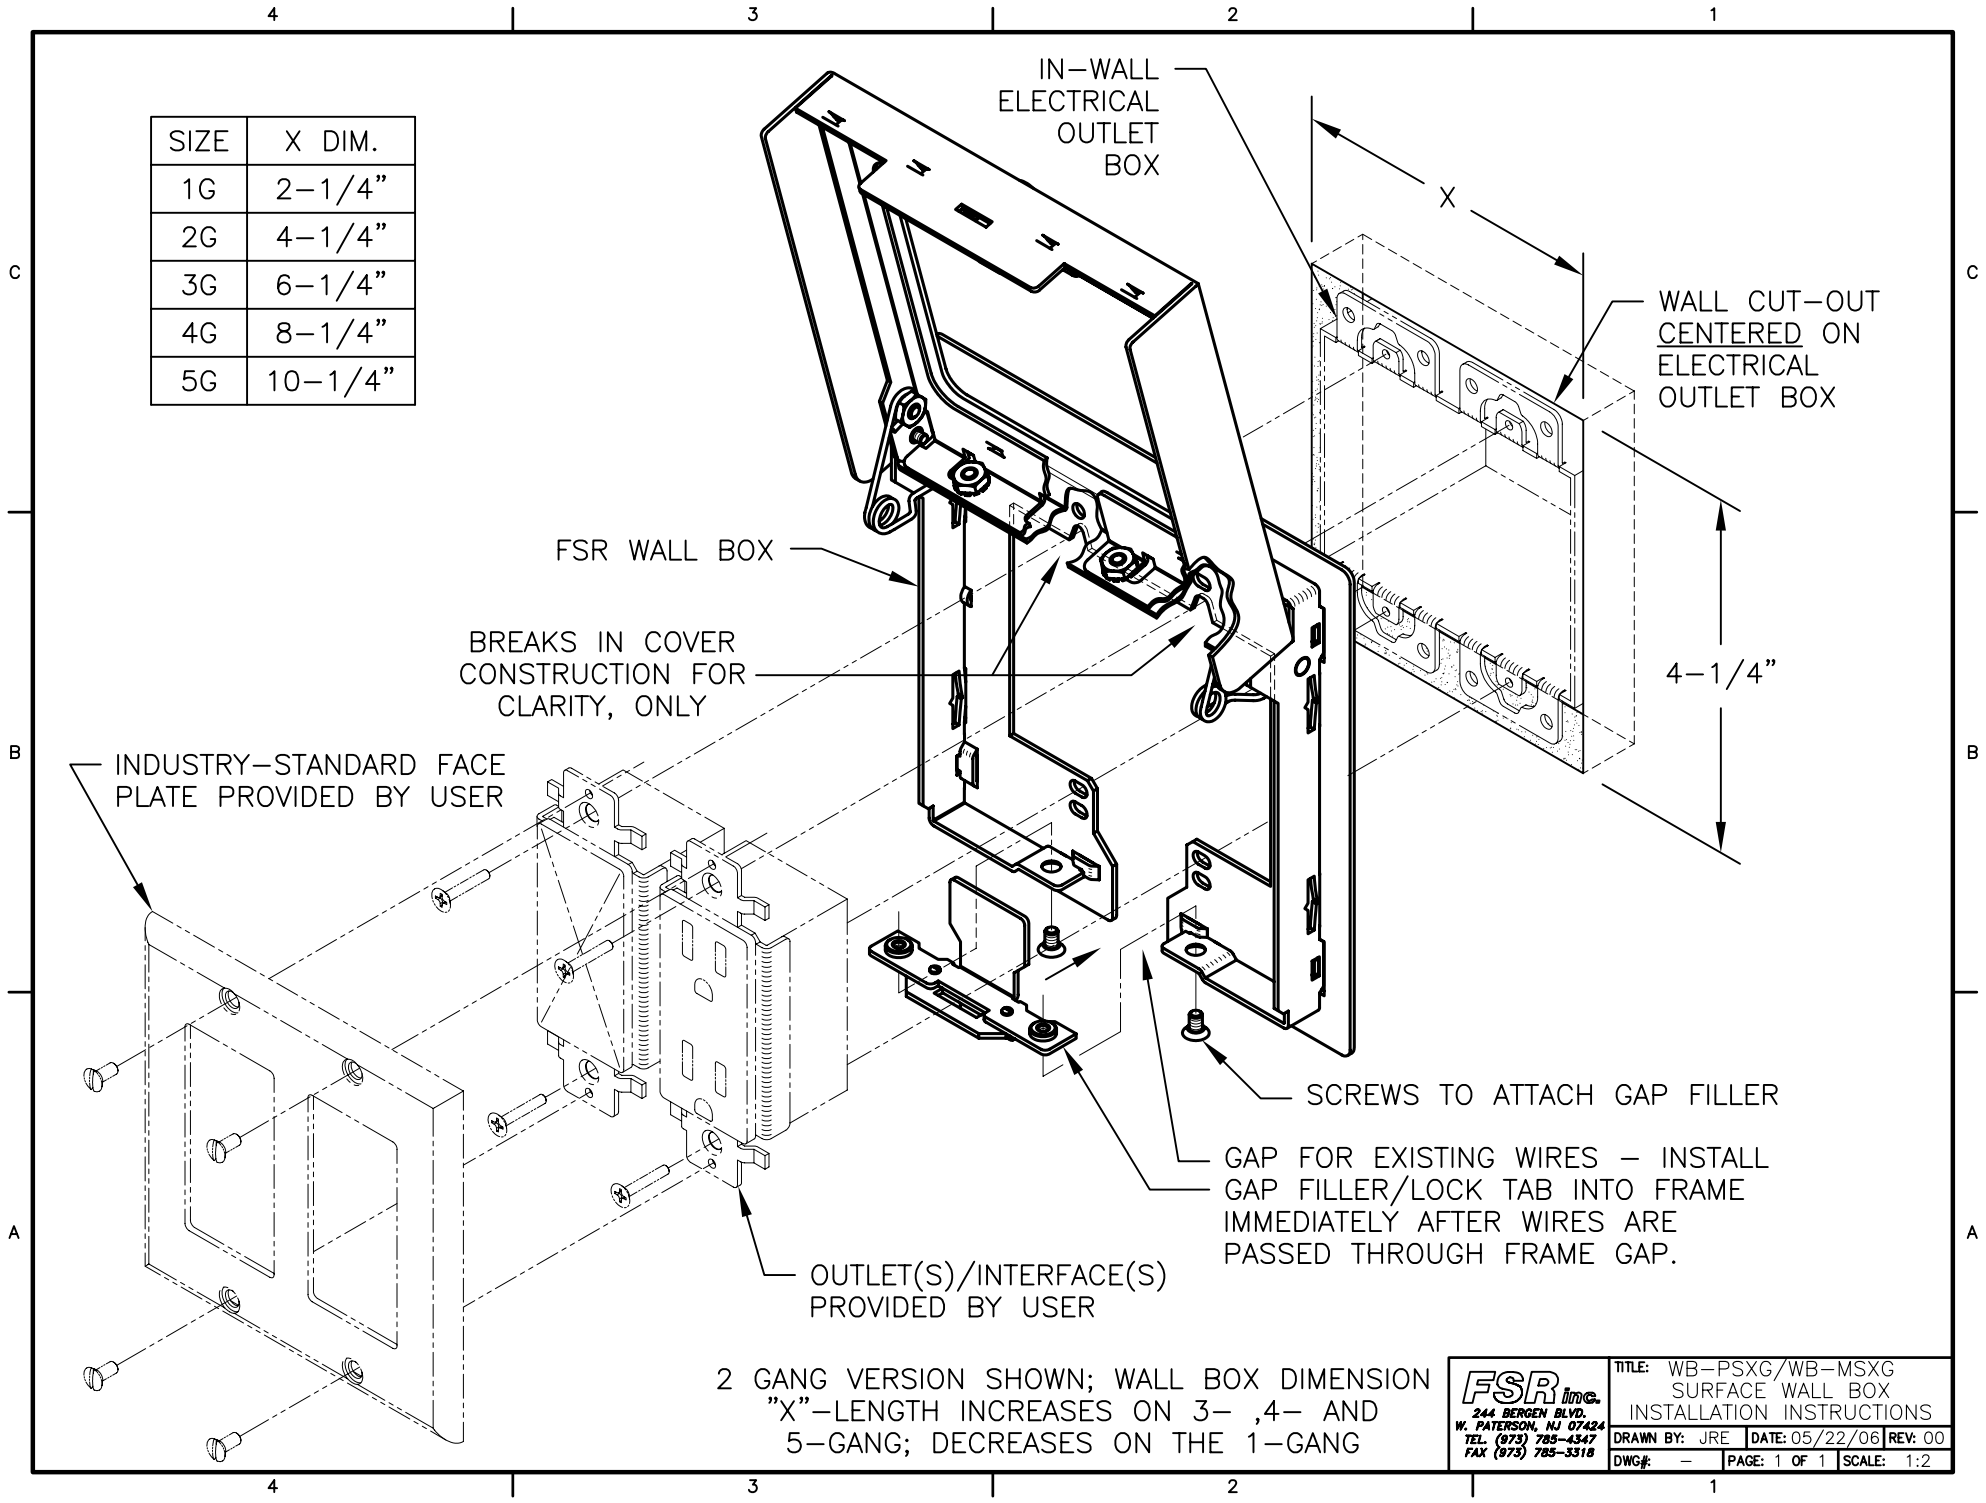

SIZE	X DIM.
1G	2-1/4"
2G	4-1/4"
3G	6-1/4"
4G	8-1/4"
5G	10-1/4"

2 GANG VERSION SHOWN; WALL BOX DIMENSION "X"-LENGTH INCREASES ON 3-, 4- AND 5-GANG; DECREASES ON THE 1-GANG

FSR <small>INC.</small> 244 BERGEN BLVD. W. PATERSON, NJ 07424 TEL. (973) 785-4347 FAX (973) 785-3318	TITLE: WB-PSXG/WB-MSXG SURFACE WALL BOX INSTALLATION INSTRUCTIONS		
	DRAWN BY: JRE	DATE: 05/22/06	REV: 00
	DWG#: -	PAGE: 1 OF 1	SCALE: 1:2