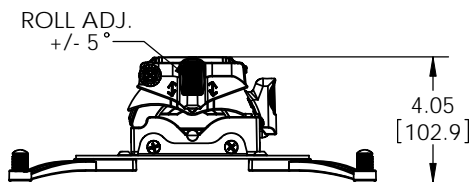

8 7 6 5 4 3 2 1

THE INFORMATION CONTAINED IN THIS DRAWING IS THE SOLE PROPERTY OF PREMIER MOUNTS DIVISION OF <PMPI>. ANY REPRODUCTION IN PART OR WHOLE WITHOUT THE WRITTEN PERMISSION OF PREMIER MOUNTS DIVISION OF <PMPI> IS PROHIBITED.

MOUNTS.COM

PREMIER MOUNTS®
CREATING POSITIVE CUSTOMER EXPERIENCES
3130 East Miraloma Avenue
Anaheim, CA 92806
P. 800.368.9700 - F. 800-832.4888

ITEM DESCRIPTION:
FTP (FINE TUNE PROJ. MOUNT)
FTP-W (FINE TUNE PROJ. MOUNT WHITE)
FTP-EXT (FINE TUNE PROJ. MOUNT W/ EXTENSION)

SIZE	DWG. NO.
B	FTP

SCALE: 1:4 SHEET 1 OF 1