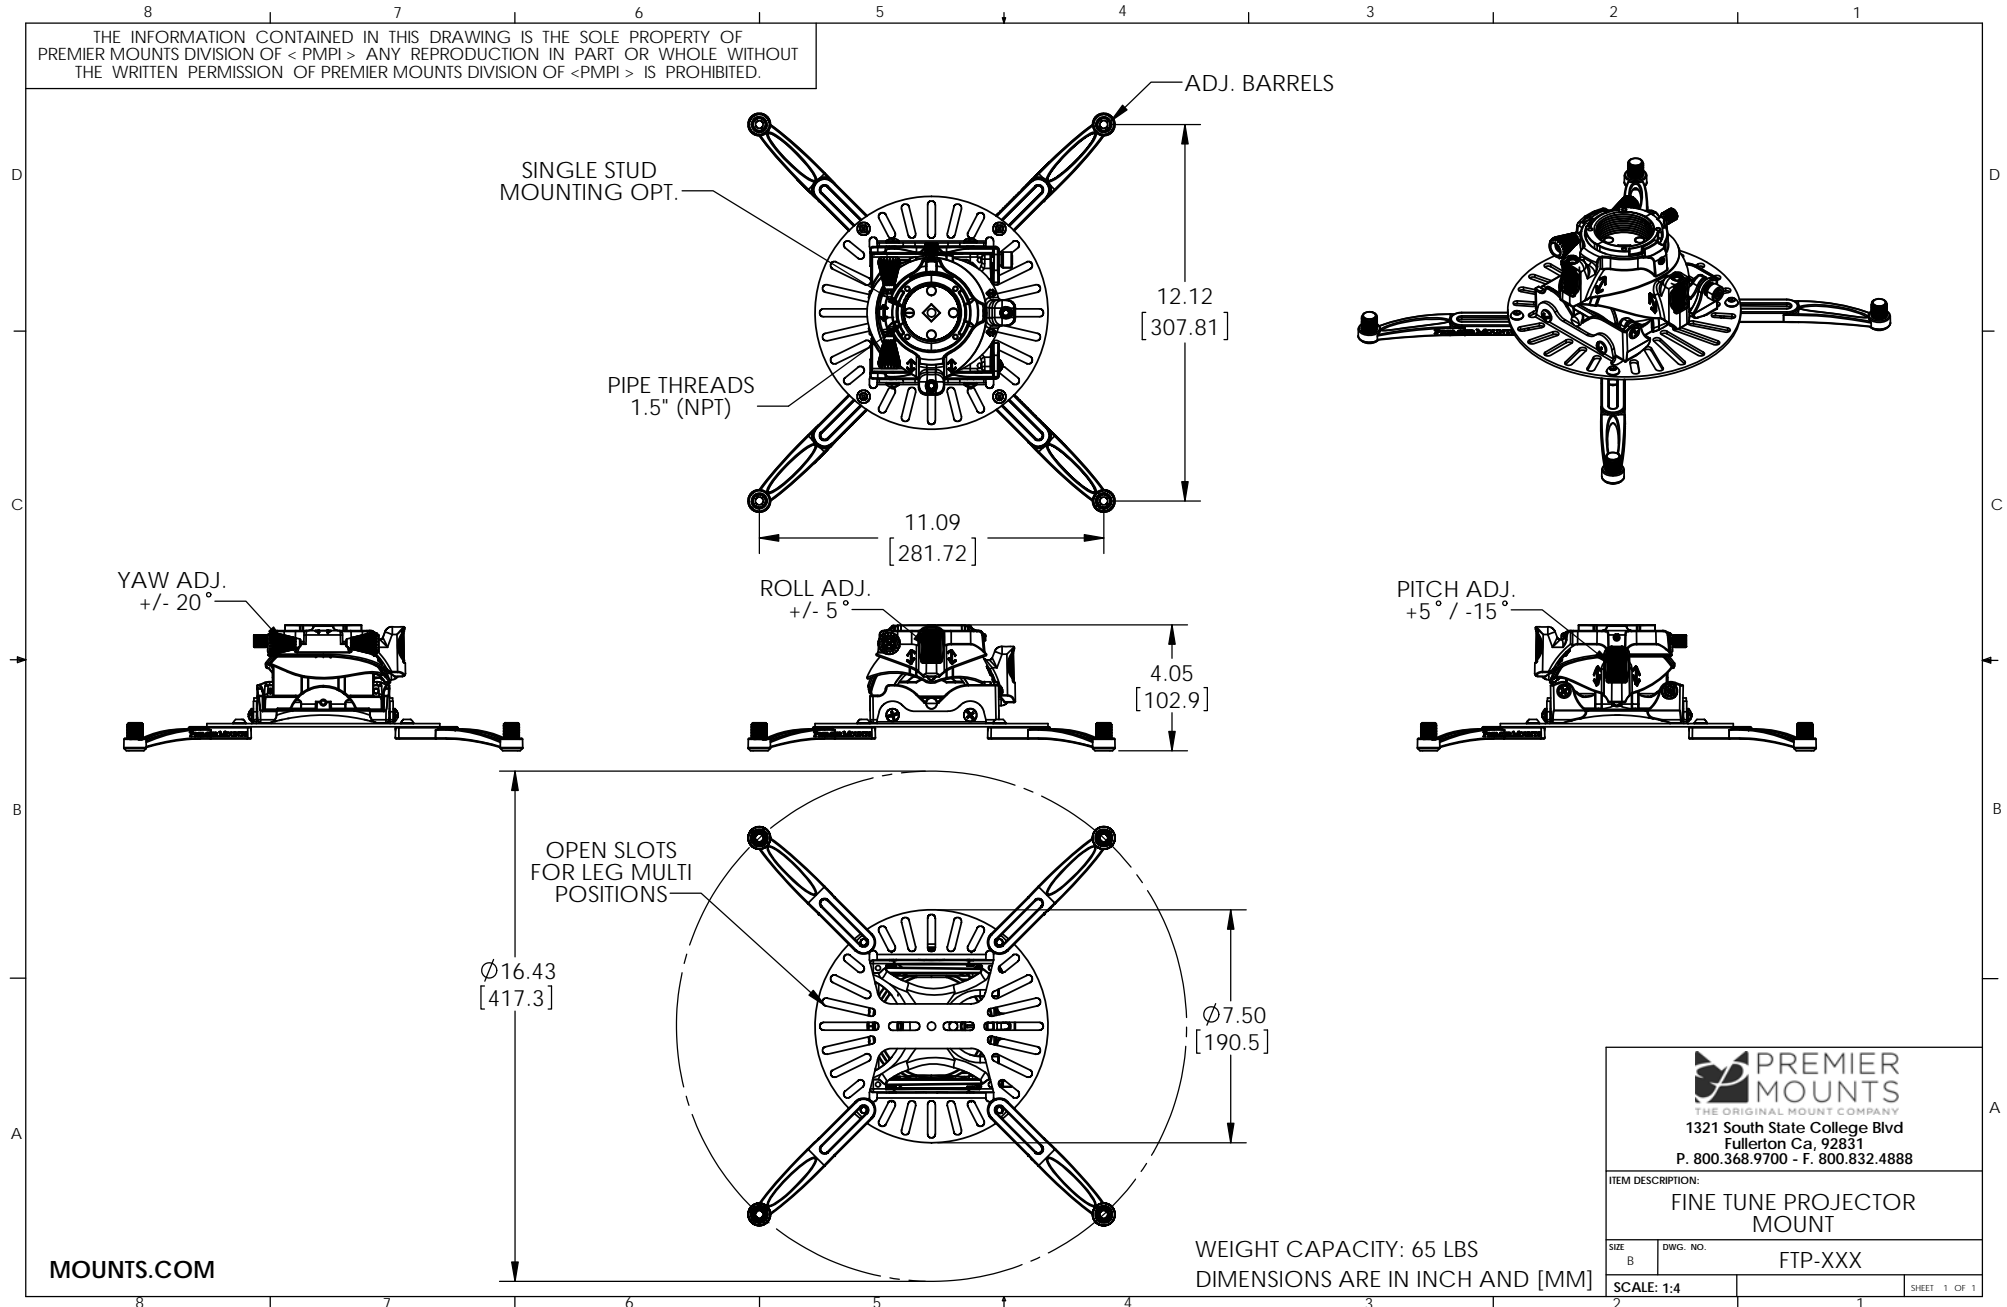

THE INFORMATION CONTAINED IN THIS DRAWING IS THE SOLE PROPERTY OF PREMIER MOUNTS DIVISION OF <PMPI>. ANY REPRODUCTION IN PART OR WHOLE WITHOUT THE WRITTEN PERMISSION OF PREMIER MOUNTS DIVISION OF <PMPI> IS PROHIBITED.

MOUNTS.COM

 PREMIER MOUNTS <small>THE ORIGINAL MOUNT COMPANY</small>	
1321 South State College Blvd Fullerton Ca, 92831 P. 800.368.9700 - F. 800.832.4888	
ITEM DESCRIPTION:	
FINE TUNE PROJECTOR MOUNT	
SIZE	DWG. NO.
B	FTP-XXX
SCALE: 1:4	SHEET 1 OF 1