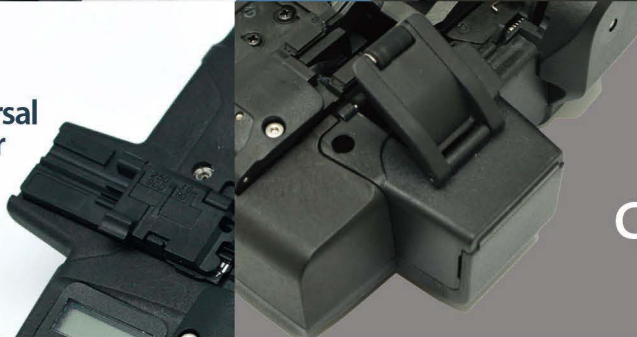

05 Long Life-Span 60,000

06 Universal Holder

07 Auto Chip Collector

Specifications

Type	Single & ribbon fiber cleaver
Operation method	One click cleaving
Weight / Dimension	265g / 105*108*56mm(with Auto chip collector), 105*90*56mm(with trash bin)
Cladding Diameter	80~125um
Cleaving Length	Single Fiber:10~20mm / Ribbon fiber: 10mm
Applicable Fiber	Single Fiber: 250um, 900um, 3.0mm fiber cable and indoor cable / Ribbon fiber: 2 to 12 ribbon fiber cable
Average Cleaving Angle	Single Fiber: 0.3°~0.9° (Ave.0.5°) / Ribbon Fiber: 0.3°~1.2° (Ave.0.5°)
Typical Blade Life Span	60,000 times
Holder	Single: Screw lock type_Universal(0.25~3.0mm) / Ribbon: Magnetic detachable type_Individual (2,4,6,8,12CH)

375 Sylvan Ave Suite 3
Englewood Cliffs, NJ 07632
Tel201-676-2472/ Email sales@fiberfoxamerica.com

www.Fiberfoxamerica.com