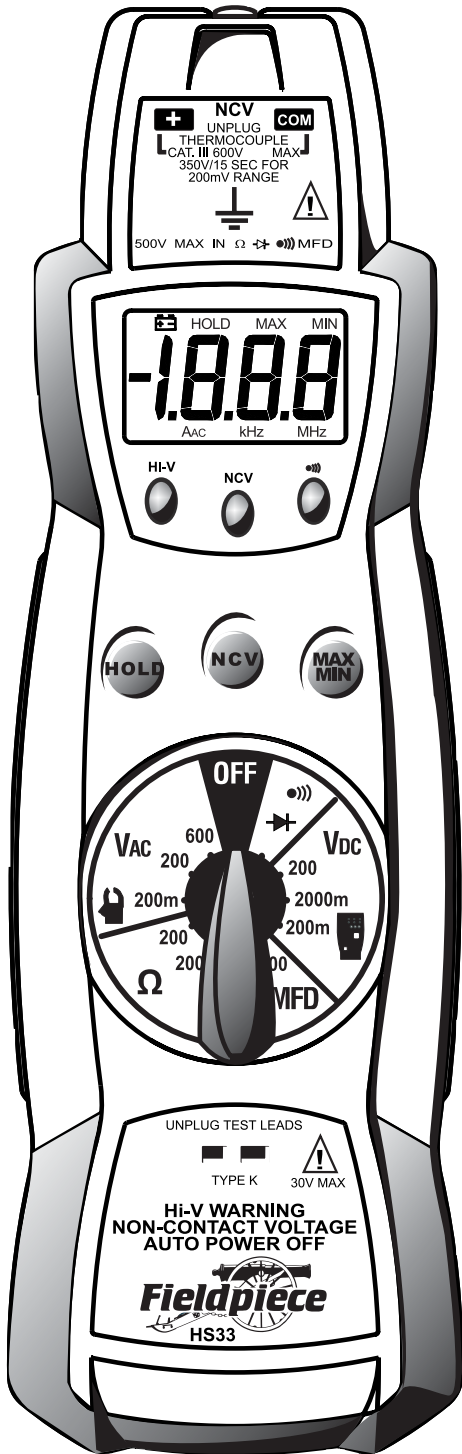

HS36

True RMS Stick Meter w/ Blue Backlight

Fieldpiece Hits a Home Run!

Autoranging
Analog bar graph
4000 count display

Non-contact voltage
Temperature
Magnetic hanger
Attach to any accessory
Clean lead storage

HS36 Includes

- HS36 Stick Meter ●
- ACH 300AAC Current Clamp ●
- ANC1 4-Pocket Case ●
- ADLS2 Deluxe Silicone Leads ●
- ASA2 Small Alligator Clips ●
- ATB1 Thermocouple ●