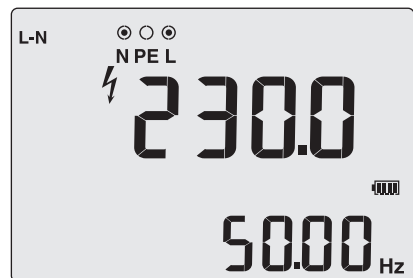

1662/1663/1664 FC Electrical Installation Tester

Read all "Safety Information" before you use this Product.

Go to www.fluke.com to register your product and find more information.

To view, print, or download the latest manual or supplement, visit us.fluke.com/user/support/manuals.

To download the Fluke Connect™ app, go to the Apple App Store or Google Play.

V, Hz

R_{ISO} Insulation · Isolement · Isolation (2-Wire)

R_{ISO} Insulation · Isolement · Isolation with PRETEST (3-Wire)

R_{LO} Continuity · Continuité · Niederohm

Z_I Loop · Boucle · Schleife

More Results...