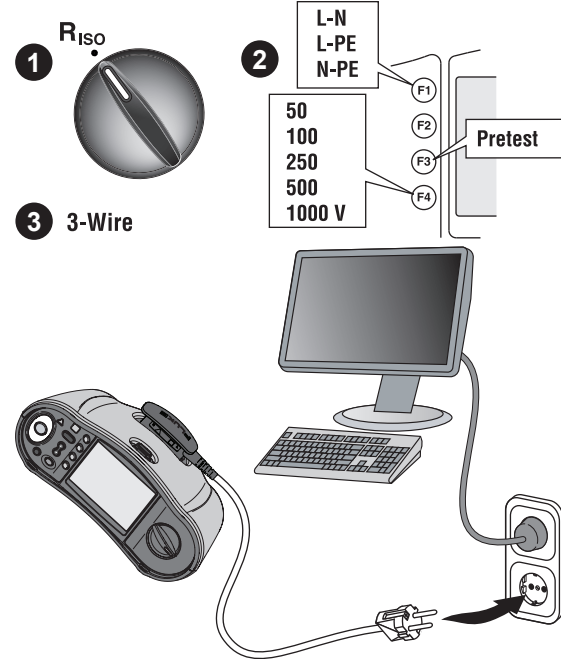

R_{ISO} Insulation · Isolement · Isolation with PRETEST (3-Wire)