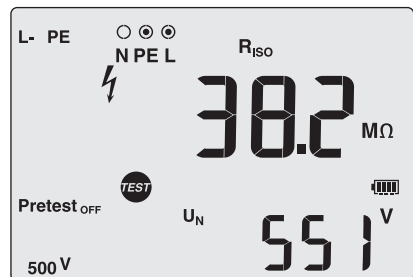

R_{ISO} Insulation · Isolement · Isolation (2-Wire)