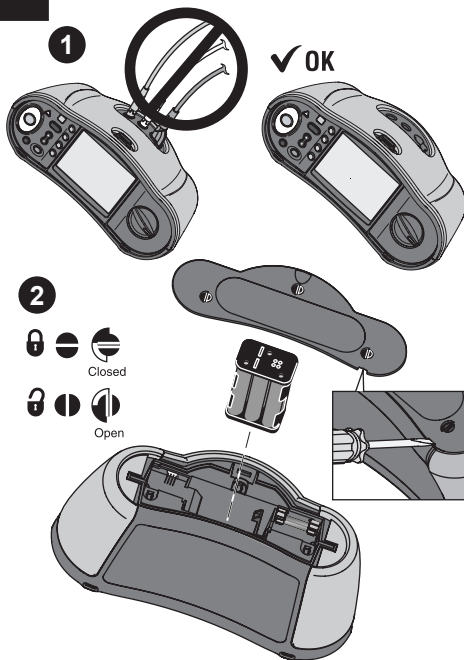

1662/1663/1664 FC Electrical Installation Tester

Read all "Safety Information" before you use this Product.

Go to www.fluke.com to register your product and find more information.

To view, print, or download the latest manual or supplement, visit us.fluke.com/user/support/manuals.

To download the Fluke Connect™ app, go to the Apple App Store or Google Play.