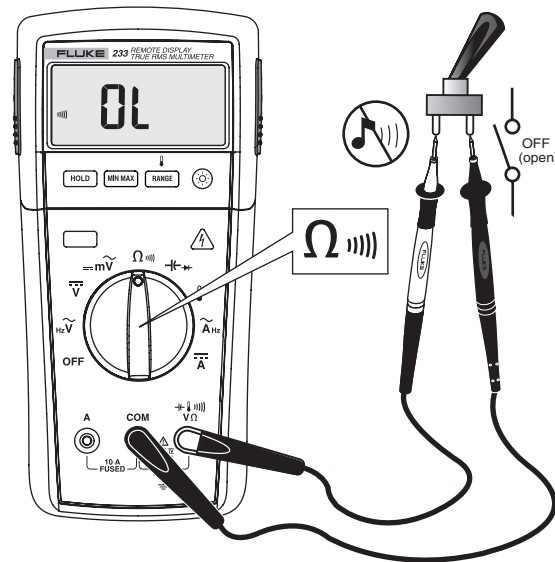

233

True-rms Remote Display Digital Multimeter

Quick Reference Guide

Warning

To prevent possible electrical shock, fire, or personal injury, read the "233 Safety Information" before you use this Product.

Go to www.fluke.com to register your product and find more information.

Remote Display

ToolPak

Ignore rF Err