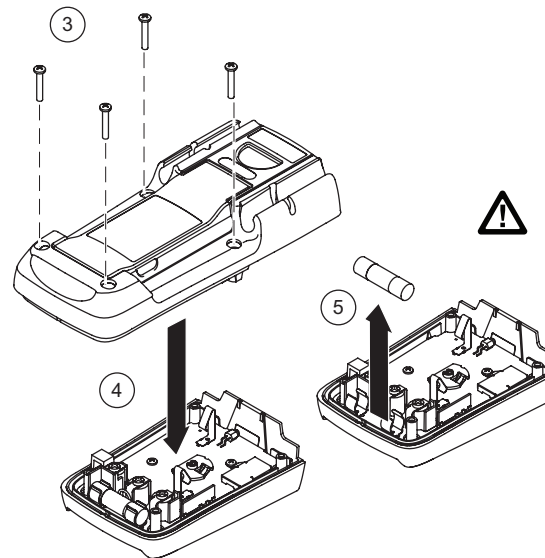

233

True-rms Remote Display Digital Multimeter

Quick Reference Guide

Warning

To prevent possible electrical shock, fire, or personal injury, read the "233 Safety Information" before you use this Product.

Go to www.fluke.com to register your product and find more information.

Remote Display

ToolPak

Ignore rF Err