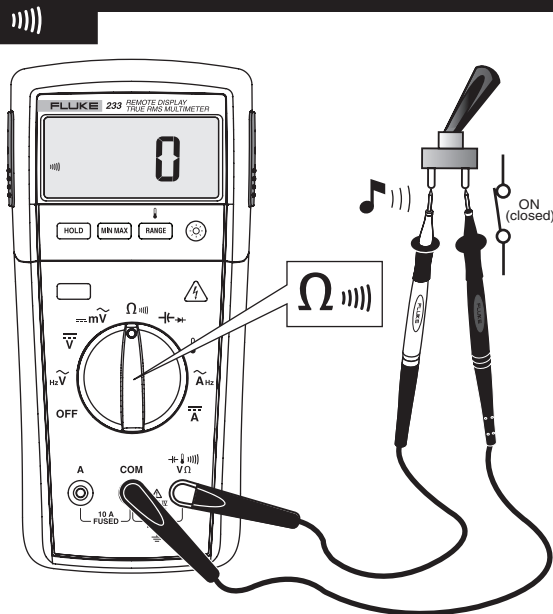

233

True-rms Remote Display Digital Multimeter

Quick Reference Guide

Warning

To prevent possible electrical shock, fire, or personal injury, read the "233 Safety Information" before you use this Product.

Go to www.fluke.com to register your product and find more information.

Remote Display

ToolPak

Ignore rF Err