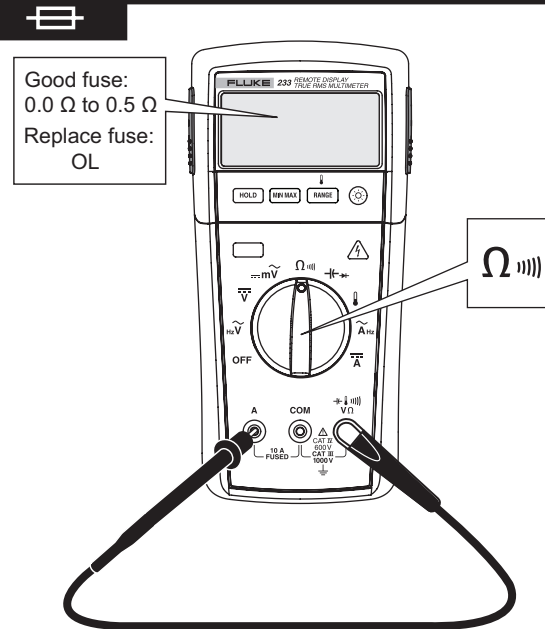

233

True-rms Remote Display Digital Multimeter

Quick Reference Guide

Warning

To prevent possible electrical shock, fire, or personal injury, read the "233 Safety Information" before you use this Product.

Go to www.fluke.com to register your product and find more information.

Remote Display

ToolPak

Ignore rF Err