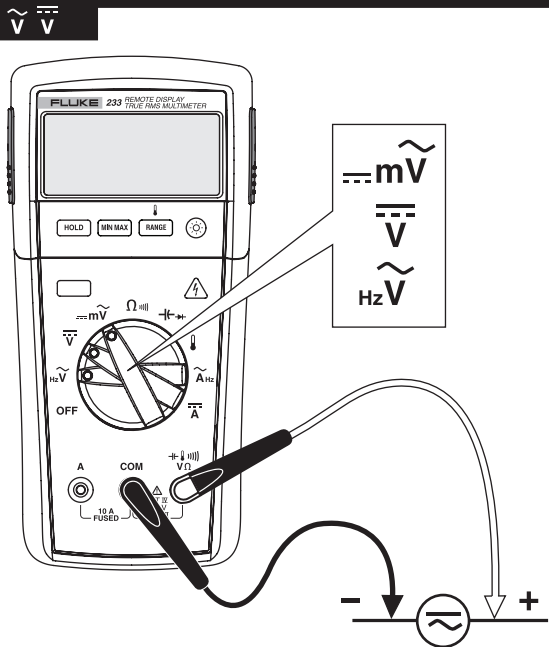

233

True-rms Remote Display Digital Multimeter

Quick Reference Guide

Warning

To prevent possible electrical shock, fire, or personal injury, read the "233 Safety Information" before you use this Product.

Go to www.fluke.com to register your product and find more information.

Remote Display

ToolPak

Ignore rF Err