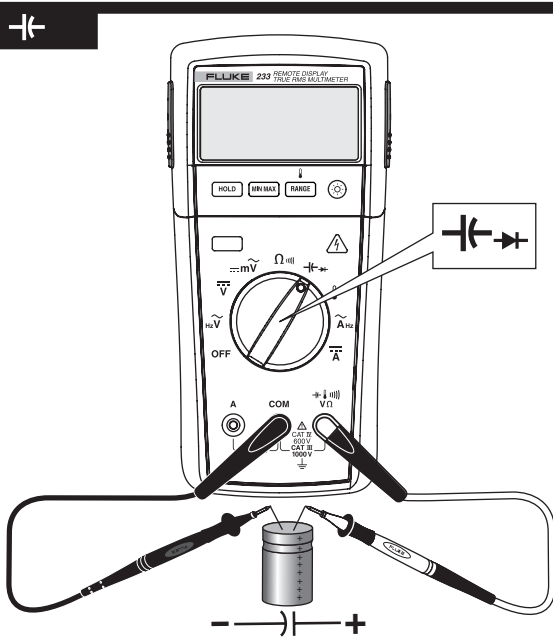

233

True-rms Remote Display Digital Multimeter

Quick Reference Guide

Warning

To prevent possible electrical shock, fire, or personal injury, read the "233 Safety Information" before you use this Product.

Go to www.fluke.com to register your product and find more information.

Remote Display

ToolPak

Ignore rF Err