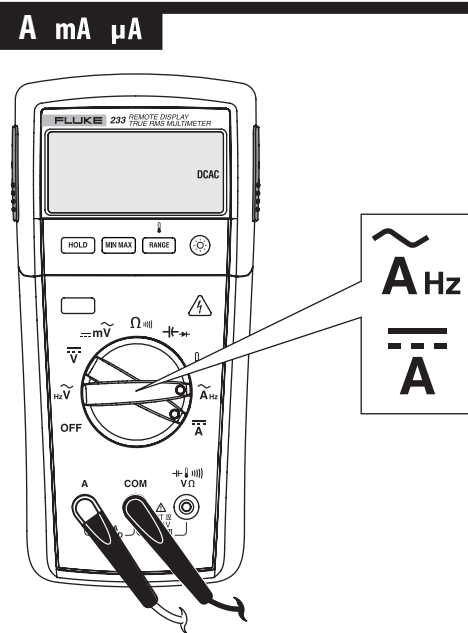

233

True-rms Remote Display Digital Multimeter

Quick Reference Guide

Warning

To prevent possible electrical shock, fire, or personal injury, read the "233 Safety Information" before you use this Product.

Go to www.fluke.com to register your product and find more information.

Remote Display

ToolPak

Ignore rF Err