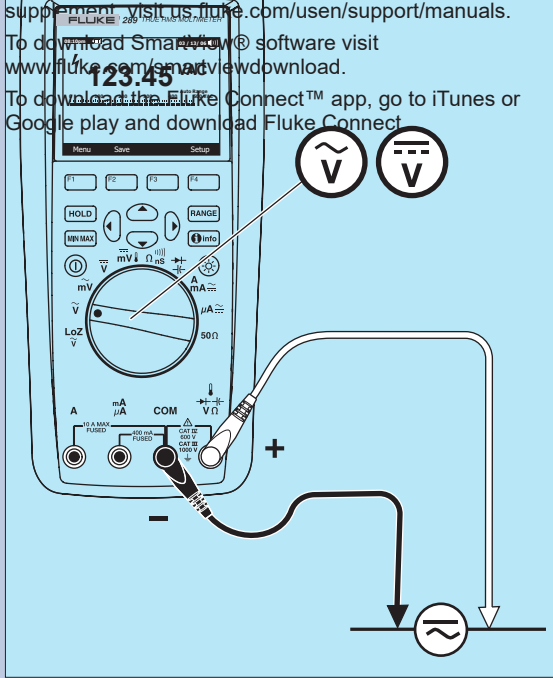

To download SmartView® software visit [www.fluke.com/smartviewdownload](http://www.fluke.com/smartviewdownload).

To download the Fluke Connect™ app, go to iTunes or Google play and download Fluke Connect