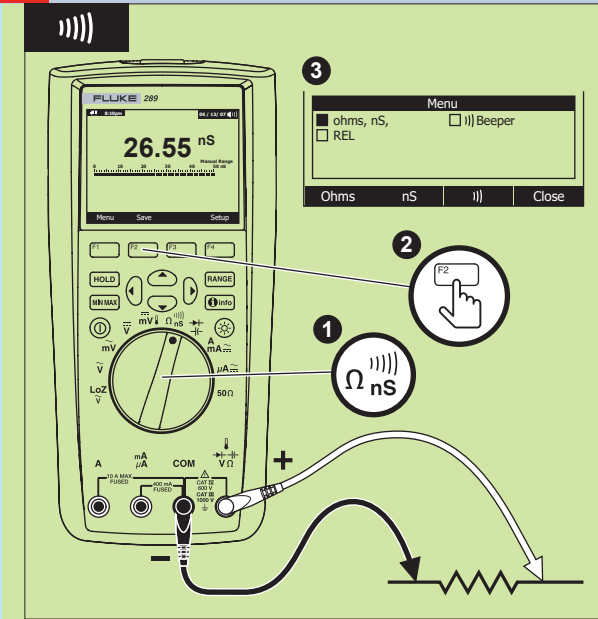

To download SmartView® software visit [www.fluke.com/smartviewdownload](http://www.fluke.com/smartviewdownload).

To download the Fluke Connect™ app, go to iTunes or Google play and download Fluke Connect