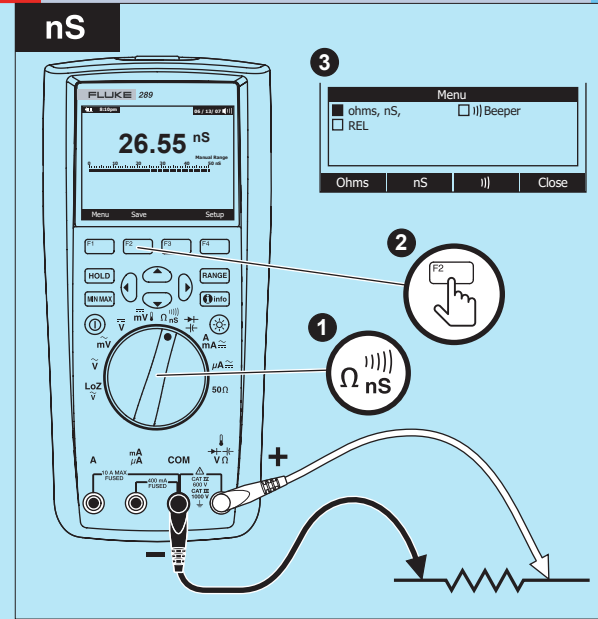

To download SmartView® software visit [www.fluke.com/smartviewdownload](http://www.fluke.com/smartviewdownload).

To download the Fluke Connect™ app, go to iTunes or Google play and download Fluke Connect