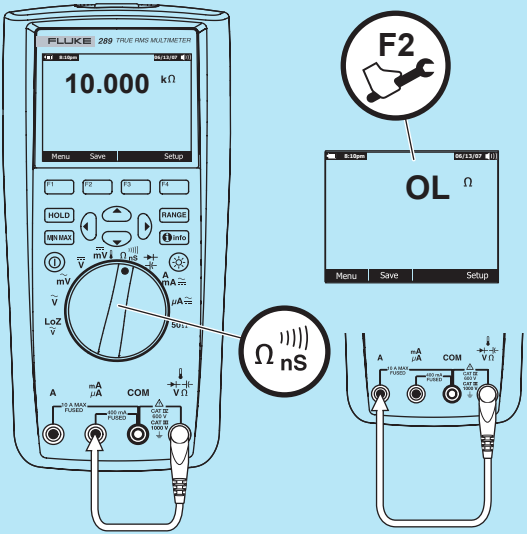

Hold/AutoHold

ToolPak

Info