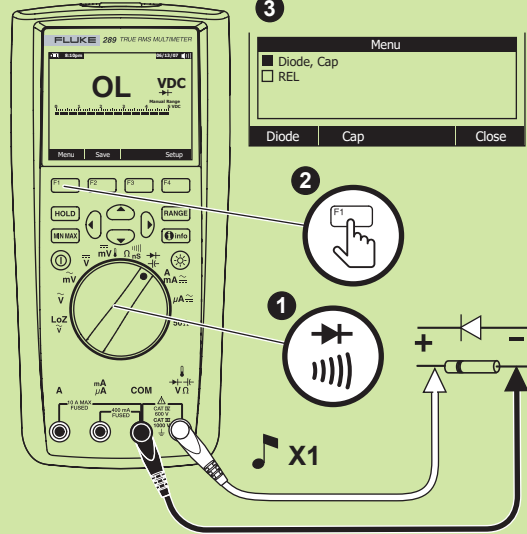

To download SmartView® software visit [www.fluke.com/smartviewdownload](http://www.fluke.com/smartviewdownload).

To download the Fluke Connect™ app, go to iTunes or Google play and download Fluke Connect