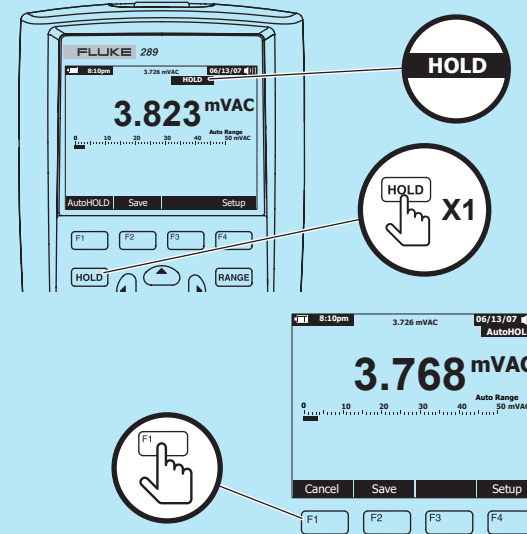

Hold/AutoHold