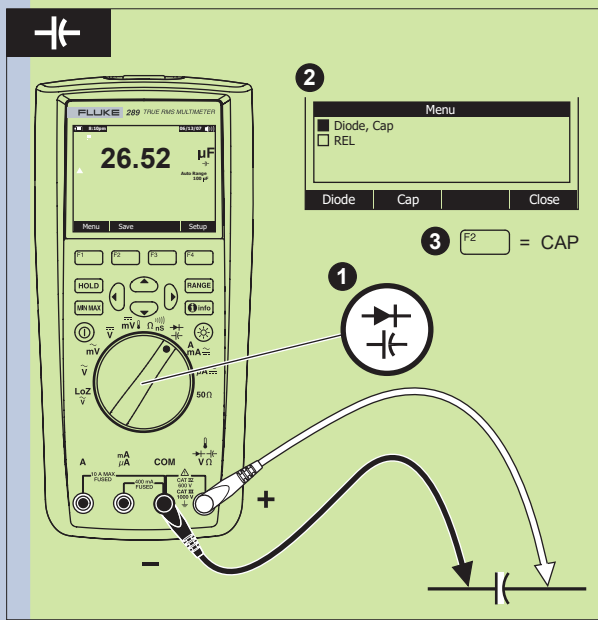

To download SmartView® software visit [www.fluke.com/smartviewdownload](http://www.fluke.com/smartviewdownload).

To download the Fluke Connect™ app, go to iTunes or Google play and download Fluke Connect