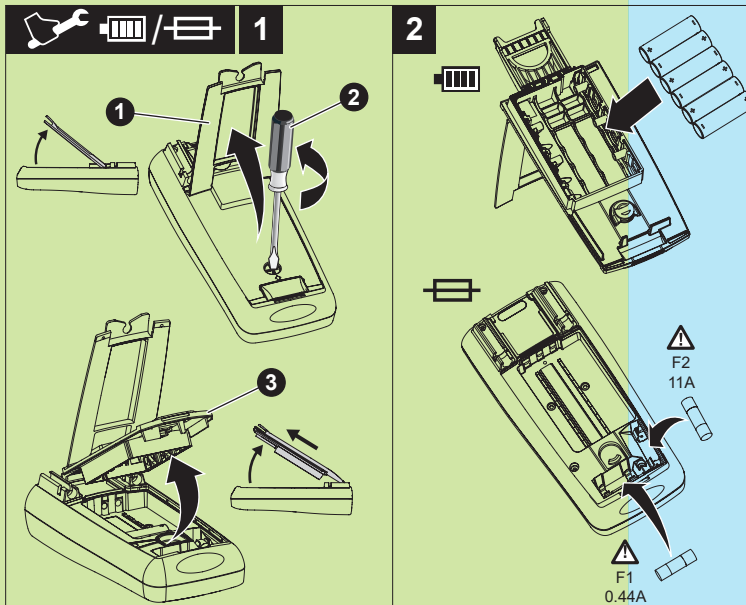

Hold/AutoHold

ToolPak

Info