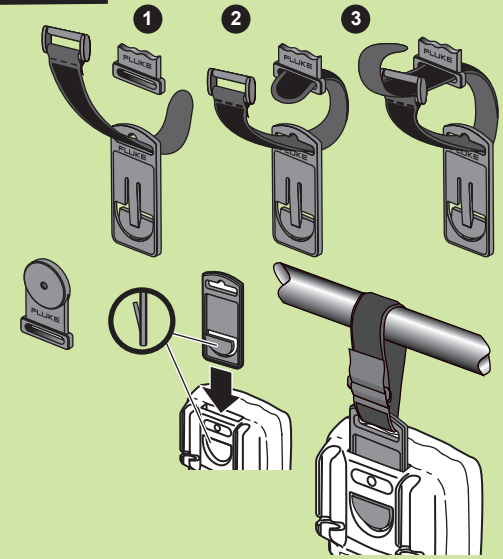

Hold/AutoHold

ToolPak

Info