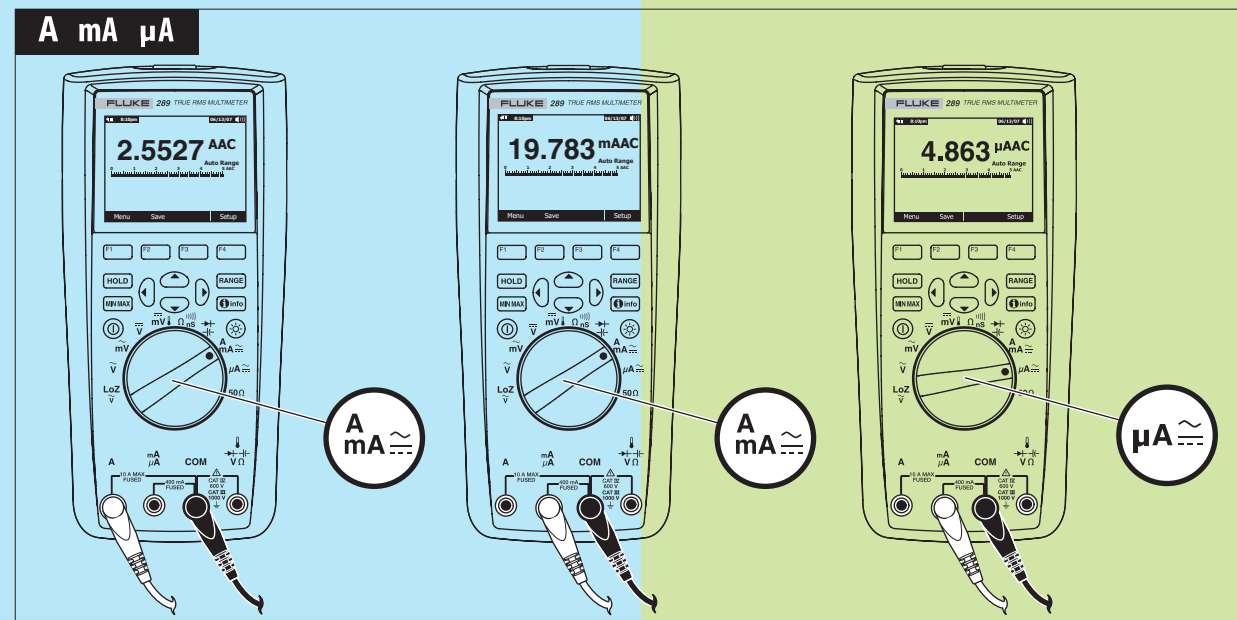

To download SmartView® software visit [www.fluke.com/smartviewdownload](http://www.fluke.com/smartviewdownload).

To download the Fluke Connect™ app, go to iTunes or Google play and download Fluke Connect