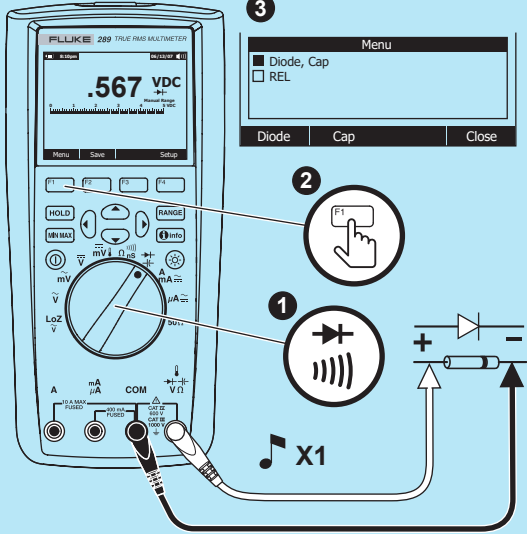

To download SmartView® software visit [www.fluke.com/smartviewdownload](http://www.fluke.com/smartviewdownload).

To download the Fluke Connect™ app, go to iTunes or Google play and download Fluke Connect