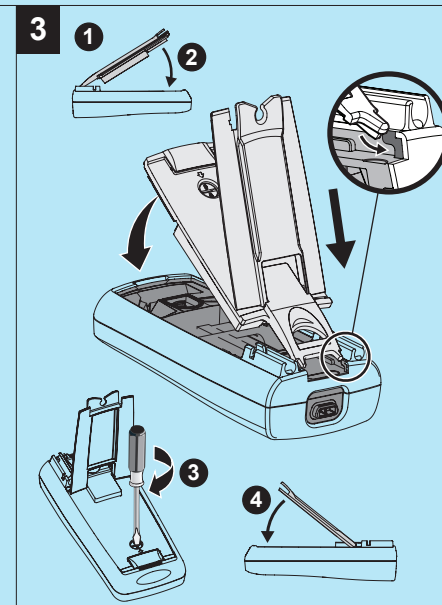

Hold/AutoHold

ToolPak

Info