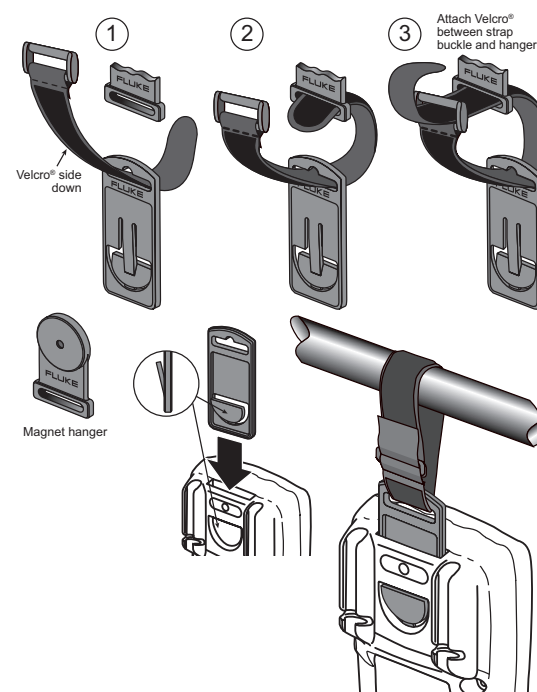

287/289

True-rms Digital Multimeters

Quick Reference Guide

⚠ Warning

To prevent possible electrical shock, fire, or personal injury, read the "287/289 Safety Information" before you use this Product.

Go to www.fluke.com to register your product and find more information.

Hold/AutoHold

ToolPak

Replace F2 if reading is OL

Info