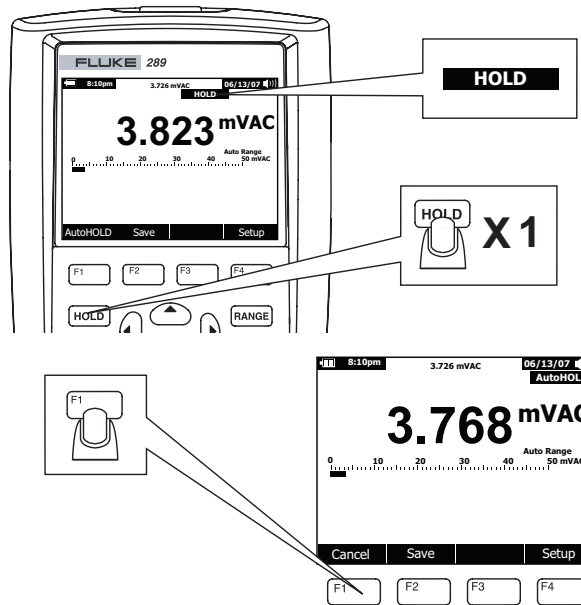

287/289

True-rms Digital Multimeters

Quick Reference Guide

⚠ Warning

To prevent possible electrical shock, fire, or personal injury, read the "287/289 Safety Information" before you use this Product.

Go to www.fluke.com to register your product and find more information.

Hold/AutoHold

ToolPak

Replace F2 if reading is OL

Info