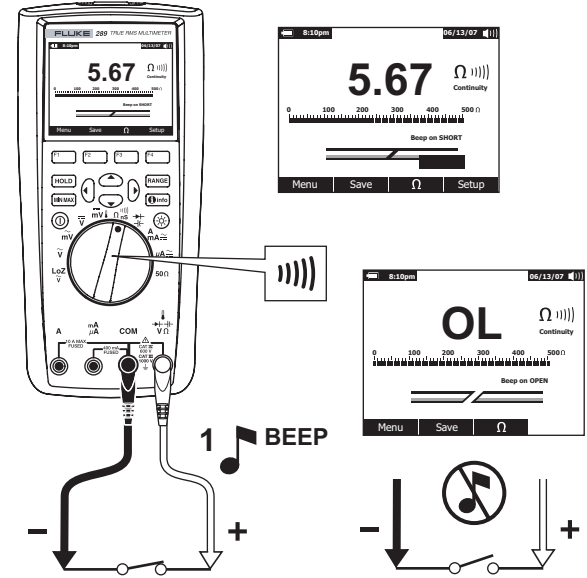

287/289

True-rms Digital Multimeters

Quick Reference Guide

⚠ Warning

To prevent possible electrical shock, fire, or personal injury, read the "287/289 Safety Information" before you use this Product.

Go to www.fluke.com to register your product and find more information.

Hold/AutoHold

ToolPak

Replace F2 if reading is OL

Info