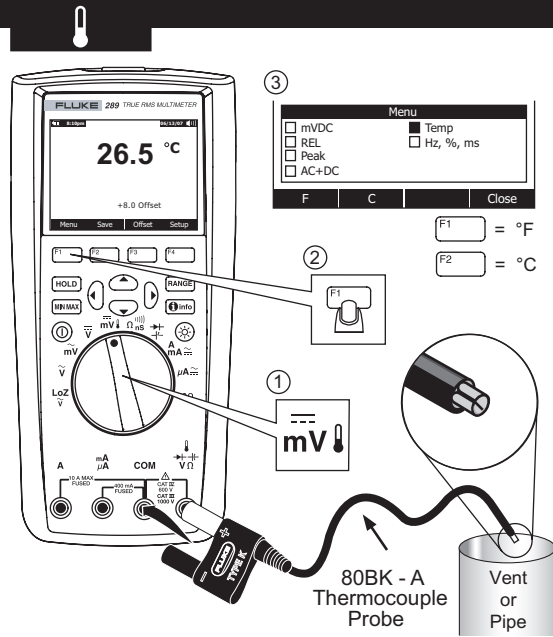

287/289

True-rms Digital Multimeters

Quick Reference Guide

⚠ Warning

To prevent possible electrical shock, fire, or personal injury, read the "287/289 Safety Information" before you use this Product.

Go to www.fluke.com to register your product and find more information.

Hold/AutoHold

ToolPak

Replace F2 if reading is OL

Info