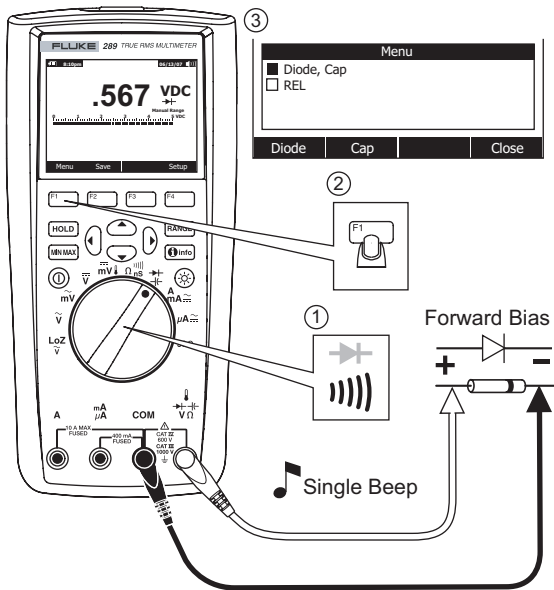

287/289

True-rms Digital Multimeters

Quick Reference Guide

⚠ Warning

To prevent possible electrical shock, fire, or personal injury, read the "287/289 Safety Information" before you use this Product.

Go to www.fluke.com to register your product and find more information.

Hold/AutoHold

ToolPak

Replace F2 if reading is OL

Info