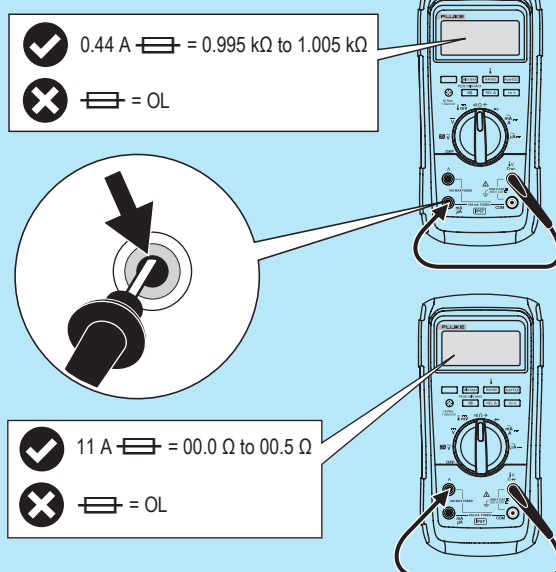

QRG

FLUKE®

87V MAX Digital Multimeter

www.fluke.com

Go to www.fluke.com to register your product and find more information.

To view, print, or download the latest manual or supplement, visit us www.fluke.com/user/support/manual. To download SmartView® software visit www.fluke.com/smartviewdownload.

To download the Fluke Connect™ app, go to iTunes or Google play and download Fluke Connect.

Ω

$\pm$