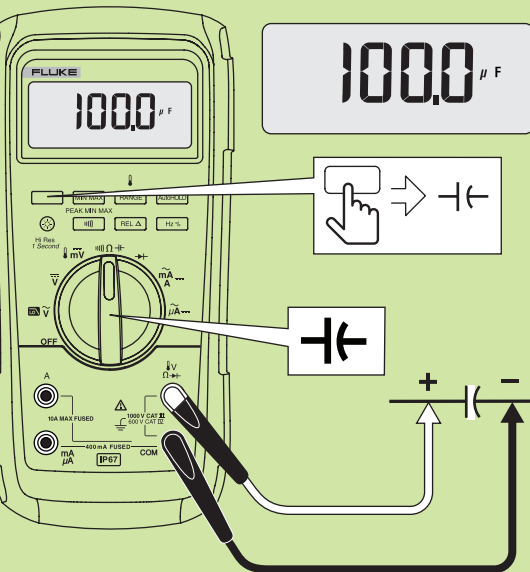

QRG

FLUKE®

87V MAX Digital Multimeter

www.fluke.com

Go to www.fluke.com to register your product and find more information.

To view, print, or download the latest manual or supplement, visit us www.fluke.com/user/support/manual. To download SmartView® software visit www.fluke.com/smartviewdownload.

To download the Fluke Connect™ app, go to iTunes or Google play and download Fluke Connect.

Ω

\pm

Hz

mA