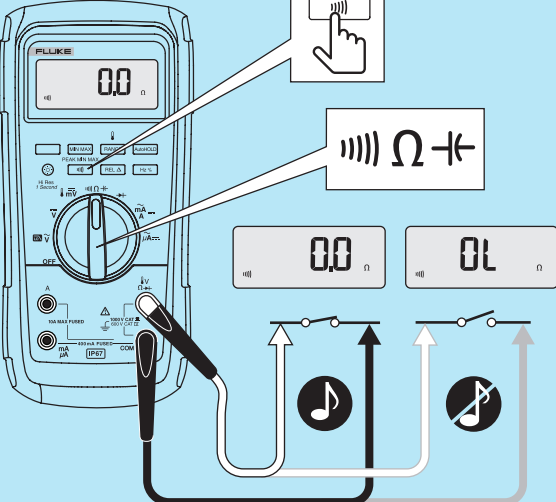

QRG

FLUKE®

87V MAX Digital Multimeter

www.fluke.com

Go to www.fluke.com to register your product and find more information.

To view, print, or download the latest manual or supplement, visit us www.fluke.com/user/support/manual. To download SmartView® software visit www.fluke.com/smartviewdownload.

To download the Fluke Connect™ app, go to iTunes or Google play and download Fluke Connect.

Ω

\pm

Hz

mA