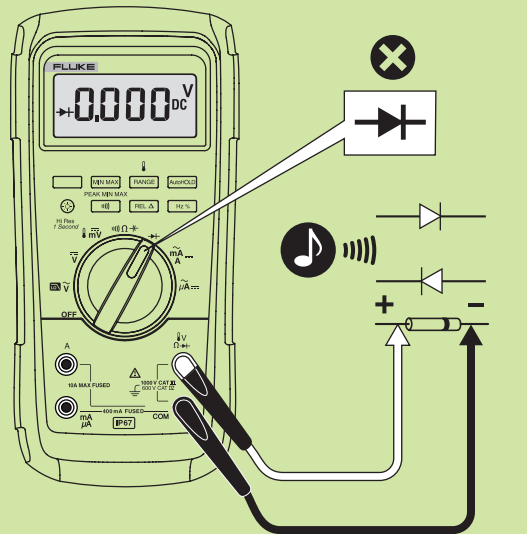

To download the Fluke Connect™ app, go to iTunes or Google play and download Fluke Connect.

Ω

\pm

Hz

mA