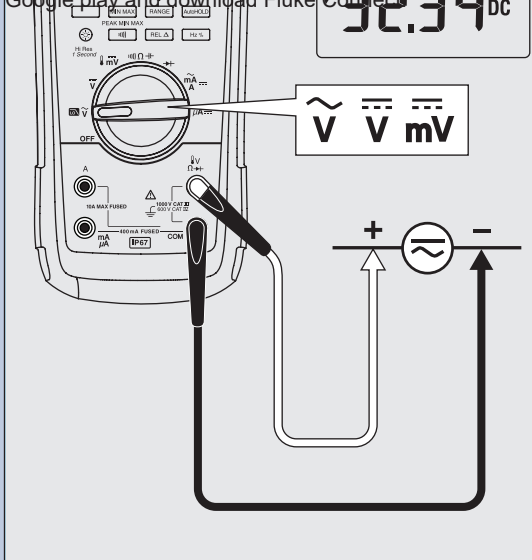

QRG

FLUKE®

87V MAX Digital Multimeter

www.fluke.com

Go to www.fluke.com to register your product and find more information.

To view, print, or download the latest manual or supplement, visit us www.fluke.com/user/support/manual. To download SmartView® software visit www.fluke.com/smartviewdownload.

To download the Fluke Connect™ app, go to iTunes or Google play and download Fluke Connect.