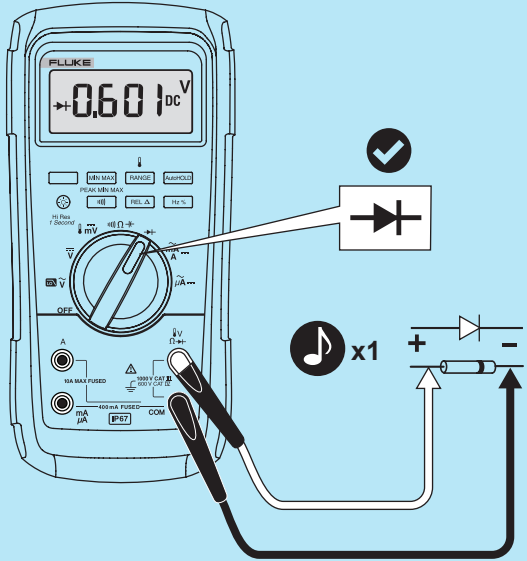

To download the Fluke Connect™ app, go to iTunes or Google play and download Fluke Connect.

Ω

\pm

Hz

mA