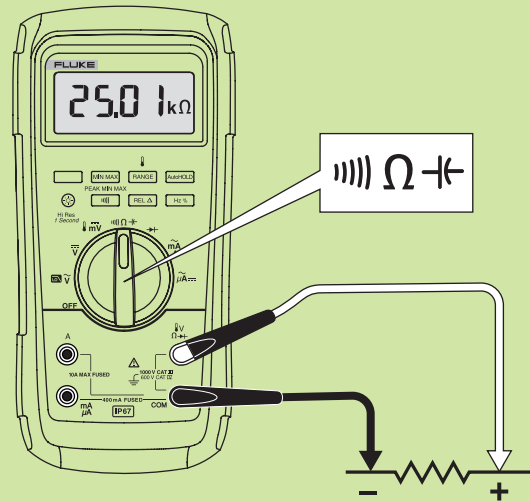

QRG

FLUKE®

87V MAX Digital Multimeter

www.fluke.com

Go to www.fluke.com to register your product and find more information.

To view, print, or download the latest manual or supplement, visit us www.fluke.com/user/support/manual. To download SmartView® software visit www.fluke.com/smartviewdownload.

To download the Fluke Connect™ app, go to iTunes or Google play and download Fluke Connect.

Ω

$\pm$