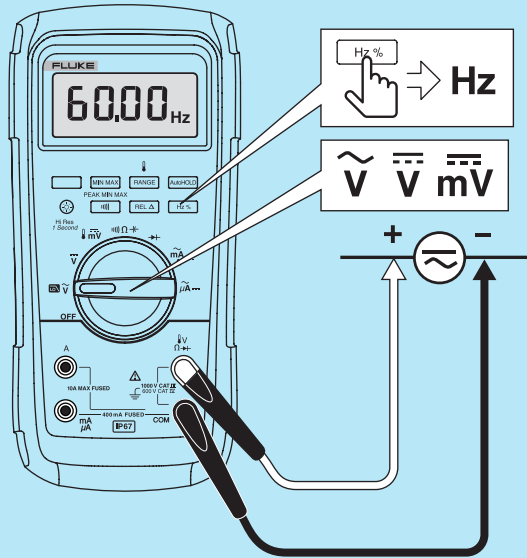

To download the Fluke Connect™ app, go to iTunes or Google play and download Fluke Connect.

Ω

\pm

Hz

mA