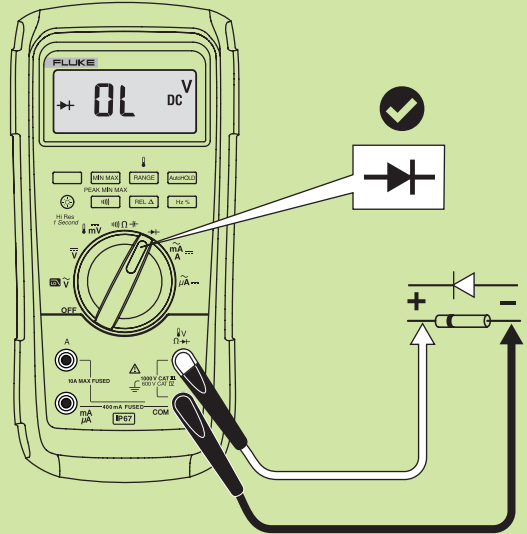

To download the Fluke Connect™ app, go to iTunes or Google play and download Fluke Connect.

Ω

\pm

Hz

mA