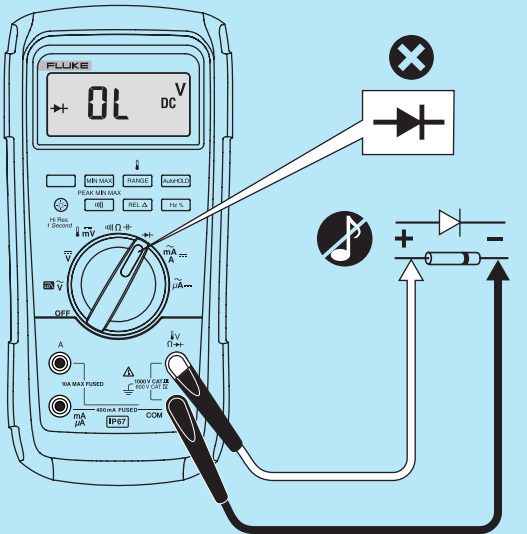

To download the Fluke Connect™ app, go to iTunes or Google play and download Fluke Connect.

Ω

\pm

Hz

mA